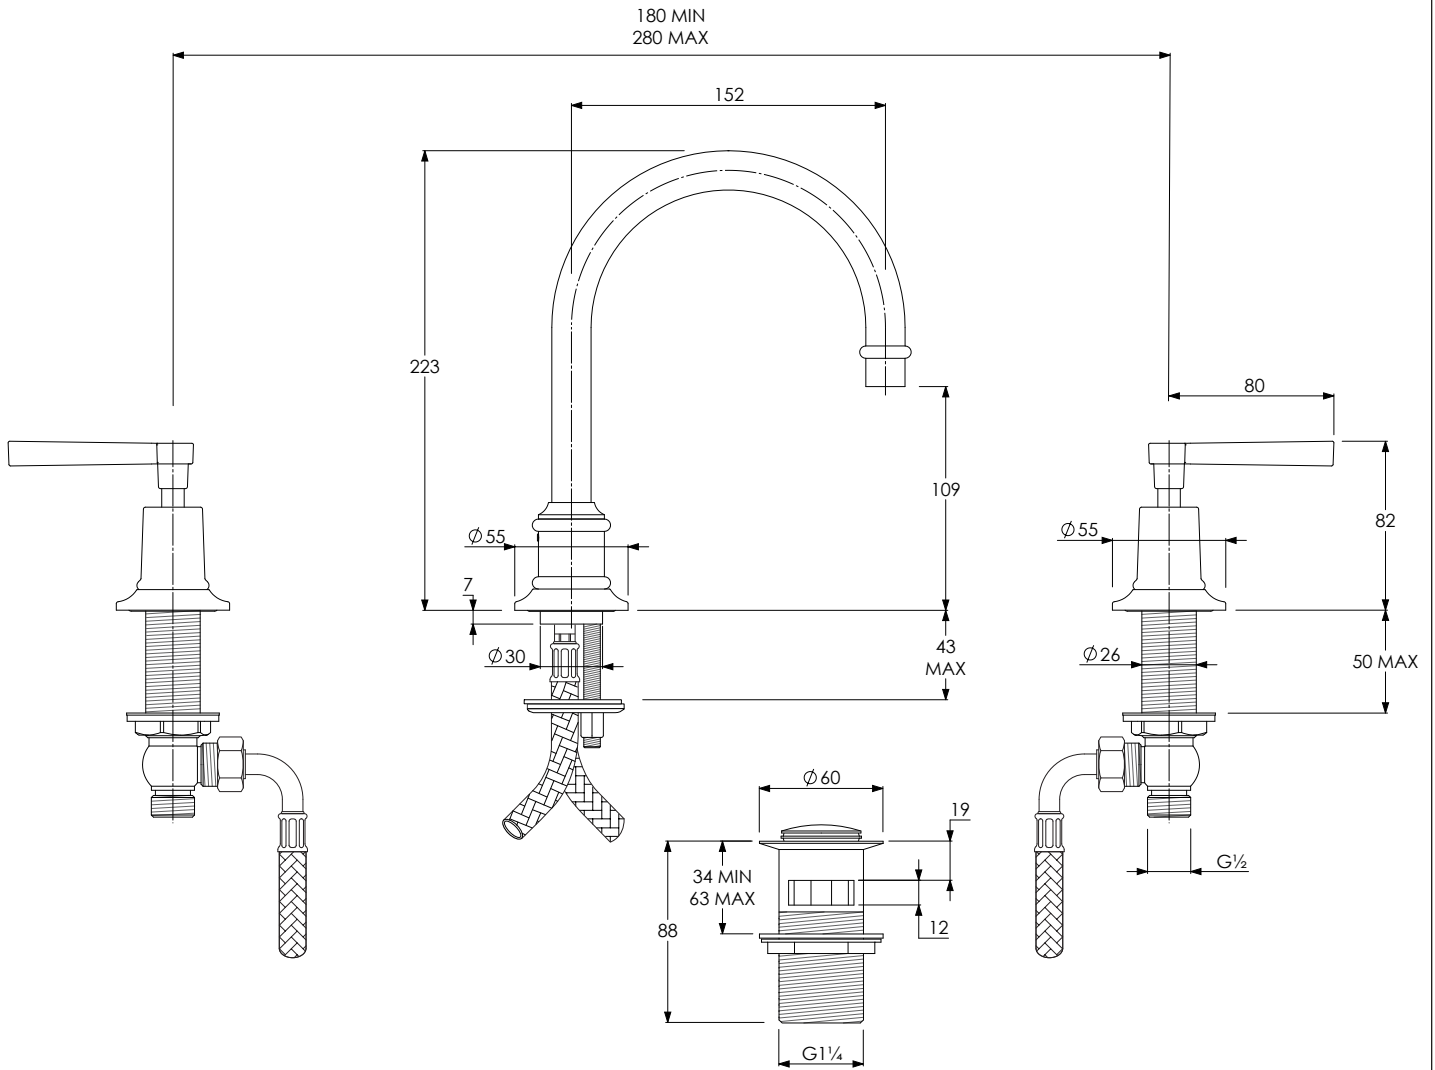

LEFROY BROOKS

IBROC HOUSE ESSEX ROAD
HODDESDON HERTS EN11 0QS UK
T: +44 (0)1992 708 316 F: +44 (0)1992 708 317

ML1230

MACKINTOSH LEVER TUBULAR BASIN MIXER
WITH CLICK-UP WASTE

DIMENSIONAL DATA SHEET

DATE: 02/01/2019

REVISION: D

COPYRIGHT © LBIP LTD. ALL RIGHTS RESERVED

DIMENSIONS IN MILLIMETRES

WHILST EVERY EFFORT IS MADE TO ENSURE THE ACCURACY OF THESE DATA SHEETS THEY ARE SUBJECT TO CHANGE WITHOUT NOTICE AS PART OF THE COMPANY'S PRODUCT DEVELOPMENT PROCESS