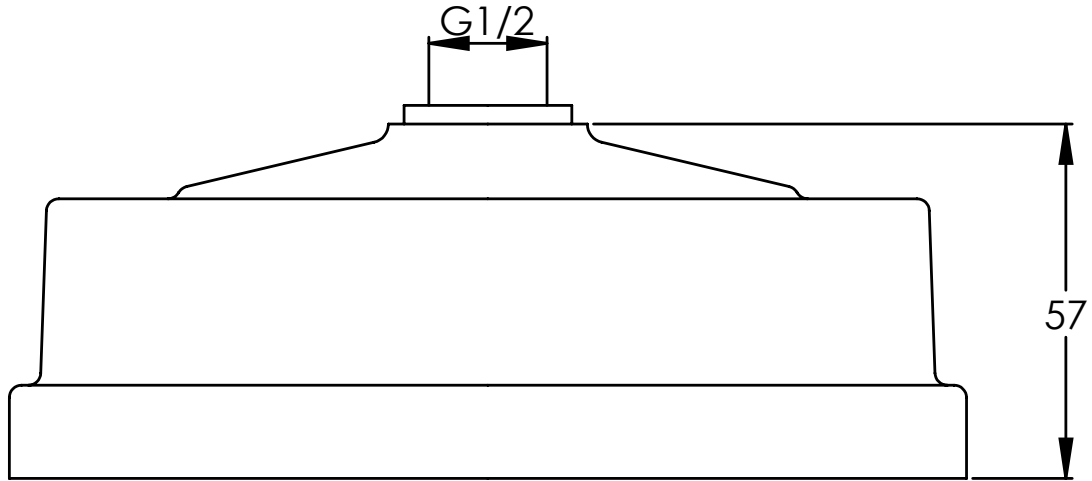

LEFROY BROOKS

IBROC HOUSE ESSEX ROAD
HODDESDON HERTS EN11 0QS UK
T: +44 (0)1992 708 316 F: +44 (0)1992 708 317

MKN2108

EASY CLEAN MACKINTOSH 6" SHOWER ROSE

DIMENSIONAL DATA SHEET

DATE: 07/09/20

REVISION: A

COPYRIGHT © LBIP LTD. ALL RIGHTS RESERVED

DIMENSIONS IN MILLIMETRES

WHILST EVERY EFFORT IS MADE TO ENSURE THE ACCURACY OF THESE DATA SHEETS THEY ARE SUBJECT TO CHANGE WITHOUT NOTICE AS PART OF THE COMPANY'S PRODUCT DEVELOPMENT PROCESS