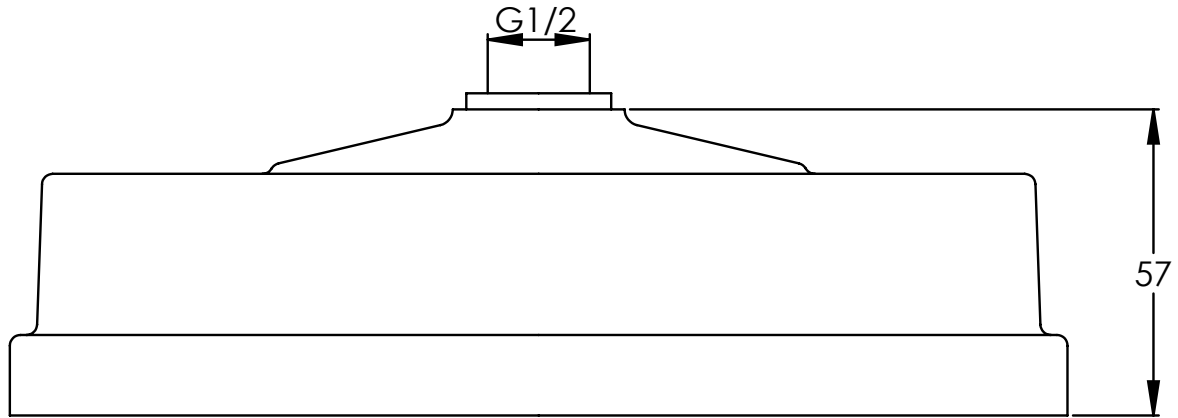

LEFROY BROOKS

IBROC HOUSE ESSEX ROAD
HODDESDON HERTS EN11 0QS UK
T: +44 (0)1992 708 316 F: +44 (0)1992 708 317

MKN2107

EASY CLEAN MACKINTOSH 8" SHOWER ROSE

DIMENSIONAL DATA SHEET

DATE: 07/09/20

REVISION: A

COPYRIGHT © LBIP LTD. ALL RIGHTS RESERVED

DIMENSIONS IN MILLIMETRES

WHILST EVERY EFFORT IS MADE TO ENSURE THE ACCURACY OF THESE DATA SHEETS THEY ARE SUBJECT TO CHANGE WITHOUT NOTICE AS PART OF THE COMPANY'S PRODUCT DEVELOPMENT PROCESS