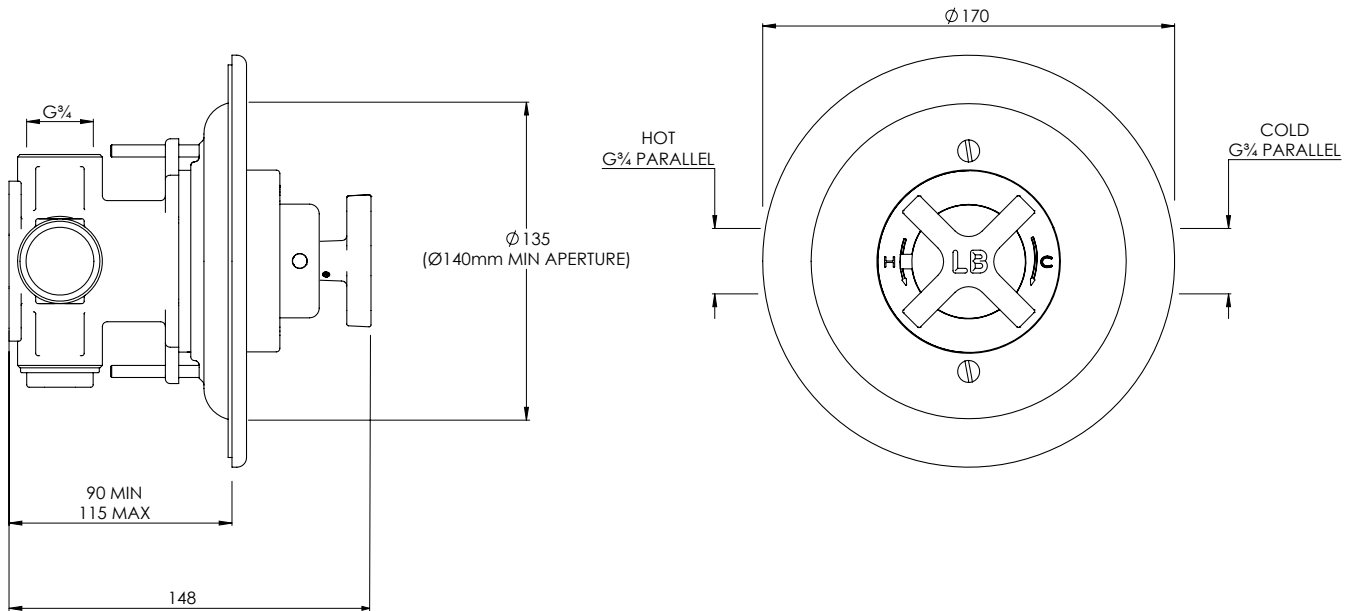

LEFROY BROOKS

IBROC HOUSE ESSEX ROAD
HODDESDON HERTS EN11 0QS UK
T: +44 (0)1992 708 316 F: +44 (0)1992 708 317

MK8800

MACKINTOSH ARCHIPELAGO THERMOSTATIC SHOWER VALVE

DIMENSIONAL DATA SHEET

DATE: 23/01/2020

REVISION: C

COPYRIGHT © LBIP LTD. ALL RIGHTS RESERVED

DIMENSIONS IN MILLIMETRES

WHILST EVERY EFFORT IS MADE TO ENSURE THE ACCURACY OF THESE DATA SHEETS THEY ARE SUBJECT TO CHANGE WITHOUT NOTICE AS PART OF THE COMPANY'S PRODUCT DEVELOPMENT PROCESS