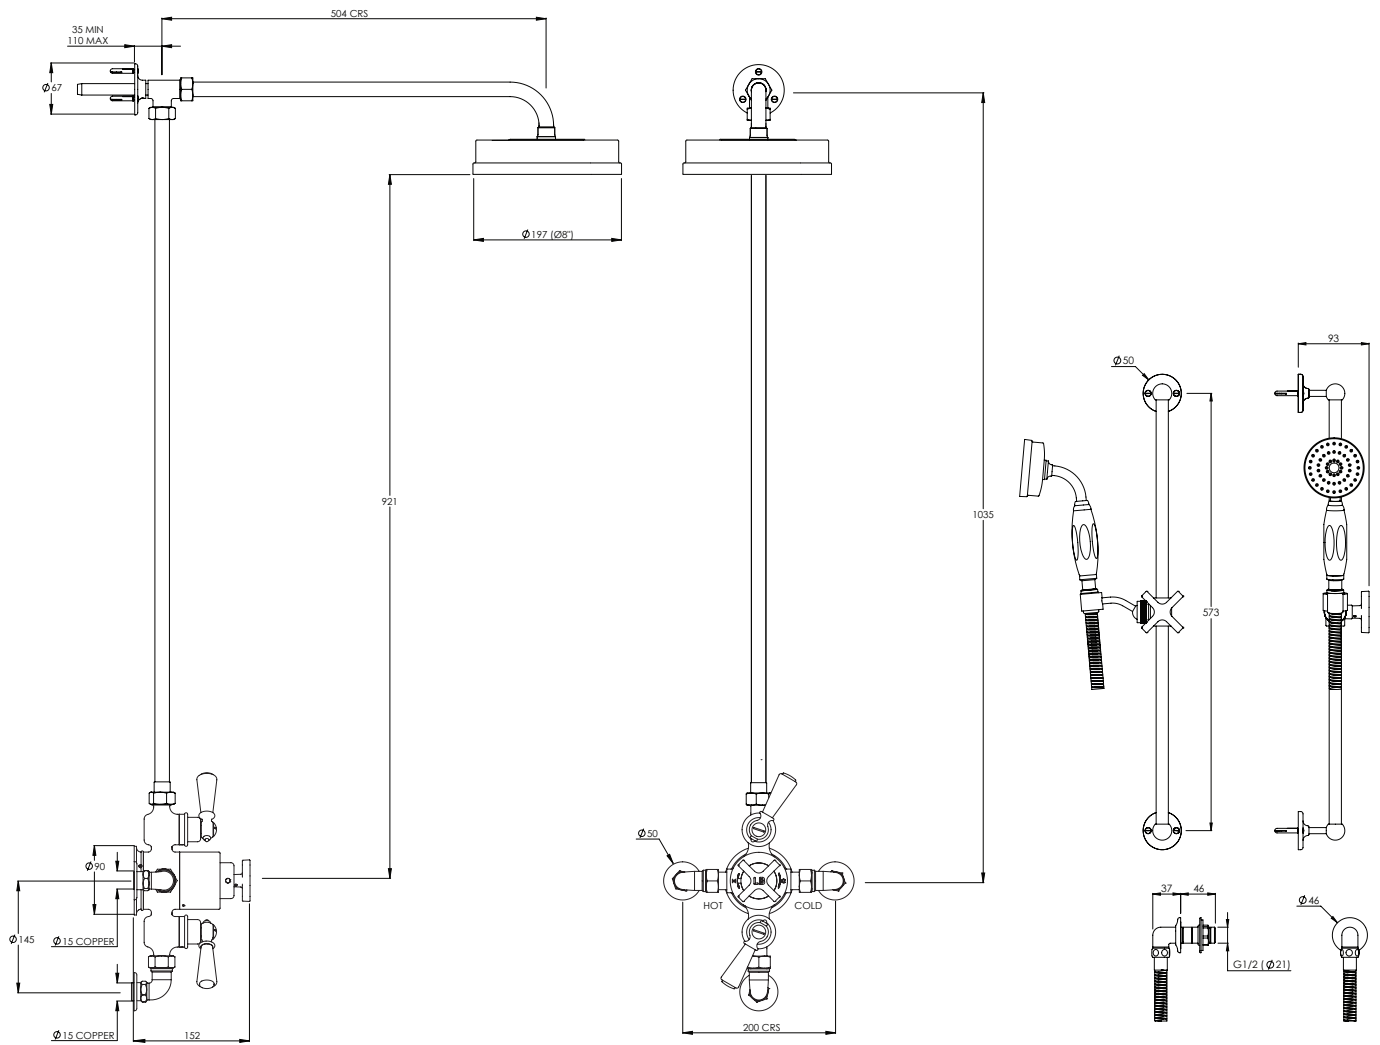

LEFROY BROOKS

IBROC HOUSE ESSEX ROAD
HODDESDON HERTS EN11 0QS UK
T: +44 (0)1992 708 316 F: +44 (0)1992 708 317

MK8749

MACKINTOSH DUAL CONTROL THERMOSTATIC VALVE
WITH CLASSIC BLACK LEVERS, RISER, EASY CLEAN 8"
ROSE & HAND SHOWER ON SLIDING RAIL

DIMENSIONAL DATA SHEET

DATE: 18/04/2024

REVISION: B

COPYRIGHT © LBIP LTD. ALL RIGHTS RESERVED

DIMENSIONS IN MILLIMETRES

WHILST EVERY EFFORT IS MADE TO ENSURE THE ACCURACY OF THESE DATA SHEETS THEY ARE SUBJECT TO CHANGE WITHOUT NOTICE AS PART OF THE COMPANY'S PRODUCT DEVELOPMENT PROCESS