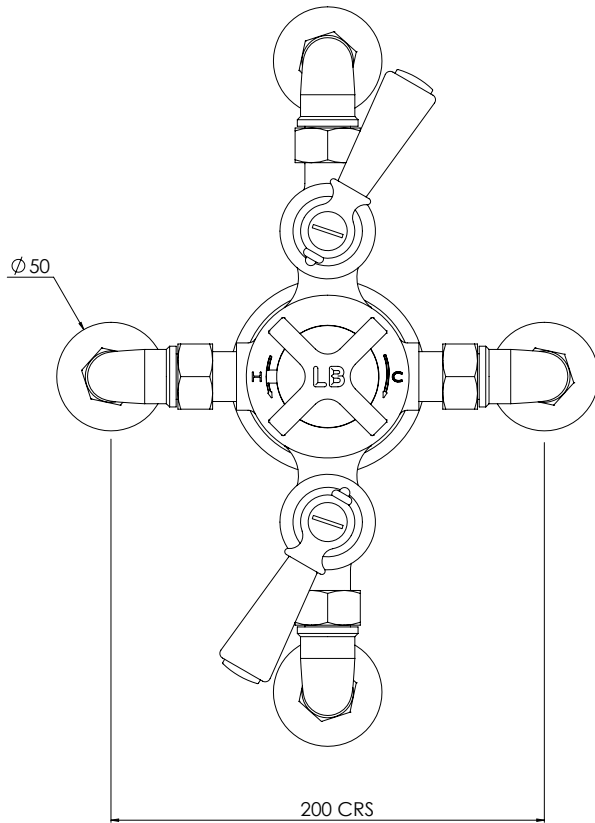

LEFROY BROOKS

IBROC HOUSE ESSEX ROAD
HODDESDON HERTS EN11 0QS UK
T: +44 (0)1992 708 316 F: +44 (0)1992 708 317

MK8746

MACKINTOSH EXPOSED DUAL CONTROL
THERMOSTATIC VALVE WITH CLASSIC BLACK LEVERS
AND WALL RETURNS

DIMENSIONAL DATA SHEET

DATE: 10/06/2019

REVISION: B

COPYRIGHT © LBIP LTD. ALL RIGHTS RESERVED

DIMENSIONS IN MILLIMETRES

WHILST EVERY EFFORT IS MADE TO ENSURE THE ACCURACY OF THESE DATA SHEETS THEY ARE SUBJECT TO CHANGE WITHOUT NOTICE AS PART OF THE COMPANY'S PRODUCT DEVELOPMENT PROCESS