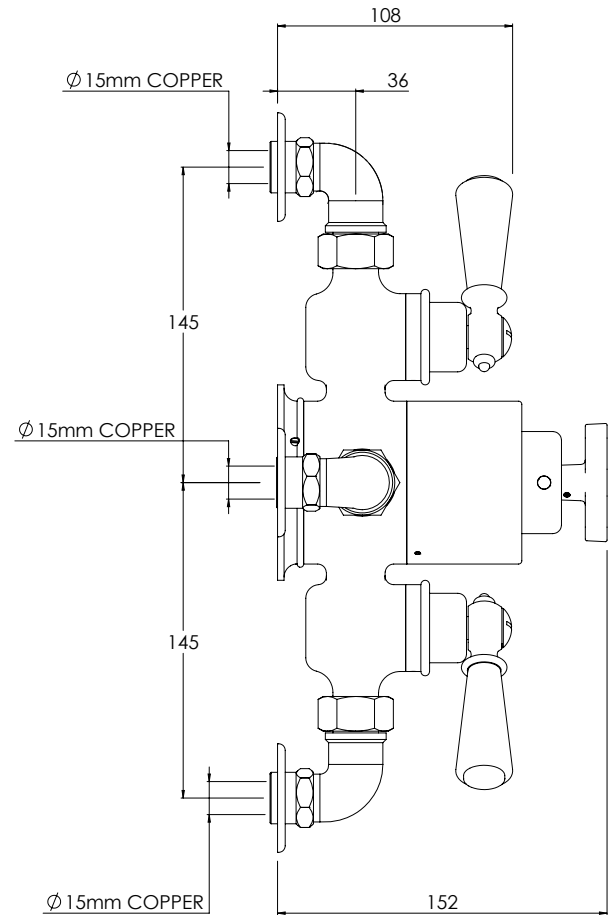

LEFROY BROOKS

IBROC HOUSE ESSEX ROAD
HODDESDON HERTS EN11 0QS UK
T: +44 (0)1992 708 316 F: +44 (0)1992 708 317

MK8746

MACKINTOSH EXPOSED DUAL CONTROL
THERMOSTATIC VALVE WITH CLASSIC BLACK LEVERS
AND WALL RETURNS

DIMENSIONAL DATA SHEET

DATE: 10/06/2019

REVISION: B

COPYRIGHT © LBIP LTD. ALL RIGHTS RESERVED

DIMENSIONS IN MILLIMETRES

WHILST EVERY EFFORT IS MADE TO ENSURE THE ACCURACY OF THESE DATA SHEETS THEY ARE SUBJECT TO CHANGE WITHOUT NOTICE AS PART OF THE COMPANY'S PRODUCT DEVELOPMENT PROCESS