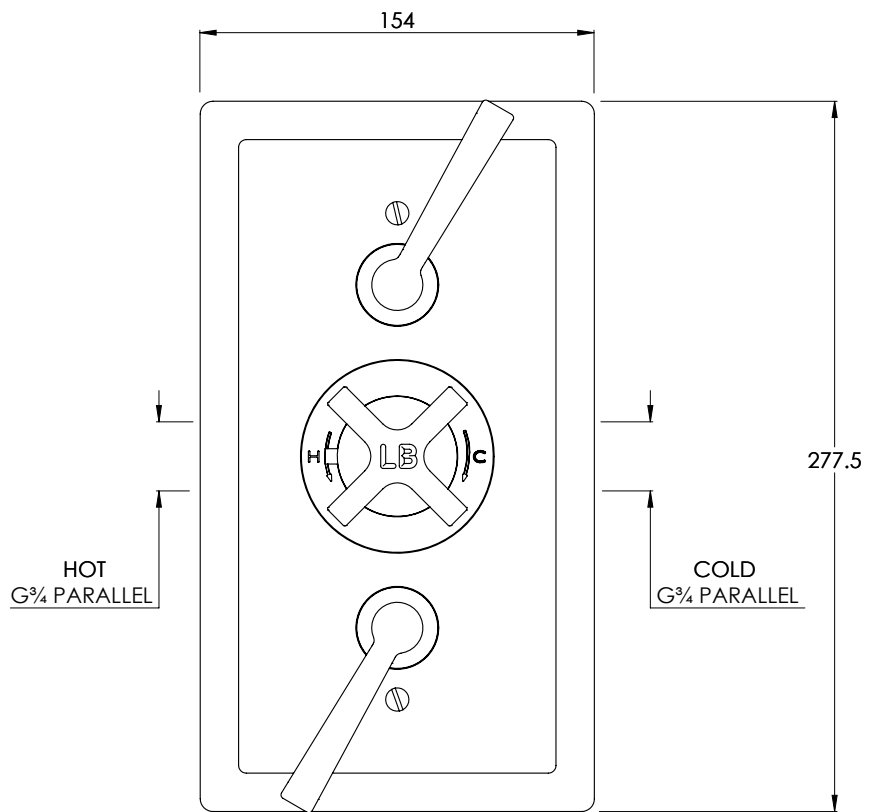

LEFROY BROOKS

IBROC HOUSE ESSEX ROAD
HODDESDON HERTS EN11 0QS UK
T: +44 (0)1992 708 316 F: +44 (0)1992 708 317

MK8736

MACKINTOSH DUAL CONTROL CONCEALED THER-
MOSTATIC SHOWER VALVE

DIMENSIONAL DATA SHEET

DATE: 23/01/2020

REVISION: C

COPYRIGHT © LBIP LTD. ALL RIGHTS RESERVED

DIMENSIONS IN MILLIMETRES

WHILST EVERY EFFORT IS MADE TO ENSURE THE ACCURACY OF THESE DATA SHEETS THEY ARE SUBJECT TO CHANGE WITHOUT NOTICE AS PART OF THE COMPANY'S PRODUCT DEVELOPMENT PROCESS