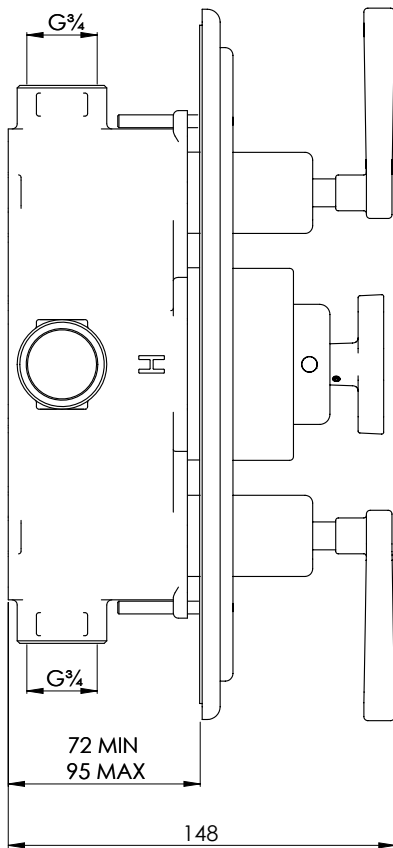

LEFROY BROOKS

IBROC HOUSE ESSEX ROAD
HODDESDON HERTS EN11 0QS UK
T: +44 (0)1992 708 316 F: +44 (0)1992 708 317

MK8736

MACKINTOSH DUAL CONTROL CONCEALED THER-
MOSTATIC SHOWER VALVE

DIMENSIONAL DATA SHEET

DATE: 23/01/2020

REVISION: C

COPYRIGHT © LBIP LTD. ALL RIGHTS RESERVED

DIMENSIONS IN MILLIMETRES

WHILST EVERY EFFORT IS MADE TO ENSURE THE ACCURACY OF THESE DATA SHEETS THEY ARE SUBJECT TO CHANGE WITHOUT NOTICE AS PART OF THE COMPANY'S PRODUCT DEVELOPMENT PROCESS