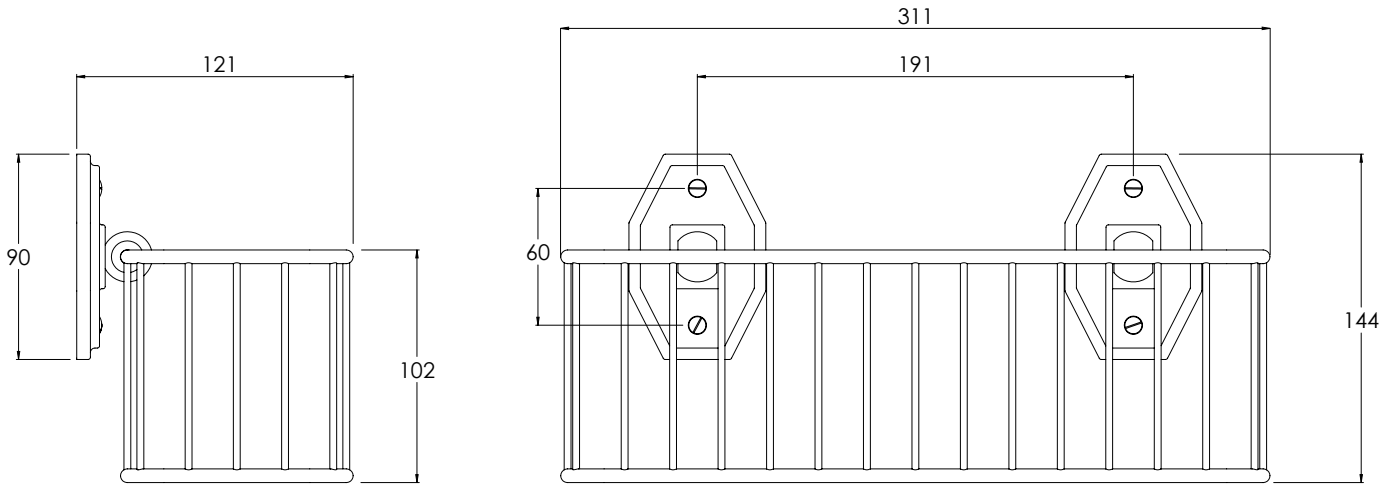

LEFROY BROOKS

IBROC HOUSE ESSEX ROAD
HODDESDON HERTS EN11 0QS UK
T: +44 (0)1992 708 316 F: +44 (0)1992 708 317

MK4673

MACKINTOSH BOTTLE RACK

DIMENSIONAL DATA SHEET

DATE: 29/04/2022

REVISION: C

COPYRIGHT © LBIP LTD. ALL RIGHTS RESERVED

DIMENSIONS IN MILLIMETRES

WHILST EVERY EFFORT IS MADE TO ENSURE THE ACCURACY OF THESE DATA SHEETS THEY ARE SUBJECT TO CHANGE WITHOUT NOTICE AS PART OF THE COMPANY'S PRODUCT DEVELOPMENT PROCESS