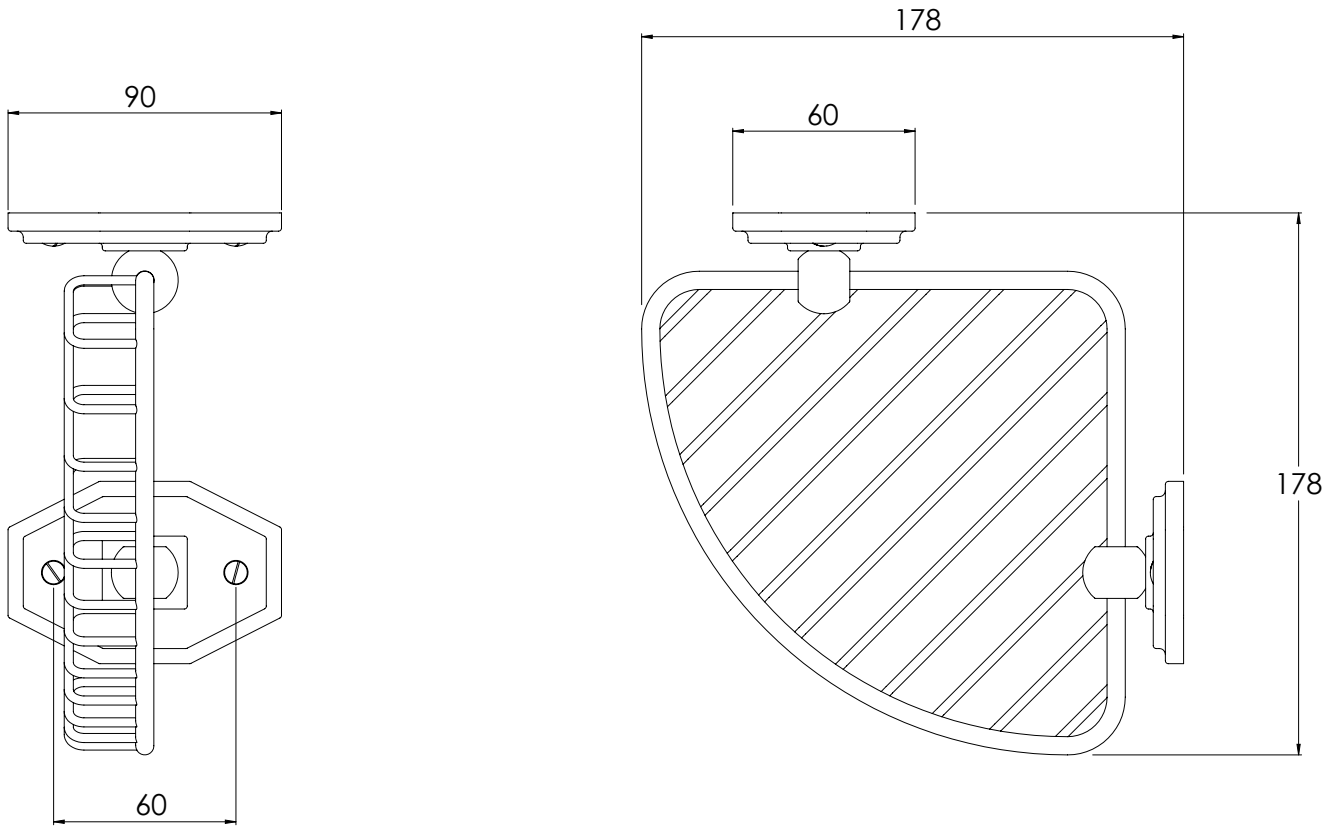

LEFROY BROOKS

IBROC HOUSE ESSEX ROAD
HODDESDON HERTS EN11 0QS UK
T: +44 (0)1992 708 316 F: +44 (0)1992 708 317

MK4671

MACKINTOSH SHOWER CORNER SOAP DISH

DIMENSIONAL DATA SHEET

DATE: 13/05/2019

REVISION: A

COPYRIGHT © LBIP LTD. ALL RIGHTS RESERVED

DIMENSIONS IN MILLIMETRES

WHILST EVERY EFFORT IS MADE TO ENSURE THE ACCURACY OF THESE DATA SHEETS THEY ARE SUBJECT TO CHANGE WITHOUT NOTICE AS PART OF THE COMPANY'S PRODUCT DEVELOPMENT PROCESS