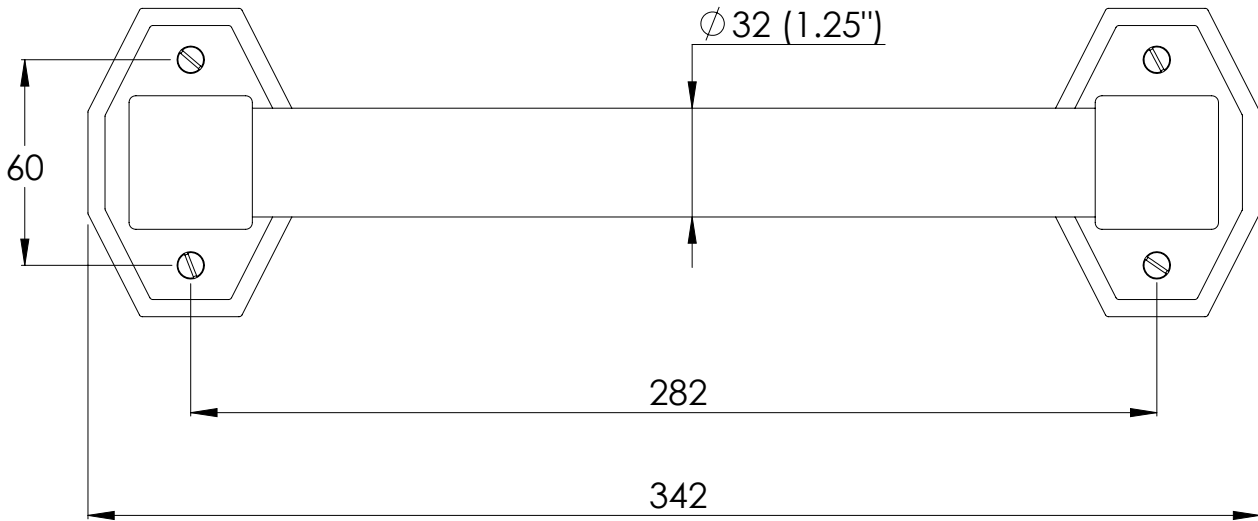

LEFROY BROOKS

IBROC HOUSE ESSEX ROAD
HODDESDON HERTS EN11 0QS UK
T: +44 (0)1992 708 316 F: +44 (0)1992 708 317

MK4660

MACKINTOSH GRAB BAR

DIMENSIONAL DATA SHEET

DATE: 14/05/2019

REVISION: B

COPYRIGHT © LBIP LTD. ALL RIGHTS RESERVED

DIMENSIONS IN MILLIMETRES

WHILST EVERY EFFORT IS MADE TO ENSURE THE ACCURACY OF THESE DATA SHEETS THEY ARE SUBJECT TO CHANGE WITHOUT NOTICE AS PART OF THE COMPANY'S PRODUCT DEVELOPMENT PROCESS