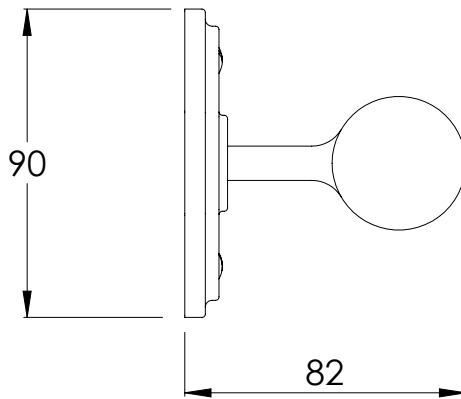

LEFROY BROOKS

IBROC HOUSE ESSEX ROAD
HODDESDON HERTS EN11 0QS UK
T: +44 (0)1992 708 316 F: +44 (0)1992 708 317

MK4660

MACKINTOSH GRAB BAR

DIMENSIONAL DATA SHEET

DATE: 14/05/2019

REVISION: B

COPYRIGHT © LBIP LTD. ALL RIGHTS RESERVED

DIMENSIONS IN MILLIMETRES

WHILST EVERY EFFORT IS MADE TO ENSURE THE ACCURACY OF THESE DATA SHEETS THEY ARE SUBJECT TO CHANGE WITHOUT NOTICE AS PART OF THE COMPANY'S PRODUCT DEVELOPMENT PROCESS