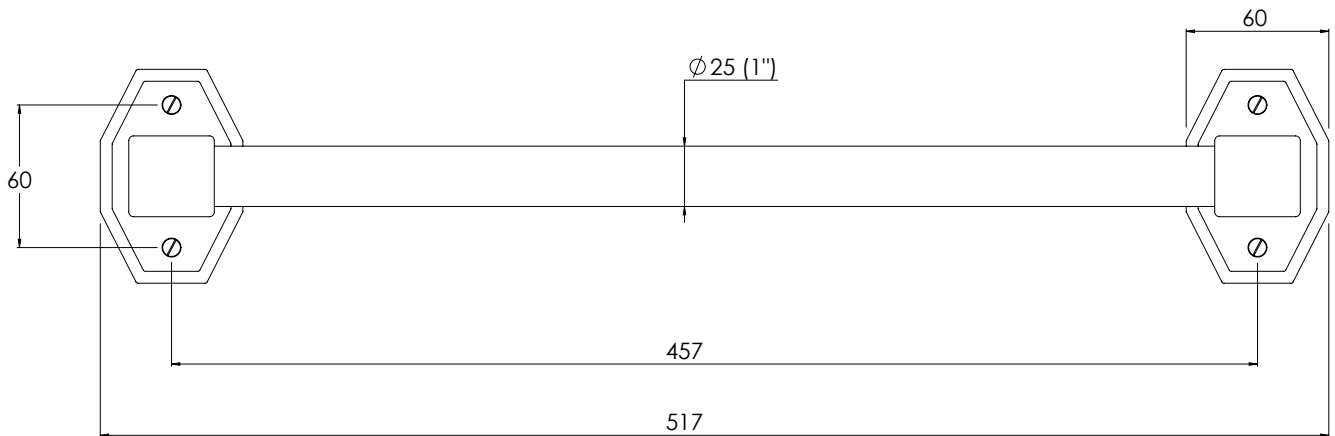

# MK4658

MACKINTOSH 18" TOWEL RAIL

DIMENSIONAL DATA SHEET

DATE: 13/05/2019

REVISION: C

COPYRIGHT © LBIP LTD. ALL RIGHTS RESERVED

DIMENSIONS IN MILLIMETRES

WHILST EVERY EFFORT IS MADE TO ENSURE THE ACCURACY OF THESE DATA SHEETS THEY ARE SUBJECT TO CHANGE WITHOUT NOTICE AS PART OF THE COMPANY'S PRODUCT DEVELOPMENT PROCESS