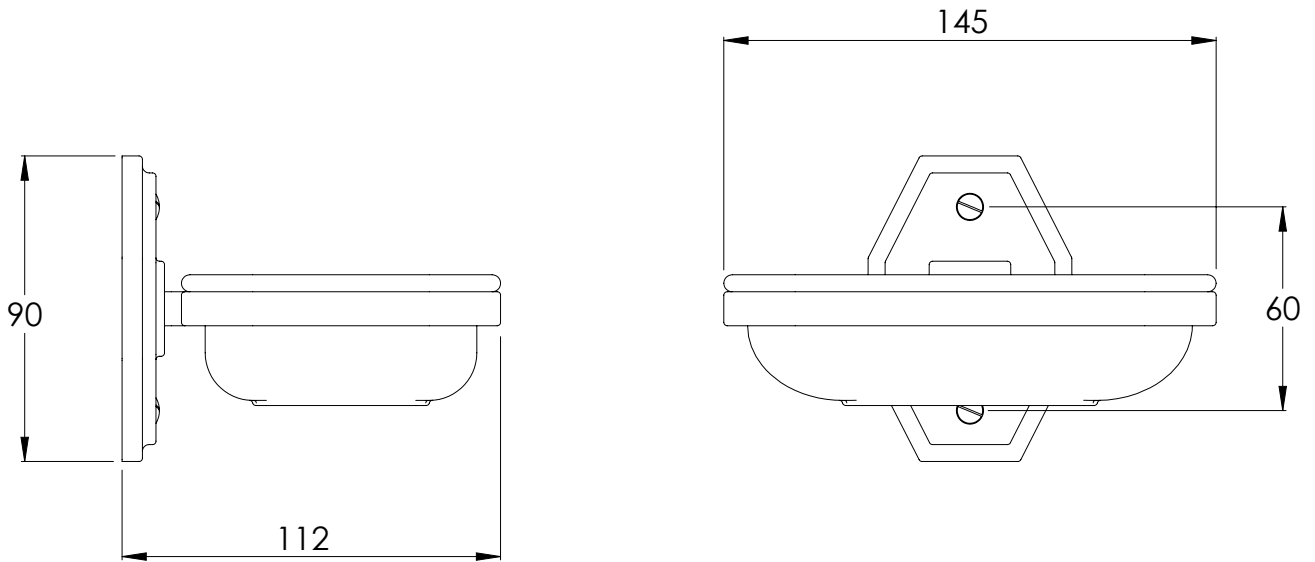

LEFROY BROOKS

IBROC HOUSE ESSEX ROAD
HODDESDON HERTS EN11 0QS UK
T: +44 (0)1992 708 316 F: +44 (0)1992 708 317

MK4652

MACKINTOSH CERAMIC SOAP DISH

DIMENSIONAL DATA SHEET

DATE: 13/05/2019

REVISION: B

COPYRIGHT © LBIP LTD. ALL RIGHTS RESERVED

DIMENSIONS IN MILLIMETRES

WHILST EVERY EFFORT IS MADE TO ENSURE THE ACCURACY OF THESE DATA SHEETS THEY ARE SUBJECT TO CHANGE WITHOUT NOTICE AS PART OF THE COMPANY'S PRODUCT DEVELOPMENT PROCESS