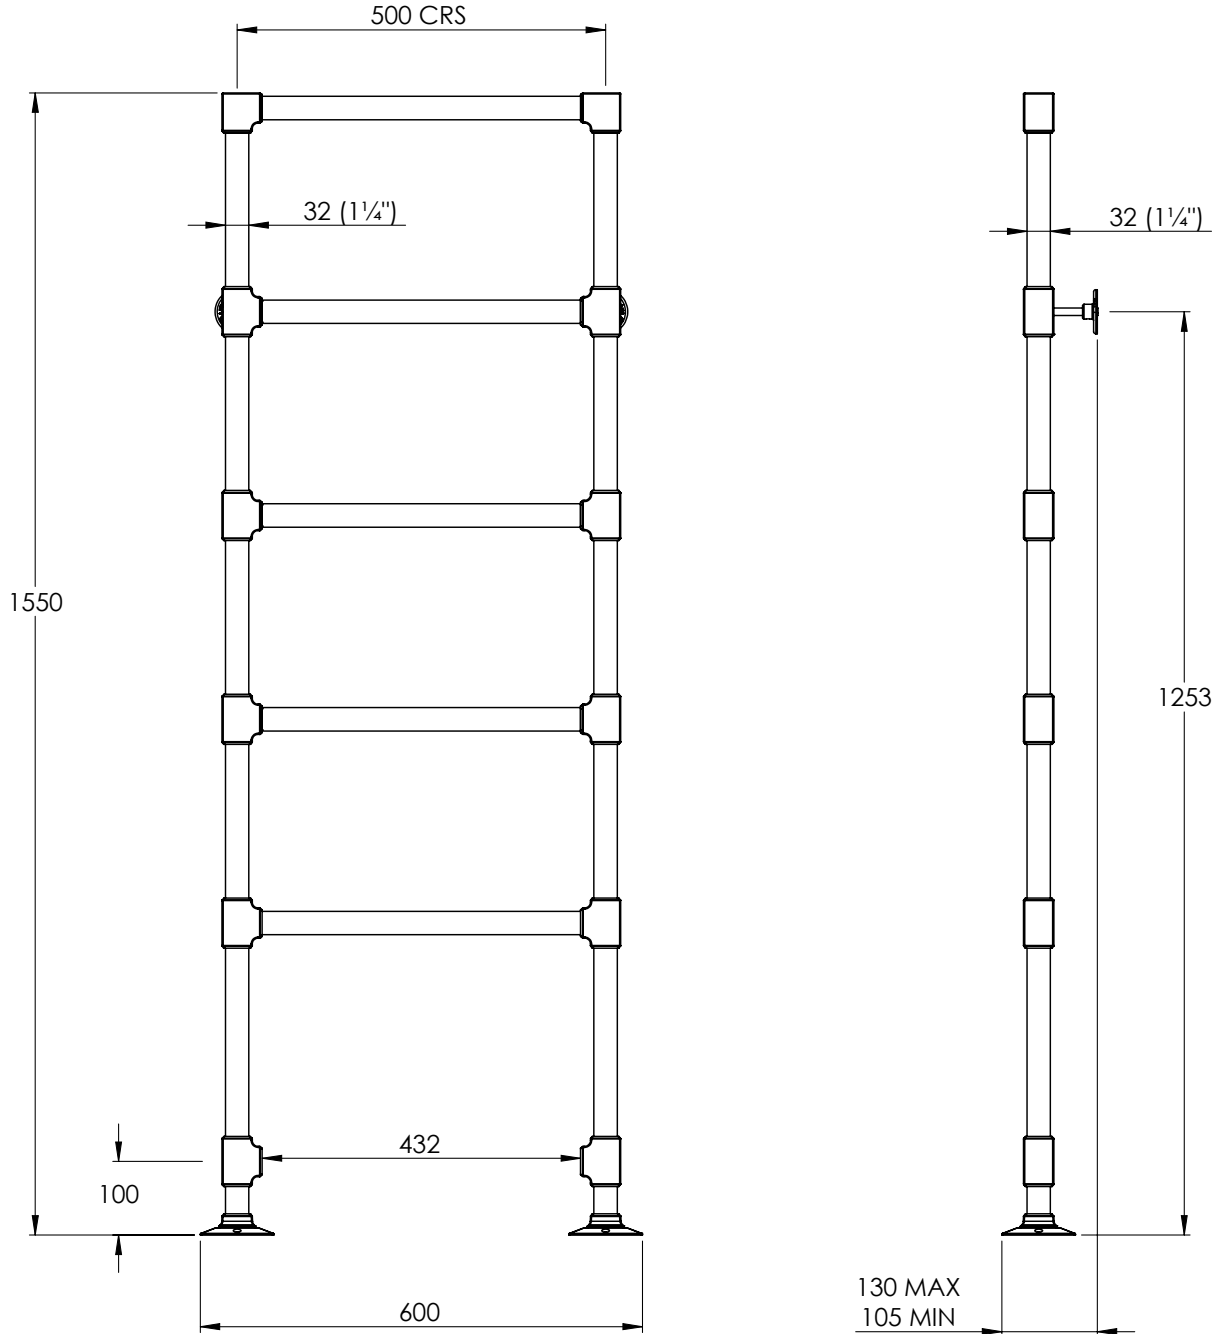

LEFROY BROOKS

IBROC HOUSE ESSEX ROAD
HODDESDON HERTS EN11 0QS UK
T: +44 (0)1992 708 316 F: +44 (0)1992 708 317

MK3214

MACKINTOSH FLOOR MOUNTED TOWEL WARMER -
HYDRONIC

DIMENSIONAL DATA SHEET

DATE: 01/11/18

REVISION: A

COPYRIGHT © LBIP LTD. ALL RIGHTS RESERVED

TEST PRESSURE:	6 BAR
MAX WORKING PRESSURE:	3 BAR
CONNECTIONS:	1/2" BSP
BTU/HR @ DELTA 60:	1789
WATTAGE (W):	524

THIS LEFROY BROOKS RAIL IS SUITABLE FOR BOTH OPEN AND CLOSED CIRCUITS

DIMENSIONS IN MILLIMETRES