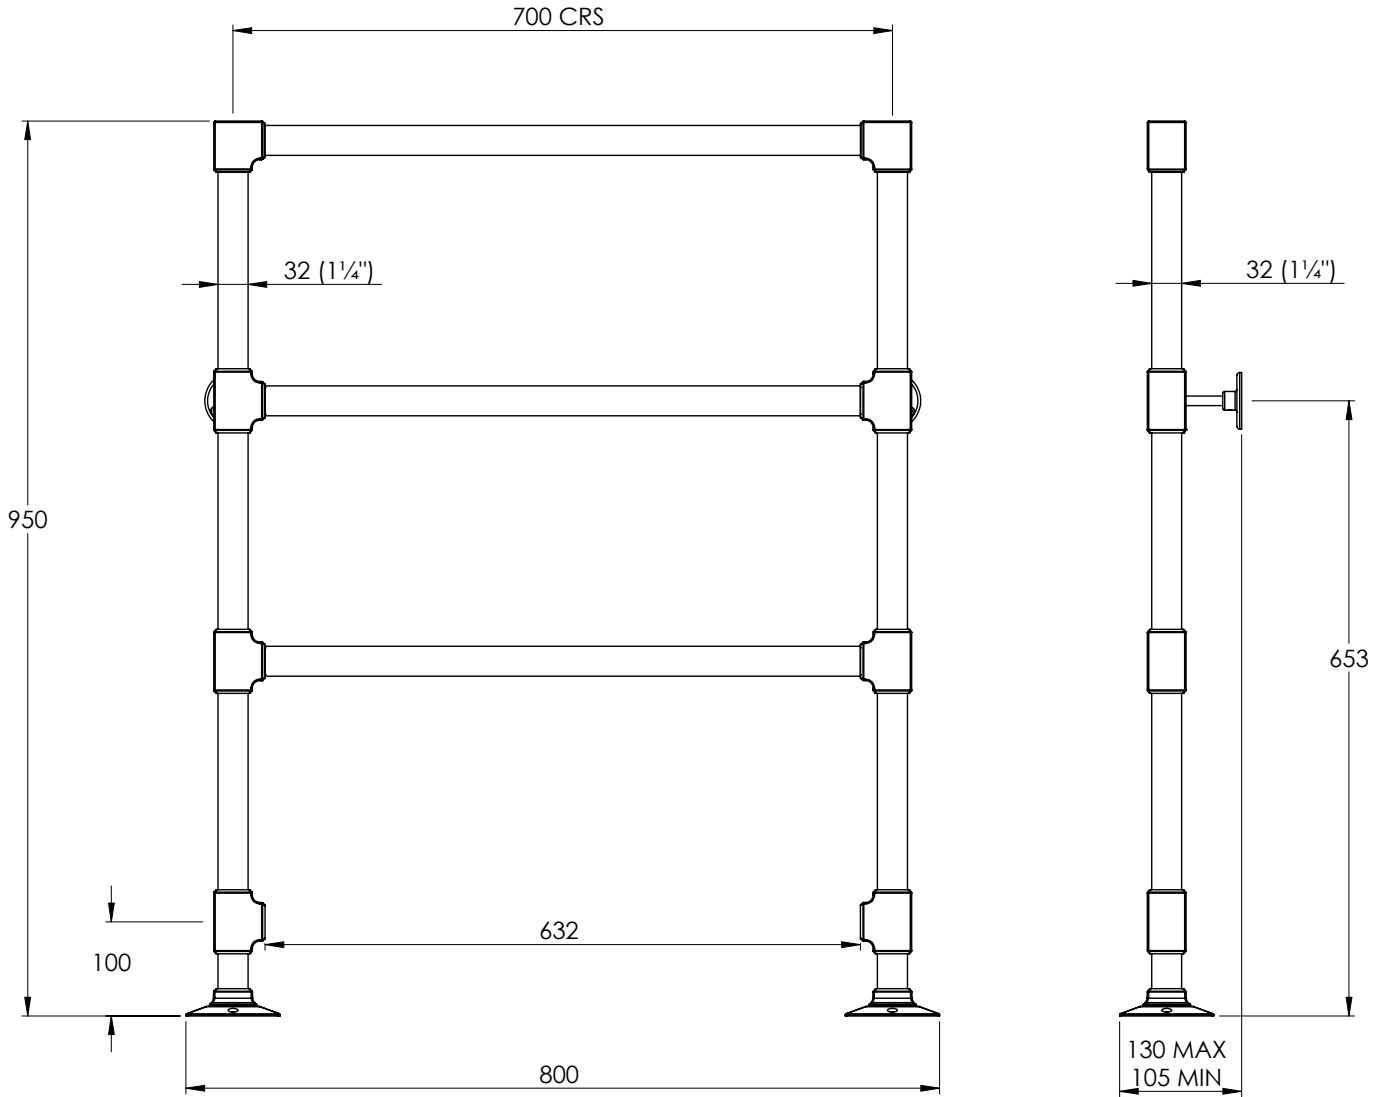

LEFROY BROOKS

IBROC HOUSE ESSEX ROAD
HODDESDON HERTS EN11 0QS UK
T: +44 (0)1992 708 316 F: +44 (0)1992 708 317

MK3213

MACKINTOSH FLOOR MOUNTED TOWEL WARMER -
HYDRONIC

DIMENSIONAL DATA SHEET

DATE: 01/11/18

REVISION: A

COPYRIGHT © LBIP LTD. ALL RIGHTS RESERVED

TEST PRESSURE:	6 BAR
MAX WORKING PRESSURE:	3 BAR
CONNECTIONS:	1/2" BSP
BTU/HR @ DELTA 60:	1280
WATTAGE (W):	375

THIS LEFROY BROOKS RAIL IS SUITABLE FOR BOTH OPEN AND CLOSED CIRCUITS

DIMENSIONS IN MILLIMETRES