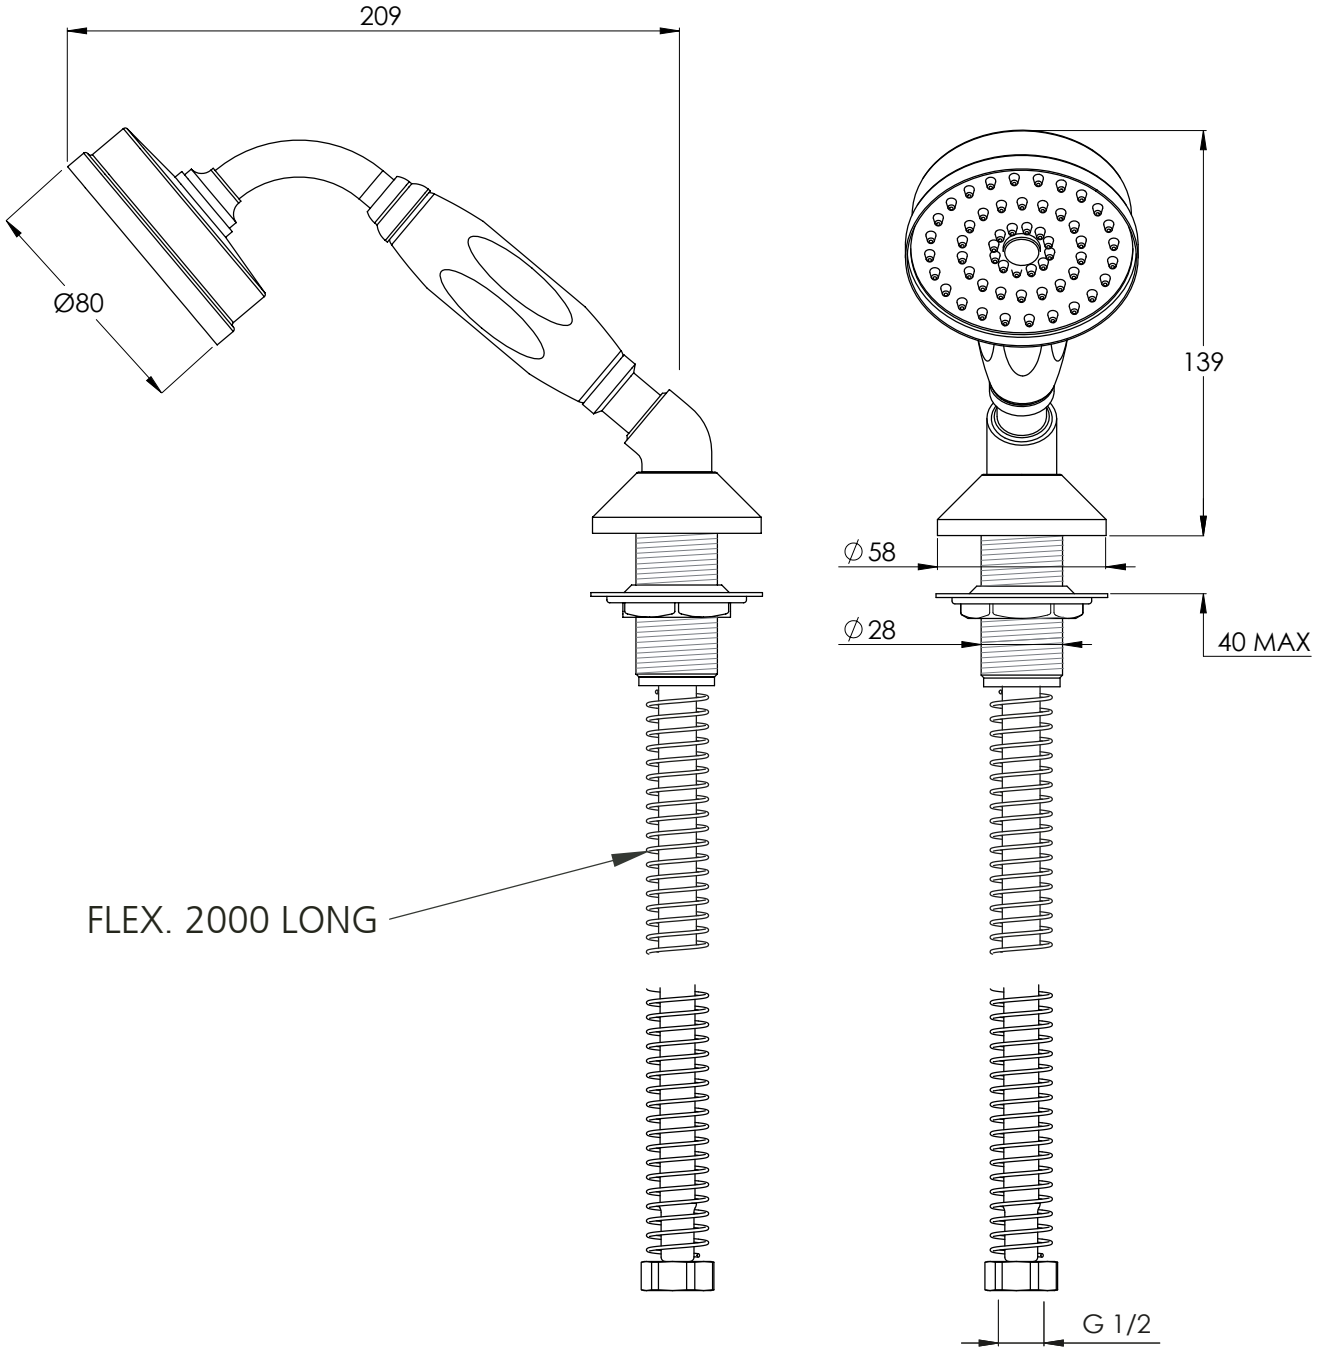

LEFROY BROOKS

1BROC HOUSE ESSEX ROAD
HODDESDON HERTS EN11 0QS UK
T: +44 (0)1992 708 316 F: +44 (0)1992 708 317

MK2147

MACKINTOSH DECK MOUNTED EASY CLEAN
HAND SHOWER

DIMENSIONAL DATA SHEET

DATE: 18/04/2024

REVISION: B

COPYRIGHT © LBIP LTD. ALL RIGHTS RESERVED

DIMENSIONS IN MILLIMETRES

WHILST EVERY EFFORT IS MADE TO ENSURE THE ACCURACY OF THESE DATA SHEETS THEY ARE SUBJECT TO CHANGE WITHOUT NOTICE AS PART OF THE COMPANY'S PRODUCT DEVELOPMENT PROCESS