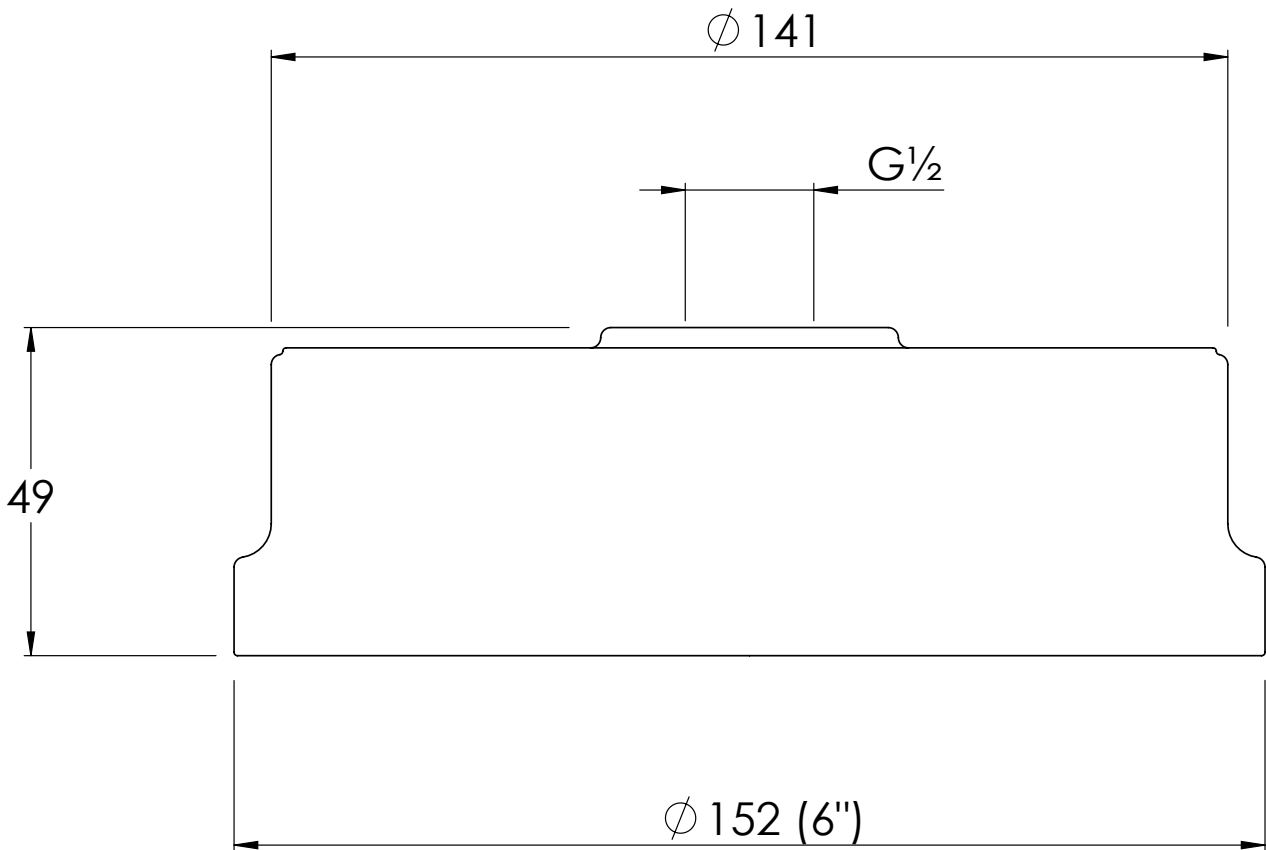

LEFROY BROOKS

IBROC HOUSE ESSEX ROAD
HODDESDON HERTS EN11 0QS UK
T: +44 (0)1992 708 316 F: +44 (0)1992 708 317

MK2108

MACKINTOSH 6" APRON SHOWER ROSE

DIMENSIONAL DATA SHEET

DATE: 04/06/2019

REVISION: B

COPYRIGHT © LBIP LTD. ALL RIGHTS RESERVED

DIMENSIONS IN MILLIMETRES

WHILST EVERY EFFORT IS MADE TO ENSURE THE ACCURACY OF THESE DATA SHEETS THEY ARE SUBJECT TO CHANGE WITHOUT NOTICE AS PART OF THE COMPANY'S PRODUCT DEVELOPMENT PROCESS