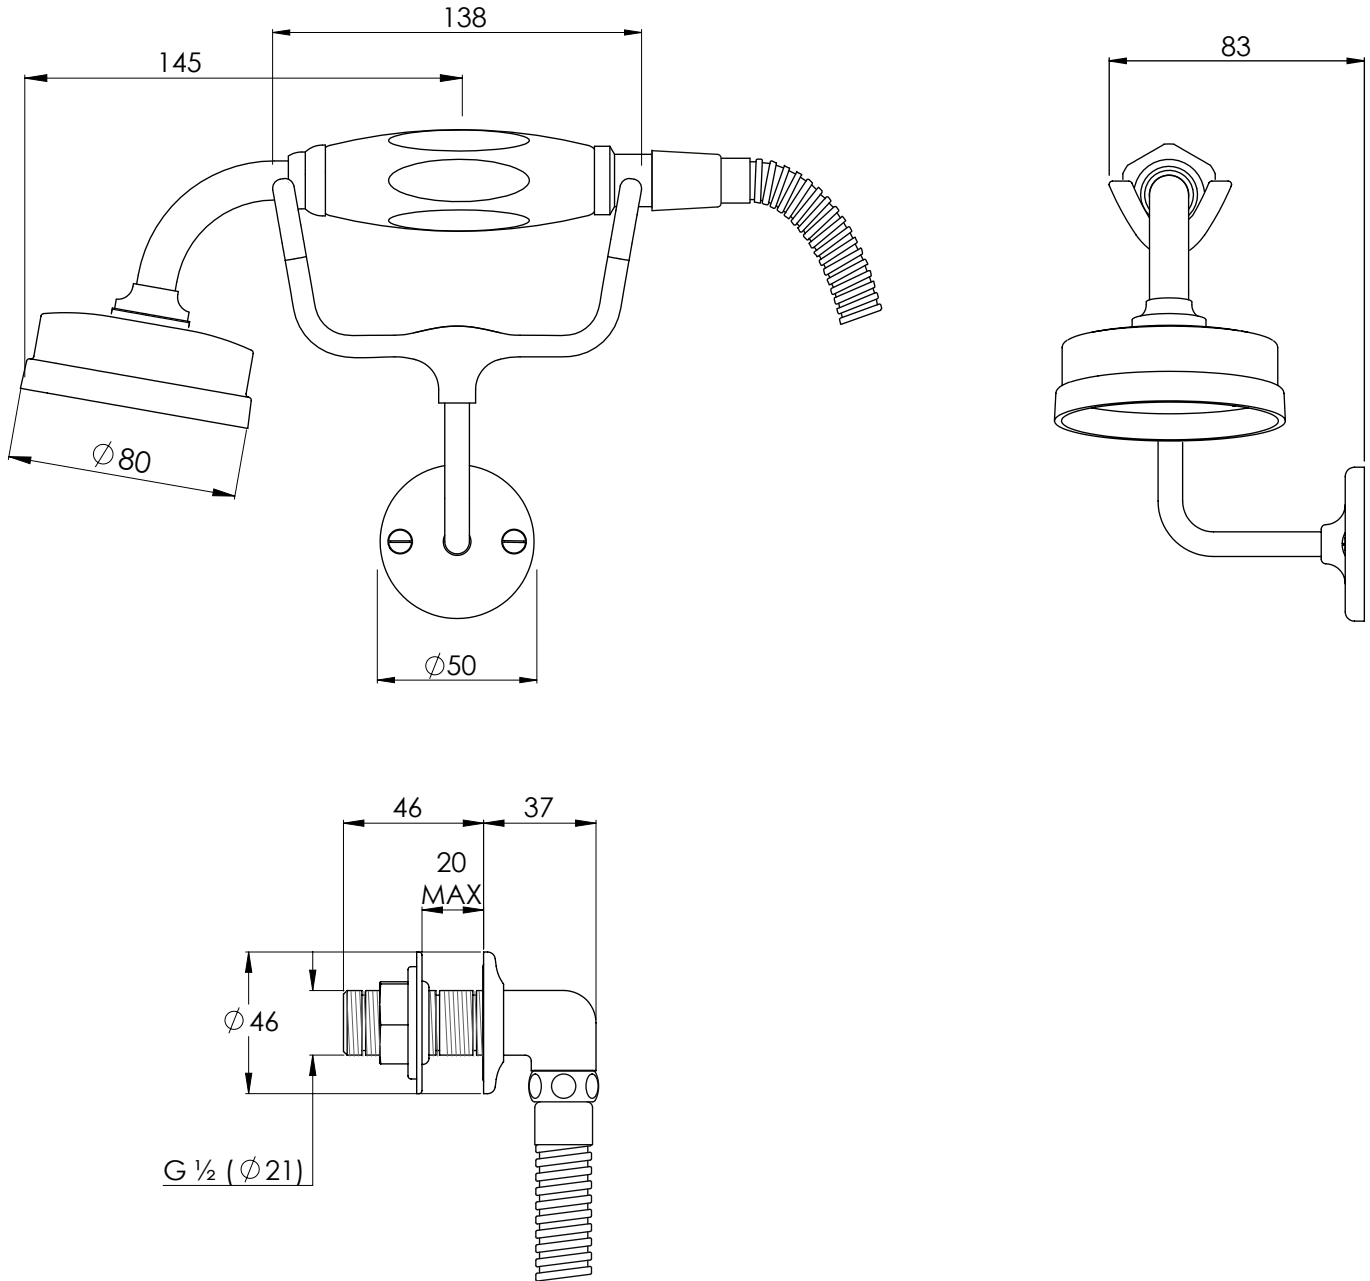

LEFROY BROOKS

IBROC HOUSE ESSEX ROAD
HODDESDON HERTS EN11 0QS UK
T: +44 (0)1992 708 316 F: +44 (0)1992 708 317

MK1760

MACKINTOSH EASY CLEAN HAND SHOWER
ON CRADLE

DIMENSIONAL DATA SHEET

DATE: 17/04/2024

REVISION: B

COPYRIGHT © LBIP LTD. ALL RIGHTS RESERVED

DIMENSIONS IN MILLIMETRES

WHILST EVERY EFFORT IS MADE TO ENSURE THE ACCURACY OF THESE DATA SHEETS THEY ARE SUBJECT TO CHANGE WITHOUT NOTICE AS PART OF THE COMPANY'S PRODUCT DEVELOPMENT PROCESS