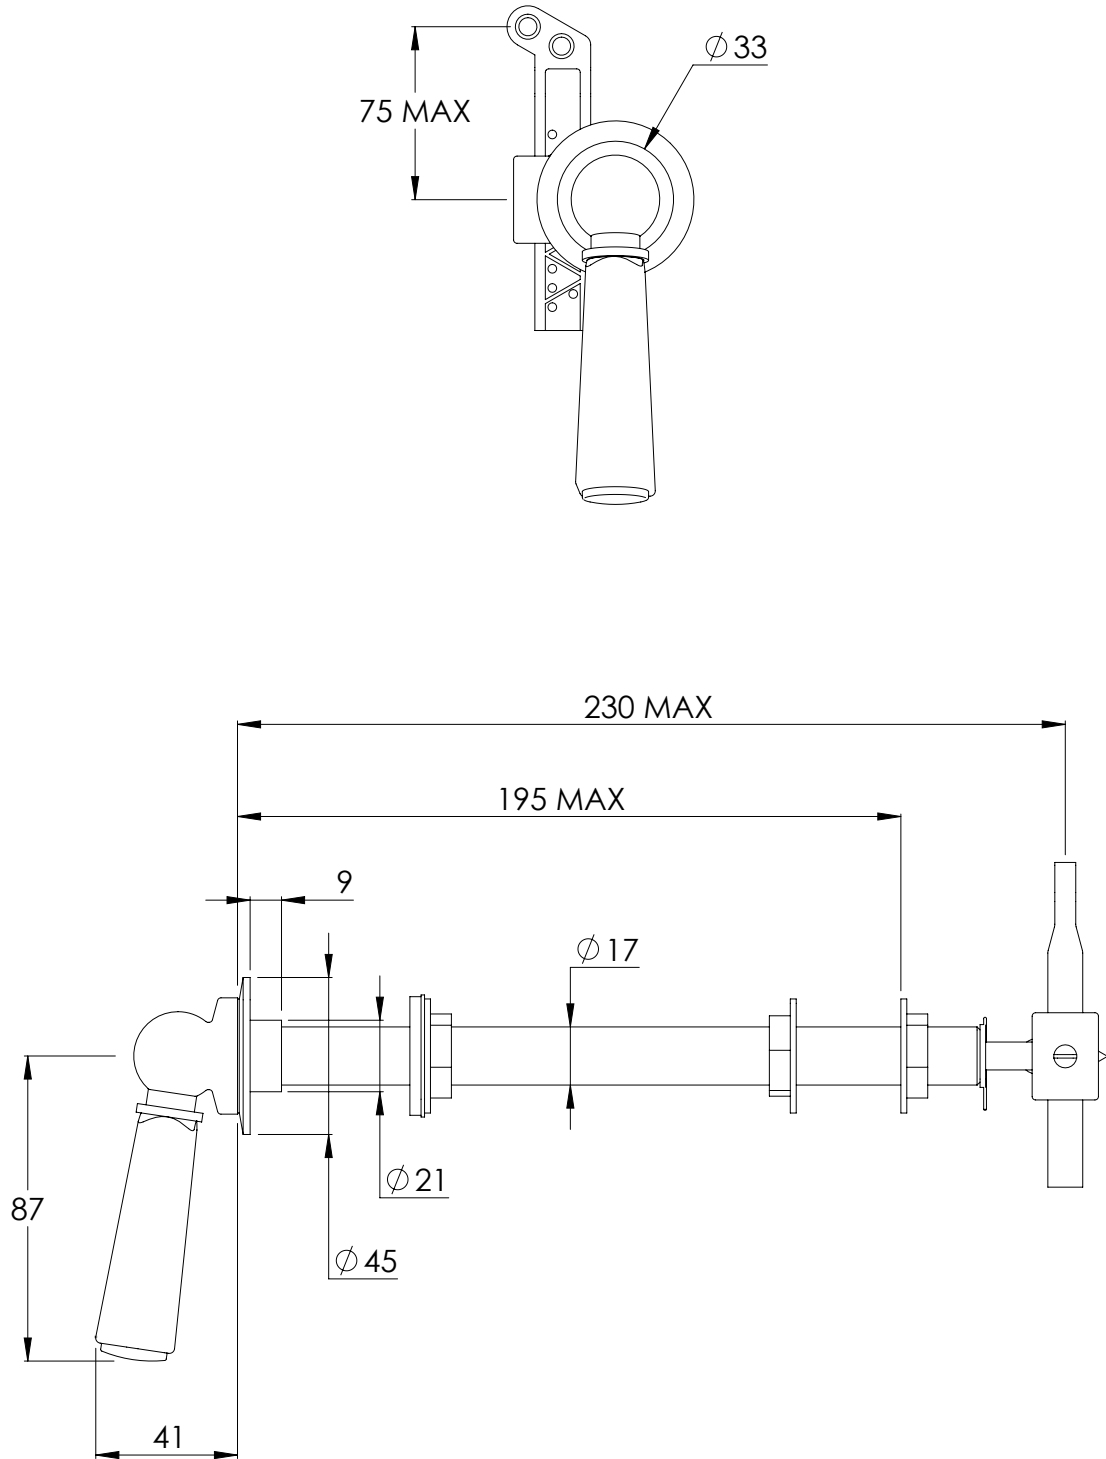

LEFROY BROOKS

IBROC HOUSE ESSEX ROAD
HODDESDON HERTS EN11 0QS UK
T: +44 (0)1992 708 316 F: +44 (0)1992 708 317

MK1308

MACKINTOSH EXTENDED CISTERN LEVER WITH
METAL HANDLE

DIMENSIONAL DATA SHEET

DATE: 28/05/2019

REVISION: A

COPYRIGHT © LBIP LTD. ALL RIGHTS RESERVED

DIMENSIONS IN MILLIMETRES

WHILST EVERY EFFORT IS MADE TO ENSURE THE ACCURACY OF THESE DATA SHEETS THEY ARE SUBJECT TO CHANGE WITHOUT NOTICE AS PART OF THE COMPANY'S PRODUCT DEVELOPMENT PROCESS