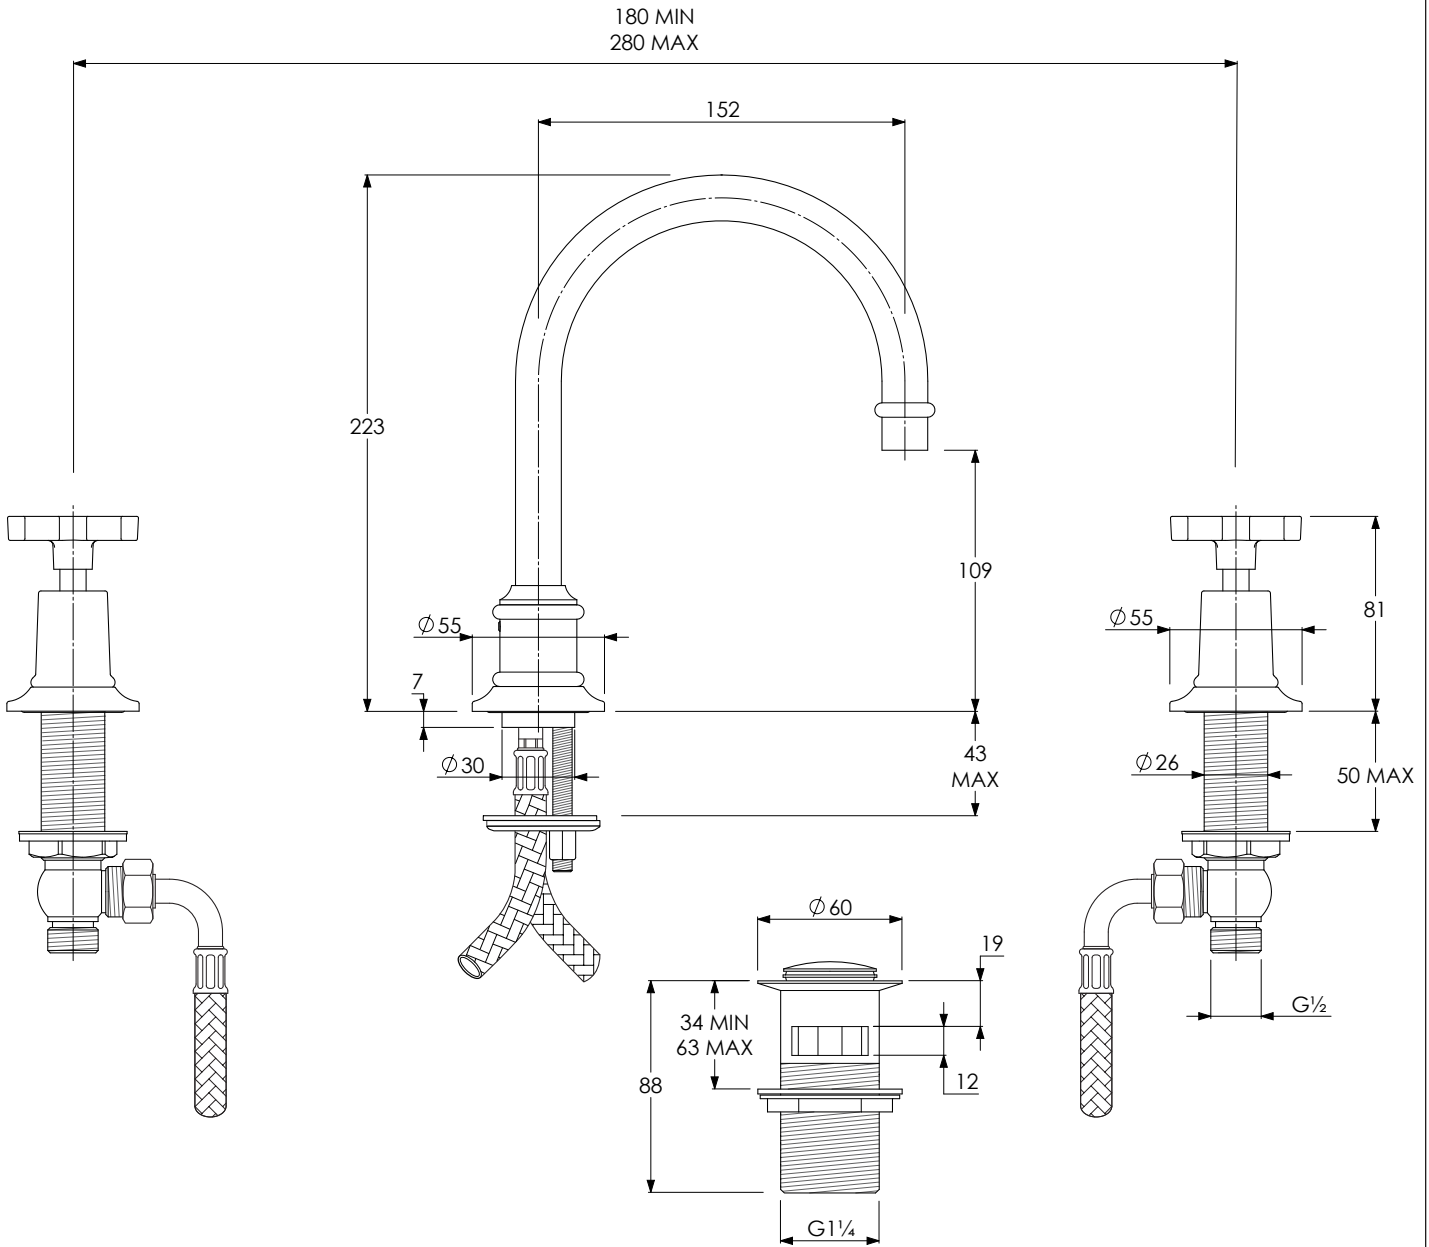

# MH1230

MACKINTOSH TUBULAR BASIN MIXER WITH  
CLICK-UP WASTE

DIMENSIONAL DATA SHEET

DATE: 02/01/2019

REVISION: C

COPYRIGHT © LBIP LTD. ALL RIGHTS RESERVED

DIMENSIONS IN MILLIMETRES

WHILST EVERY EFFORT IS MADE TO ENSURE THE ACCURACY OF THESE DATA SHEETS THEY ARE SUBJECT TO CHANGE WITHOUT NOTICE AS PART OF THE COMPANY'S PRODUCT DEVELOPMENT PROCESS