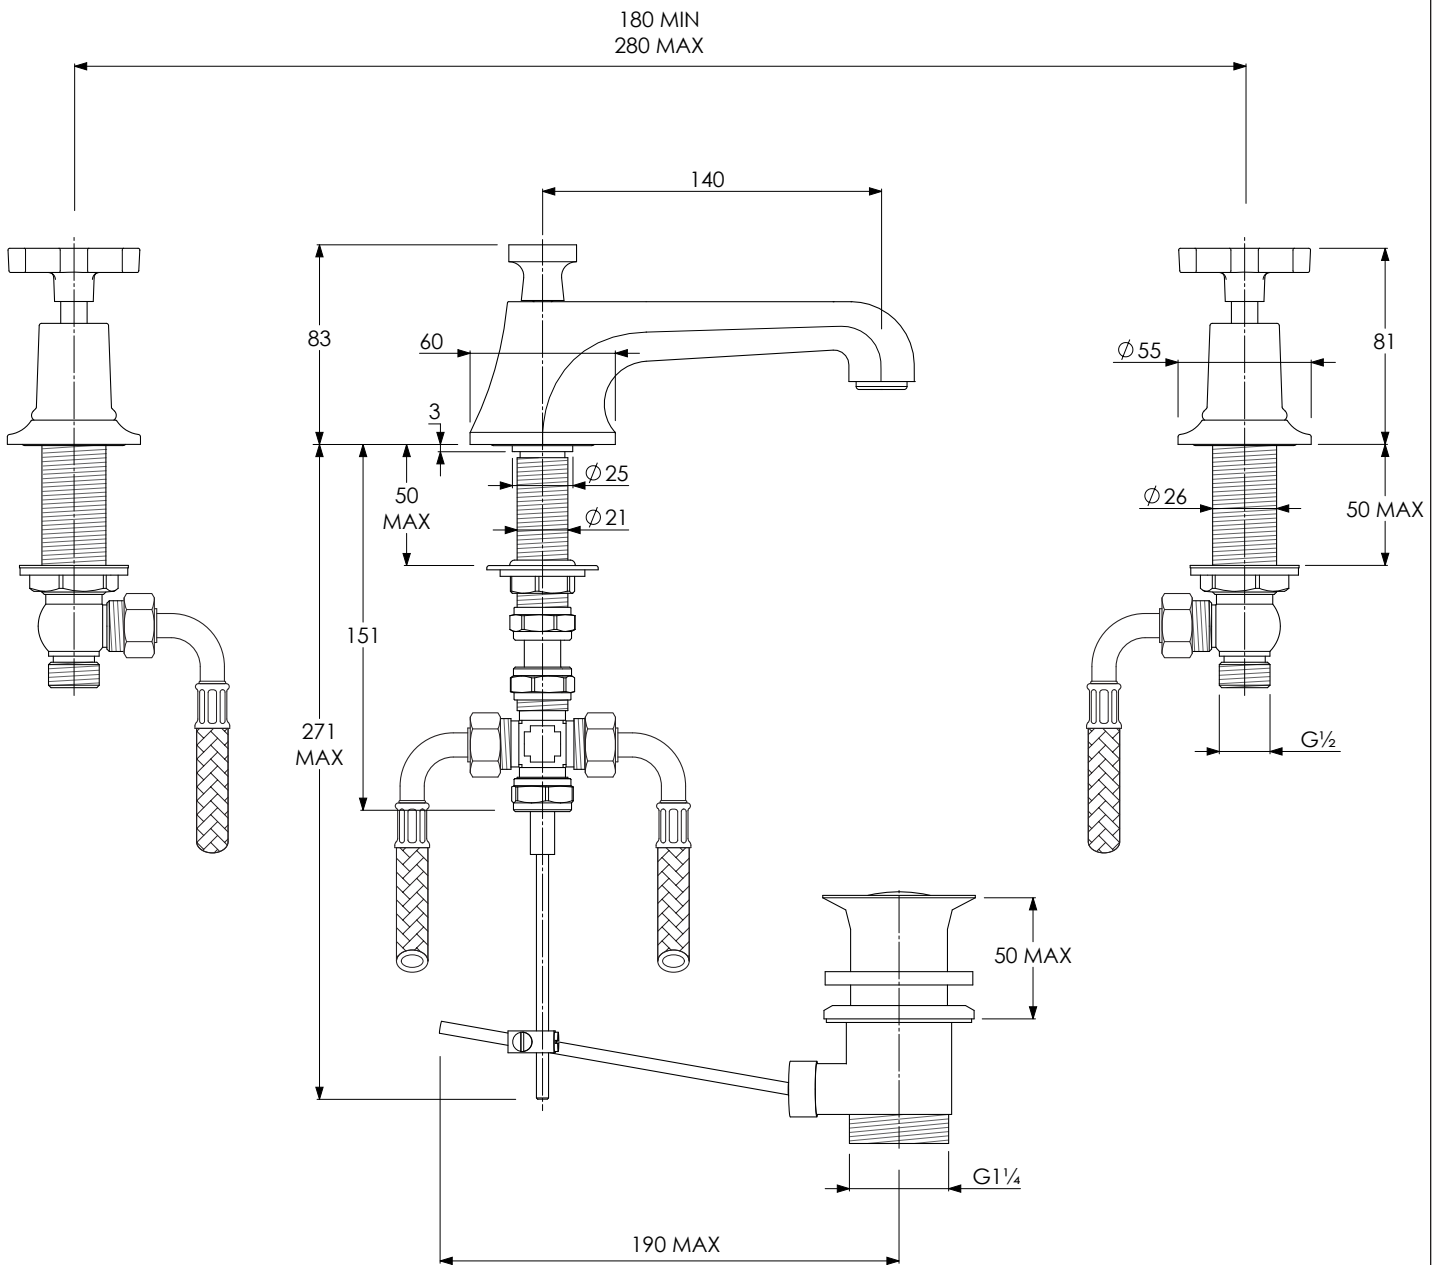

LEFROY BROOKS

IBROC HOUSE ESSEX ROAD
HODDESDON HERTS EN11 0QS UK
T: +44 (0)1992 708 316 F: +44 (0)1992 708 317

MH1228

MACKINTOSH BASIN MIXER WITH POP-UP
WASTE

DIMENSIONAL DATA SHEET

DATE: 02/01/2019

REVISION: C

COPYRIGHT © LBIP LTD. ALL RIGHTS RESERVED

DIMENSIONS IN MILLIMETRES

WHILST EVERY EFFORT IS MADE TO ENSURE THE ACCURACY OF THESE DATA SHEETS THEY ARE SUBJECT TO CHANGE WITHOUT NOTICE AS PART OF THE COMPANY'S PRODUCT DEVELOPMENT PROCESS