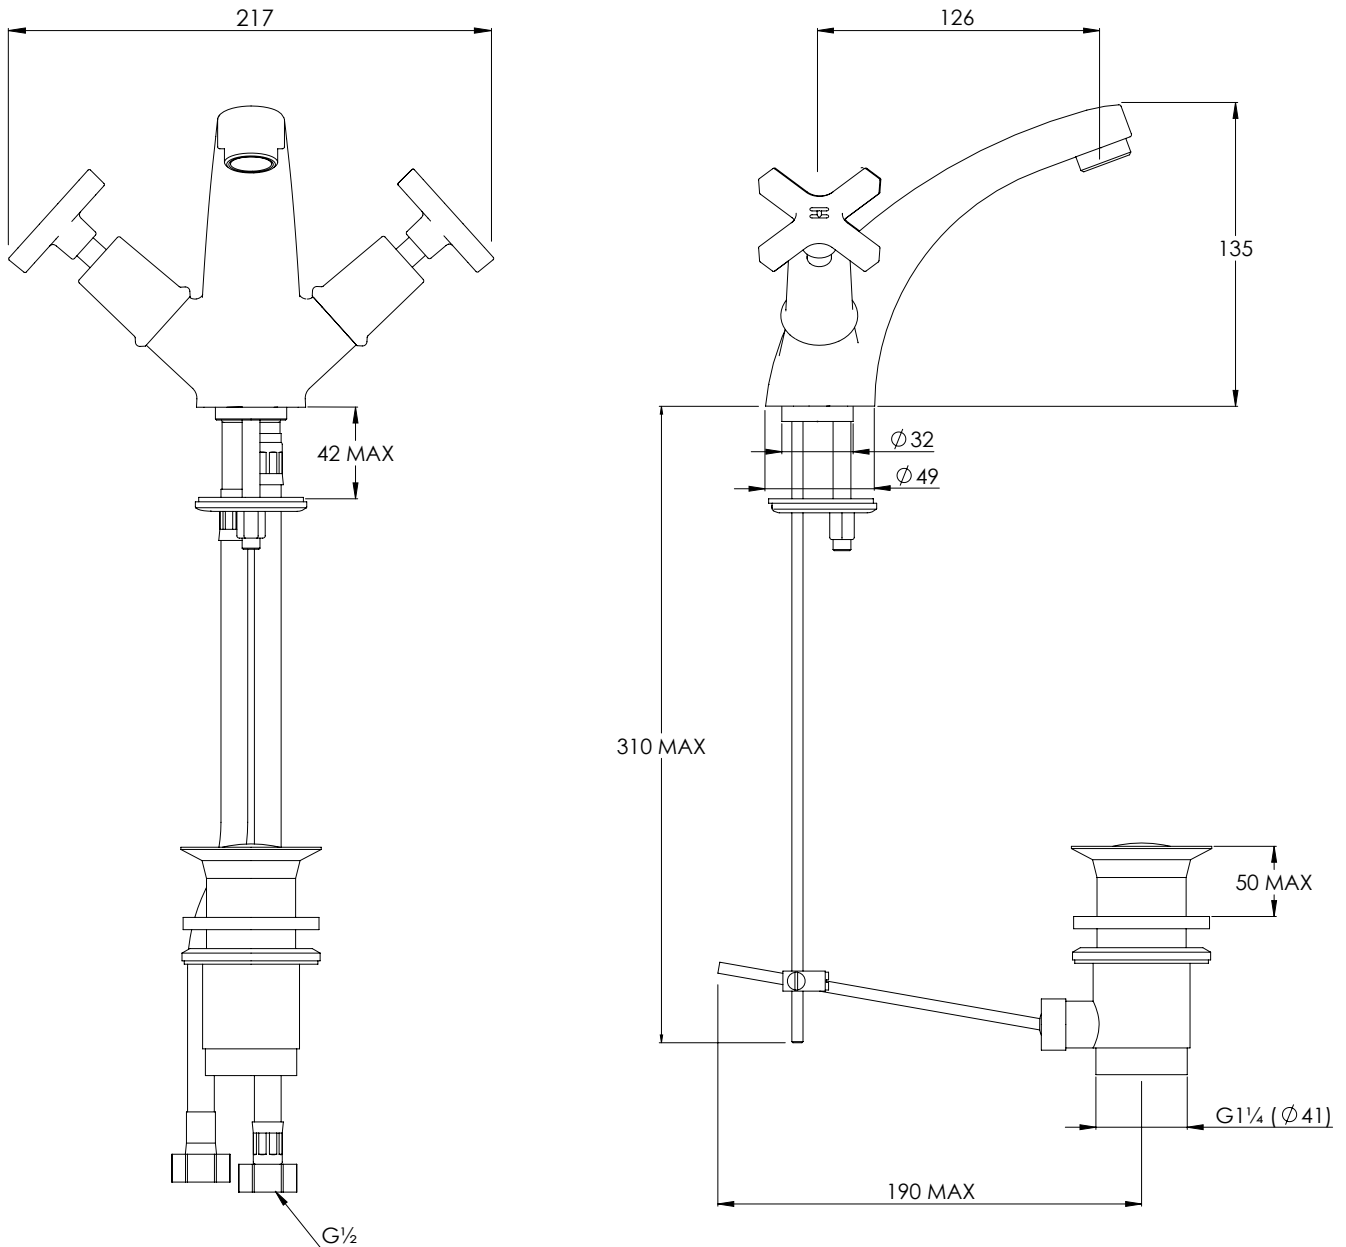

# MH1185

MACKINTOSH MONO BASIN MIXER WITH POP-UP  
WASTE

## DIMENSIONAL DATA SHEET

DATE: 26/11/2021

REVISION: C

COPYRIGHT © LBIP LTD. ALL RIGHTS RESERVED

DIMENSIONS IN MILLIMETRES

WHILST EVERY EFFORT IS MADE TO ENSURE THE ACCURACY OF THESE DATA SHEETS THEY ARE SUBJECT TO CHANGE WITHOUT NOTICE AS PART OF THE COMPANY'S PRODUCT DEVELOPMENT PROCESS