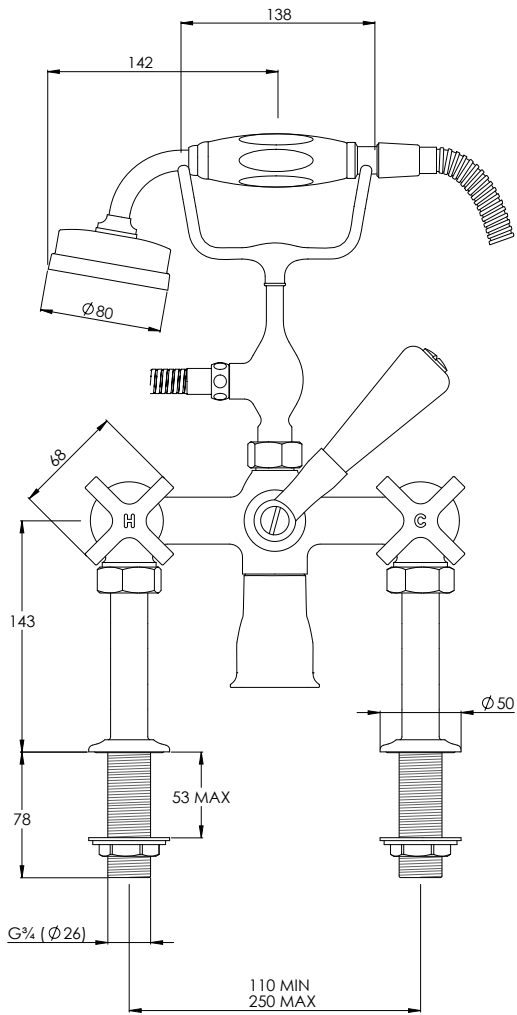

LEFROY BROOKS

IBROC HOUSE ESSEX ROAD
HODDESDON HERTS EN11 0QS UK
T: +44 (0)1992 708 316 F: +44 (0)1992 708 317

MH1100

MACKINTOSH DECK MOUNTED BATH SHOWER MIXER
WITH EASY CLEAN HAND SHOWER

DIMENSIONAL DATA SHEET

DATE: 03/05/2024

REVISION: B

COPYRIGHT © LBIP LTD. ALL RIGHTS RESERVED

DIMENSIONS IN MILLIMETRES

WHILST EVERY EFFORT IS MADE TO ENSURE THE ACCURACY OF THESE DATA SHEETS THEY ARE SUBJECT TO CHANGE WITHOUT NOTICE AS PART OF THE COMPANY'S PRODUCT DEVELOPMENT PROCESS