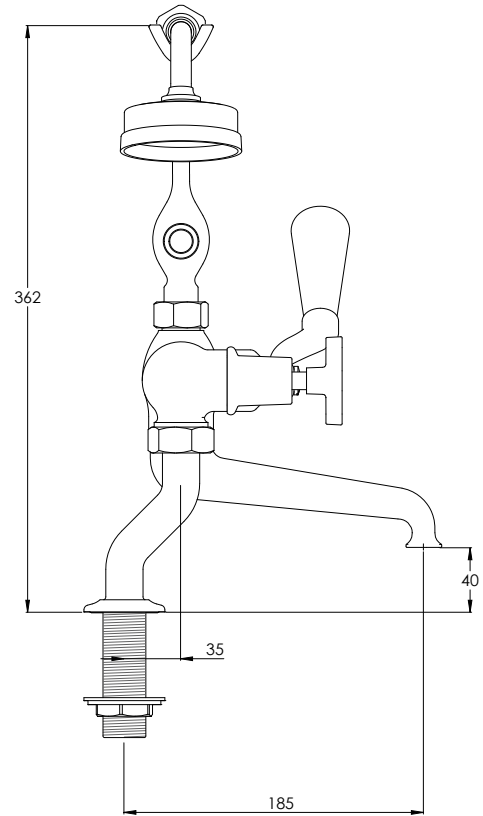

LEFROY BROOKS

IBROC HOUSE ESSEX ROAD
HODDESDON HERTS EN11 0QS UK
T: +44 (0)1992 708 316 F: +44 (0)1992 708 317

MH1100

MACKINTOSH DECK MOUNTED BATH SHOWER MIXER
WITH EASY CLEAN HAND SHOWER

DIMENSIONAL DATA SHEET

DATE: 03/05/2024

REVISION: B

COPYRIGHT © LBIP LTD. ALL RIGHTS RESERVED

DIMENSIONS IN MILLIMETRES

WHILST EVERY EFFORT IS MADE TO ENSURE THE ACCURACY OF THESE DATA SHEETS THEY ARE SUBJECT TO CHANGE WITHOUT NOTICE AS PART OF THE COMPANY'S PRODUCT DEVELOPMENT PROCESS