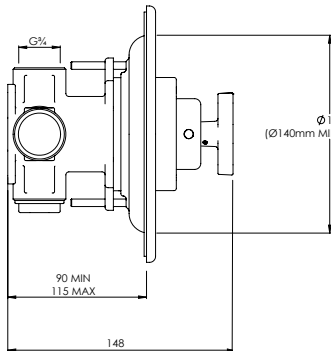

LEFROY BROOKS

IBROC HOUSE ESSEX ROAD
HODDESDON HERTS EN11 0QS UK
T: +44 (0)1992 708 316 F: +44 (0)1992 708 317

MB8804

MACKINTOSH BLACK ARCHIPELAGO THERMOSTATIC
VALVE WITH FLOW CONTROLS & EASY CLEAN HAND
SHOWER ON SLIDING RAIL

DIMENSIONAL DATA SHEET

DATE: 18/04/2024

REVISION: B

COPYRIGHT © LBIP LTD. ALL RIGHTS RESERVED

DIMENSIONS IN MILLIMETRES

WHILST EVERY EFFORT IS MADE TO ENSURE THE ACCURACY OF THESE DATA SHEETS THEY ARE SUBJECT TO CHANGE WITHOUT NOTICE AS PART OF THE COMPANY'S PRODUCT DEVELOPMENT PROCESS