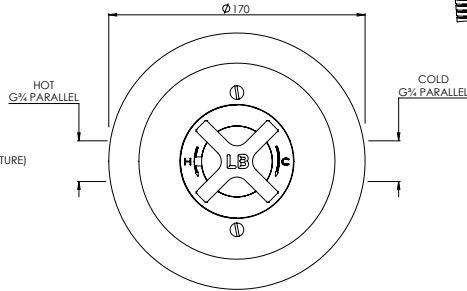

LEFROY BROOKS

IBROC HOUSE ESSEX ROAD
HODDESDON HERTS EN11 0QS UK
T: +44 (0)1992 708 316 F: +44 (0)1992 708 317

MB8804

MACKINTOSH BLACK ARCHIPELAGO THERMOSTATIC
VALVE WITH FLOW CONTROLS & EASY CLEAN HAND
SHOWER ON SLIDING RAIL

DIMENSIONAL DATA SHEET

DATE: 18/04/2024

REVISION: B

COPYRIGHT © LBIP LTD. ALL RIGHTS RESERVED

DIMENSIONS IN MILLIMETRES

WHILST EVERY EFFORT IS MADE TO ENSURE THE ACCURACY OF THESE DATA SHEETS THEY ARE SUBJECT TO CHANGE WITHOUT NOTICE AS PART OF THE COMPANY'S PRODUCT DEVELOPMENT PROCESS