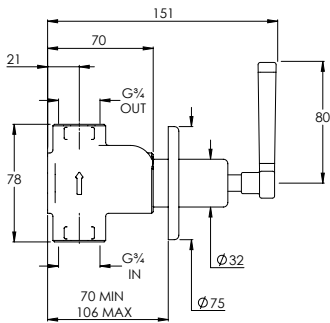

LEFROY BROOKS

IBROC HOUSE ESSEX ROAD
HODDESDON HERTS EN11 0QS UK
T: +44 (0)1992 708 316 F: +44 (0)1992 708 317

MB8804

MACKINTOSH BLACK ARCHIPELAGO THERMOSTATIC
VALVE WITH FLOW CONTROLS & EASY CLEAN HAND
SHOWER ON SLIDING RAIL

DIMENSIONAL DATA SHEET

DATE: 18/04/2024

REVISION: B

COPYRIGHT © LBIP LTD. ALL RIGHTS RESERVED

DIMENSIONS IN MILLIMETRES

WHILST EVERY EFFORT IS MADE TO ENSURE THE ACCURACY OF THESE DATA SHEETS THEY ARE SUBJECT TO CHANGE WITHOUT NOTICE AS PART OF THE COMPANY'S PRODUCT DEVELOPMENT PROCESS