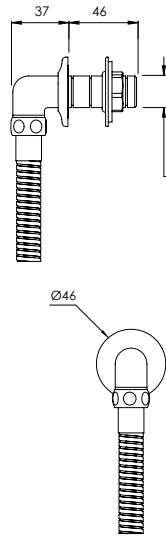

LEFROY BROOKS

IBROC HOUSE ESSEX ROAD
HODDESDON HERTS EN11 0QS UK
T: +44 (0)1992 708 316 F: +44 (0)1992 708 317

MB8804

MACKINTOSH BLACK ARCHIPELAGO THERMOSTATIC
VALVE WITH FLOW CONTROLS & EASY CLEAN HAND
SHOWER ON SLIDING RAIL

DIMENSIONAL DATA SHEET

DATE: 18/04/2024

REVISION: B

COPYRIGHT © LBIP LTD. ALL RIGHTS RESERVED

DIMENSIONS IN MILLIMETRES

WHILST EVERY EFFORT IS MADE TO ENSURE THE ACCURACY OF THESE DATA SHEETS THEY ARE SUBJECT TO CHANGE WITHOUT NOTICE AS PART OF THE COMPANY'S PRODUCT DEVELOPMENT PROCESS