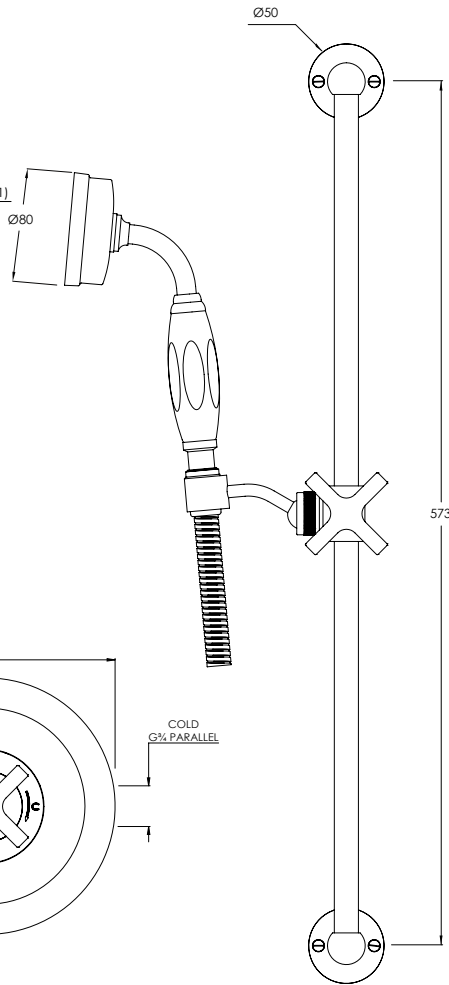

LEFROY BROOKS

IBROC HOUSE ESSEX ROAD
HODDESDON HERTS EN11 0QS UK
T: +44 (0)1992 708 316 F: +44 (0)1992 708 317

MB8804

MACKINTOSH BLACK ARCHIPELAGO THERMOSTATIC
VALVE WITH FLOW CONTROLS & EASY CLEAN HAND
SHOWER ON SLIDING RAIL

DIMENSIONAL DATA SHEET

DATE: 18/04/2024

REVISION: B

COPYRIGHT © LBIP LTD. ALL RIGHTS RESERVED

DIMENSIONS IN MILLIMETRES

WHILST EVERY EFFORT IS MADE TO ENSURE THE ACCURACY OF THESE DATA SHEETS THEY ARE SUBJECT TO CHANGE WITHOUT NOTICE AS PART OF THE COMPANY'S PRODUCT DEVELOPMENT PROCESS