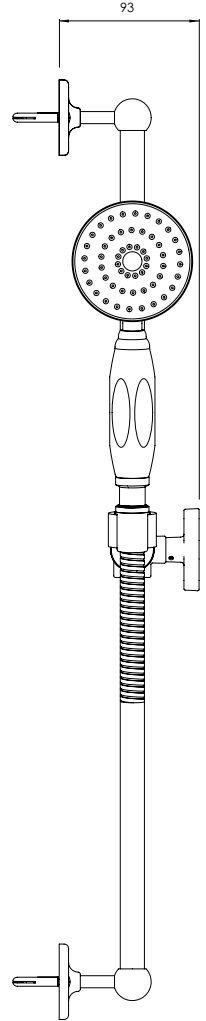

LEFROY BROOKS

IBROC HOUSE ESSEX ROAD
HODDESDON HERTS EN11 0QS UK
T: +44 (0)1992 708 316 F: +44 (0)1992 708 317

MB8804

MACKINTOSH BLACK ARCHIPELAGO THERMOSTATIC
VALVE WITH FLOW CONTROLS & EASY CLEAN HAND
SHOWER ON SLIDING RAIL

DIMENSIONAL DATA SHEET

DATE: 18/04/2024

REVISION: B

COPYRIGHT © LBIP LTD. ALL RIGHTS RESERVED

DIMENSIONS IN MILLIMETRES

WHILST EVERY EFFORT IS MADE TO ENSURE THE ACCURACY OF THESE DATA SHEETS THEY ARE SUBJECT TO CHANGE WITHOUT NOTICE AS PART OF THE COMPANY'S PRODUCT DEVELOPMENT PROCESS