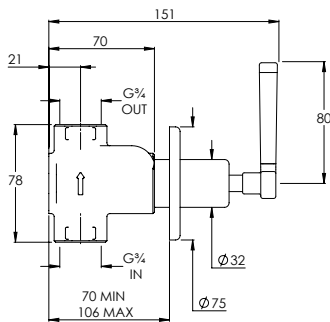

LEFROY BROOKS

IBROC HOUSE ESSEX ROAD
HODDESDON HERTS EN11 0QS UK
T: +44 (0)1992 708 316 F: +44 (0)1992 708 317

MB8804

MACKINTOSH BLACK ARCHIPELAGO THERMOSTATIC
VALVE WITH FLOW CONTROLS & EASY CLEAN HAND
SHOWER ON SLIDING RAIL

DIMENSIONAL DATA SHEET

DATE: 18/04/2024

REVISION: B

COPYRIGHT © LBIP LTD. ALL RIGHTS RESERVED

DIMENSIONS IN MILLIMETRES

WHILST EVERY EFFORT IS MADE TO ENSURE THE ACCURACY OF THESE DATA SHEETS THEY ARE SUBJECT TO CHANGE WITHOUT NOTICE AS PART OF THE COMPANY'S PRODUCT DEVELOPMENT PROCESS