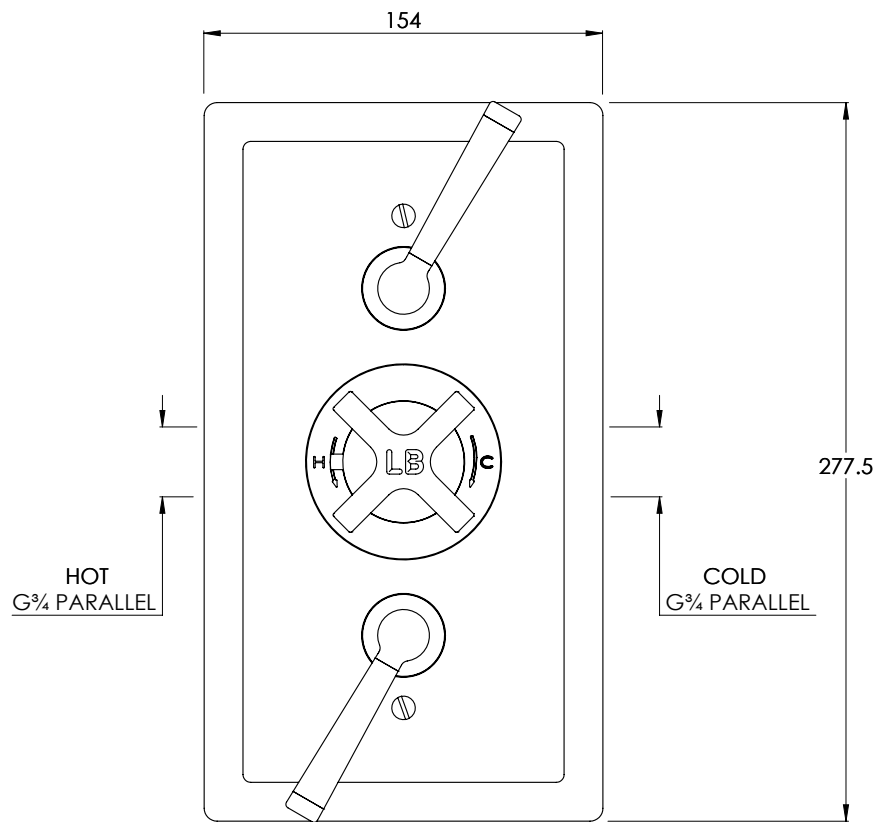

# MB8736

MACKINTOSH BLACK DUAL CONTROL CONCEALED THERMOSTATIC SHOWER VALVE

DIMENSIONAL DATA SHEET

DATE: 23/01/2020

REVISION: B

COPYRIGHT © LBIP LTD. ALL RIGHTS RESERVED

DIMENSIONS IN MILLIMETRES

WHILST EVERY EFFORT IS MADE TO ENSURE THE ACCURACY OF THESE DATA SHEETS THEY ARE SUBJECT TO CHANGE WITHOUT NOTICE AS PART OF THE COMPANY'S PRODUCT DEVELOPMENT PROCESS