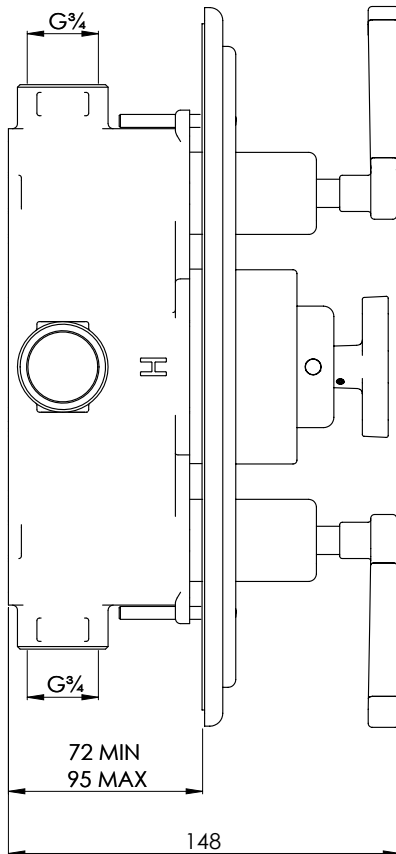

# MB8736

MACKINTOSH BLACK DUAL CONTROL CONCEALED THERMOSTATIC SHOWER VALVE

DIMENSIONAL DATA SHEET

DATE: 23/01/2020

REVISION: B

COPYRIGHT © LBIP LTD. ALL RIGHTS RESERVED

DIMENSIONS IN MILLIMETRES

WHILST EVERY EFFORT IS MADE TO ENSURE THE ACCURACY OF THESE DATA SHEETS THEY ARE SUBJECT TO CHANGE WITHOUT NOTICE AS PART OF THE COMPANY'S PRODUCT DEVELOPMENT PROCESS