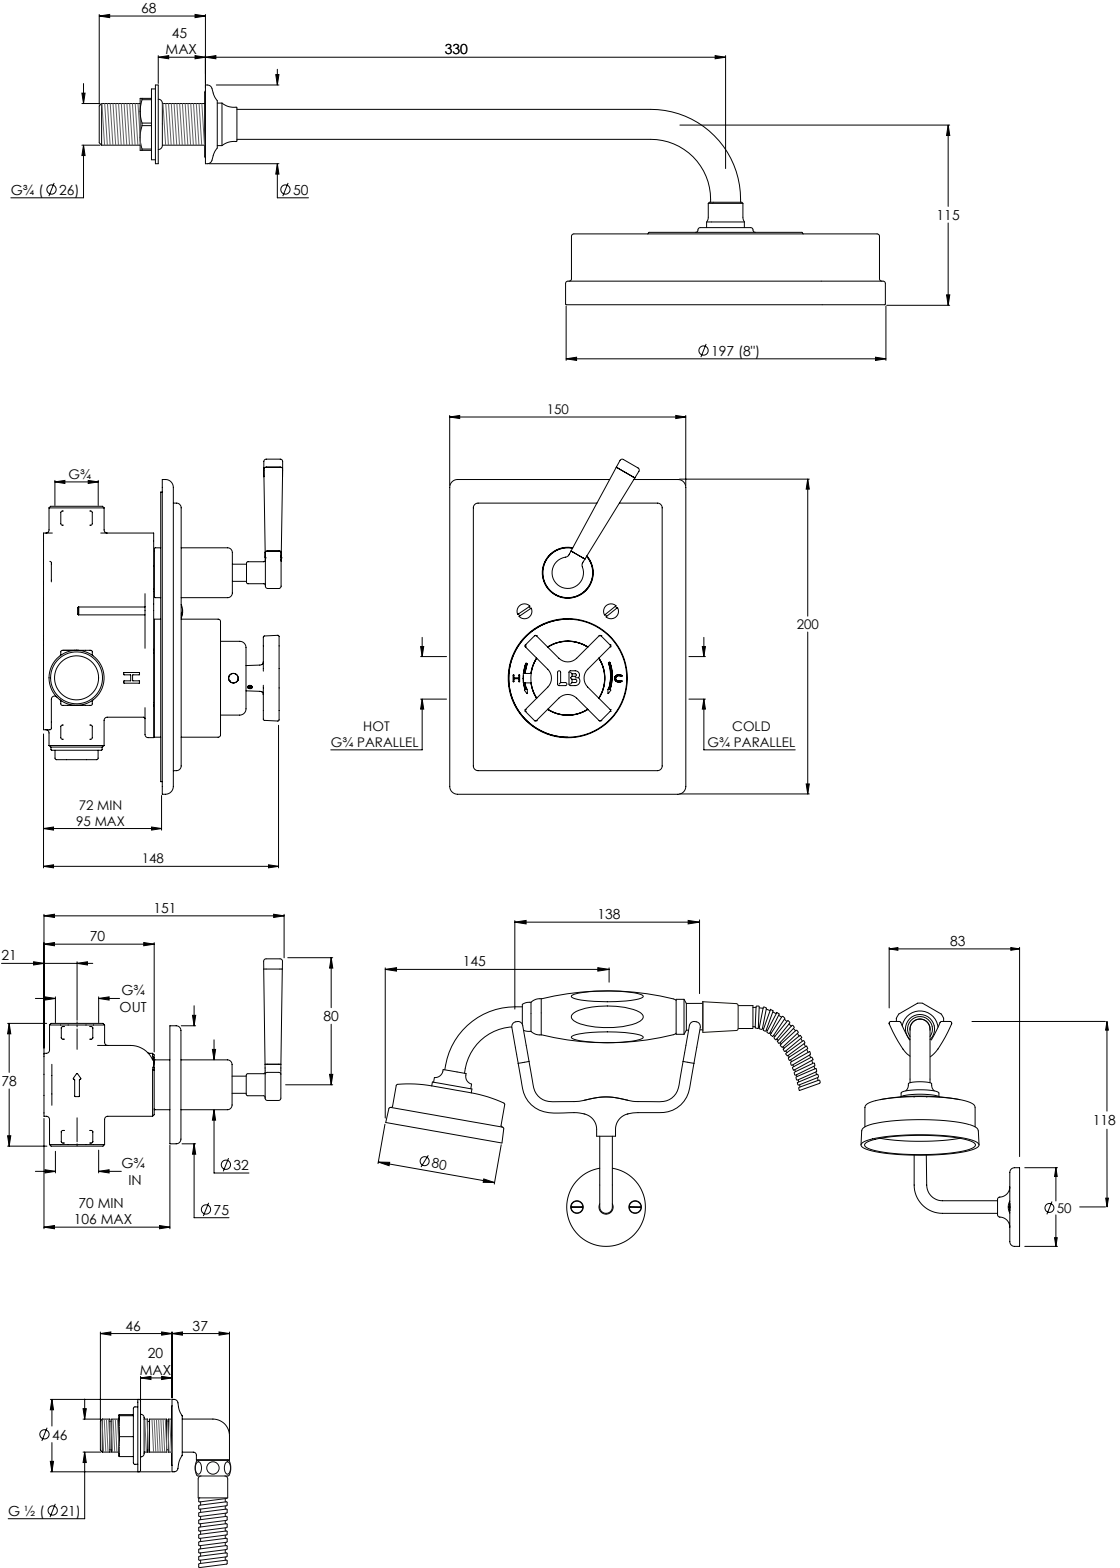

LEFROY BROOKS

1BROC HOUSE ESSEX ROAD
HODDESDON HERTS EN11 0QS UK
T: +44 (0)1992 708 316 F: +44 (0)1992 708 317

MB8716

MACKINTOSH BLACK CONCEALED THERMOSTATIC
VALVE WITH EASY CLEAN HAND SHOWER & 8" ROSE

DIMENSIONAL DATA SHEET

DATE: 18/04/2024

REVISION: C

COPYRIGHT © LBIP LTD. ALL RIGHTS RESERVED

DIMENSIONS IN MILLIMETRES

WHILST EVERY EFFORT IS MADE TO ENSURE THE ACCURACY OF THESE DATA SHEETS THEY ARE SUBJECT TO CHANGE WITHOUT NOTICE AS PART OF THE COMPANY'S PRODUCT DEVELOPMENT PROCESS