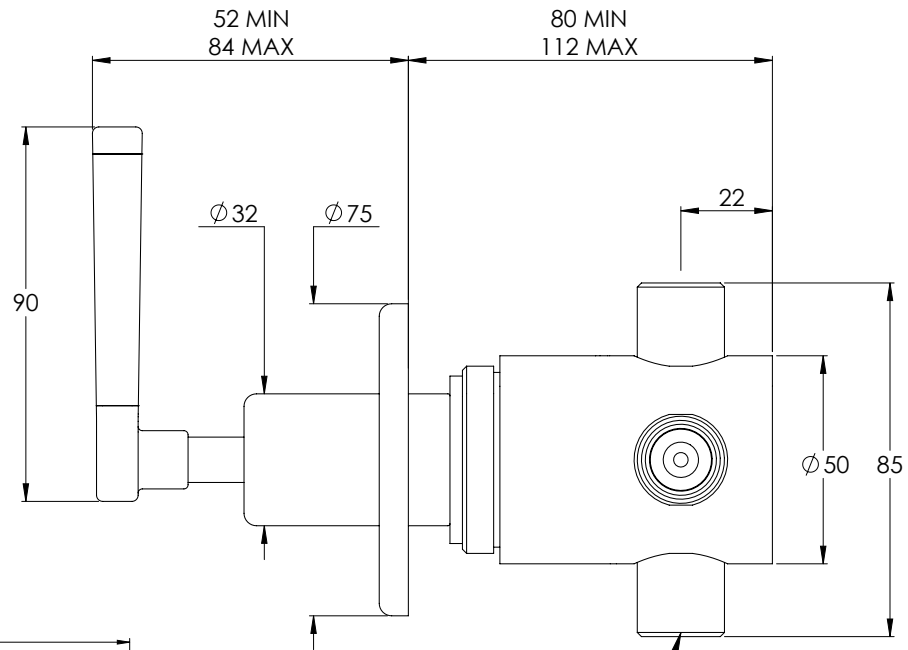

LEFROY BROOKS

IBROC HOUSE ESSEX ROAD
HODDESDON HERTS EN11 0QS UK
T: +44 (0)1992 708 316 F: +44 (0)1992 708 317

MB1721

MACKINTOSH BLACK WALL MOUNTED TWO-WAY
DIVERTER
(Ø75MM WALL PLATE)

DIMENSIONAL DATA SHEET

DATE: 01/05/24

REVISION: B

WALL MOUNTING PLATE
(OPTIONAL)

4 NO. PORTS G1/2

COPYRIGHT © LBIP LTD. ALL RIGHTS RESERVED

DIMENSIONS IN MILLIMETRES

WHILST EVERY EFFORT IS MADE TO ENSURE THE ACCURACY OF THESE DATA SHEETS THEY ARE SUBJECT TO CHANGE WITHOUT NOTICE AS PART OF THE COMPANY'S PRODUCT DEVELOPMENT PROCESS