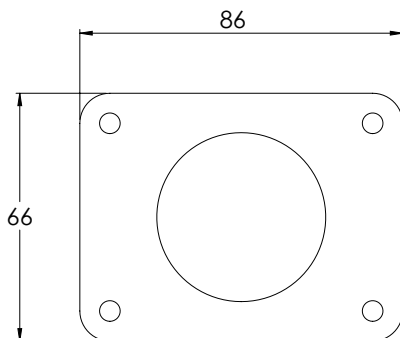

LEFROY BROOKS

IBROC HOUSE ESSEX ROAD
HODDESDON HERTS EN11 0QS UK
T: +44 (0)1992 708 316 F: +44 (0)1992 708 317

MB1721

MACKINTOSH BLACK WALL MOUNTED TWO-WAY
DIVERTER
(Ø75MM WALL PLATE)

DIMENSIONAL DATA SHEET

DATE: 01/05/24

REVISION: B

WALL MOUNTING PLATE
(OPTIONAL)

4 NO. PORTS G1/2

COPYRIGHT © LBIP LTD. ALL RIGHTS RESERVED

DIMENSIONS IN MILLIMETRES

WHILST EVERY EFFORT IS MADE TO ENSURE THE ACCURACY OF THESE DATA SHEETS THEY ARE SUBJECT TO CHANGE WITHOUT NOTICE AS PART OF THE COMPANY'S PRODUCT DEVELOPMENT PROCESS