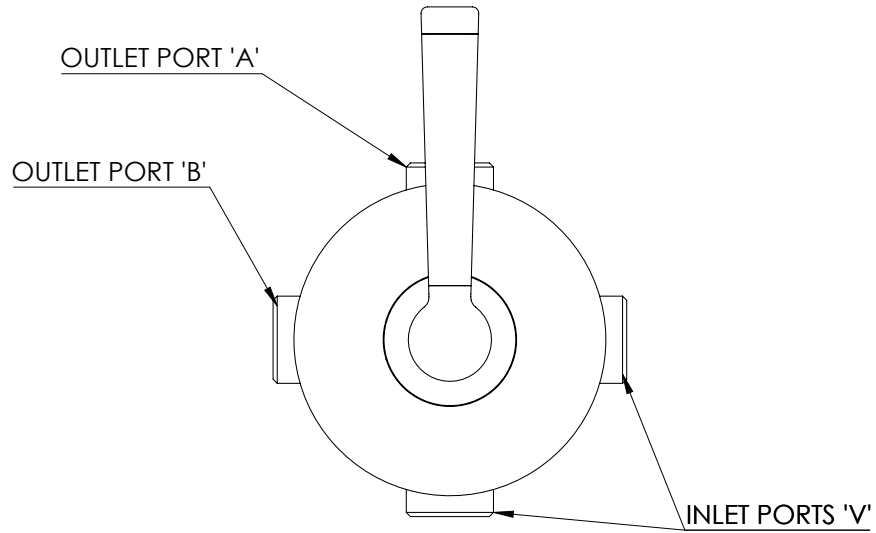

LEFROY BROOKS

IBROC HOUSE ESSEX ROAD
HODDESDON HERTS EN11 0QS UK
T: +44 (0)1992 708 316 F: +44 (0)1992 708 317

MB1721

MACKINTOSH BLACK WALL MOUNTED TWO-WAY
DIVERTER
(Ø75MM WALL PLATE)

DIMENSIONAL DATA SHEET

DATE: 01/05/24

REVISION: B

WALL MOUNTING PLATE
(OPTIONAL)

4 NO. PORTS G1/2

COPYRIGHT © LBIP LTD. ALL RIGHTS RESERVED

DIMENSIONS IN MILLIMETRES

WHILST EVERY EFFORT IS MADE TO ENSURE THE ACCURACY OF THESE DATA SHEETS THEY ARE SUBJECT TO CHANGE WITHOUT NOTICE AS PART OF THE COMPANY'S PRODUCT DEVELOPMENT PROCESS