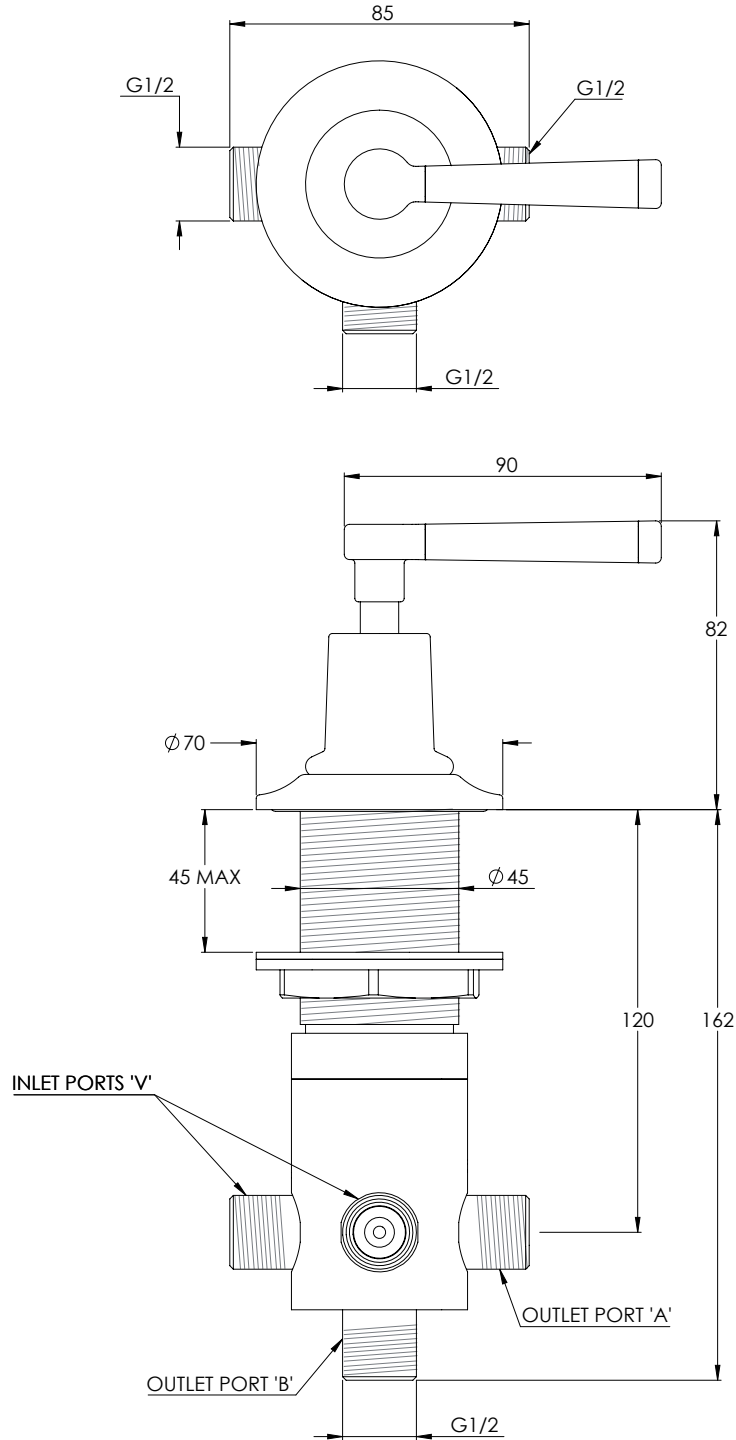

# MB1650

MACKINTOSH BLACK LEVER DECK MOUNTED  
'TWO-WAY' DIVERTER

DIMENSIONAL DATA SHEET

DATE: 06/08/2021

REVISION: A

COPYRIGHT © LBIP LTD. ALL RIGHTS RESERVED

DIMENSIONS IN MILLIMETRES

WHILST EVERY EFFORT IS MADE TO ENSURE THE ACCURACY OF THESE DATA SHEETS THEY ARE SUBJECT TO CHANGE WITHOUT NOTICE AS PART OF THE COMPANY'S PRODUCT DEVELOPMENT PROCESS