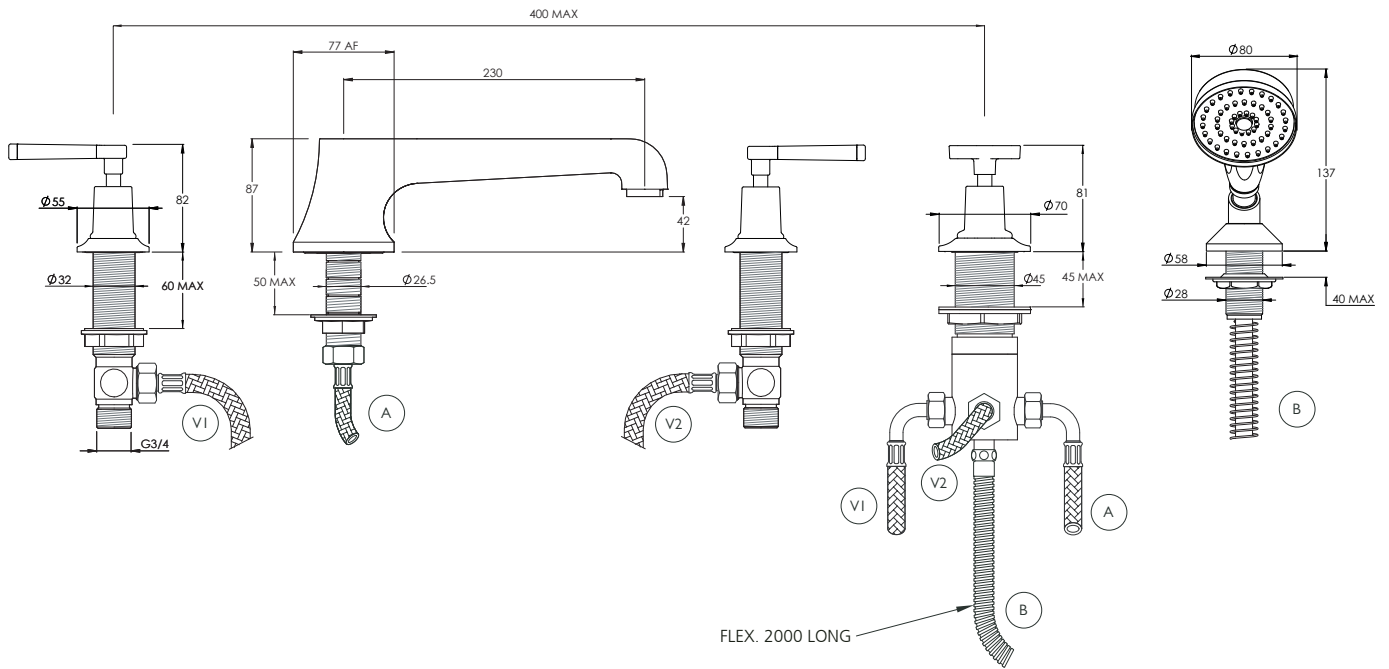

# MB1260

MACKINTOSH BLACK LEVER FIVE HOLE BATH SET WITH  
DIVERTER & PULL OUT EASY CLEAN HAND SHOWER

DIMENSIONAL DATA SHEET

DATE: 18/04/2024

REVISION: B

COPYRIGHT © LBIP LTD. ALL RIGHTS RESERVED

DIMENSIONS IN MILLIMETRES