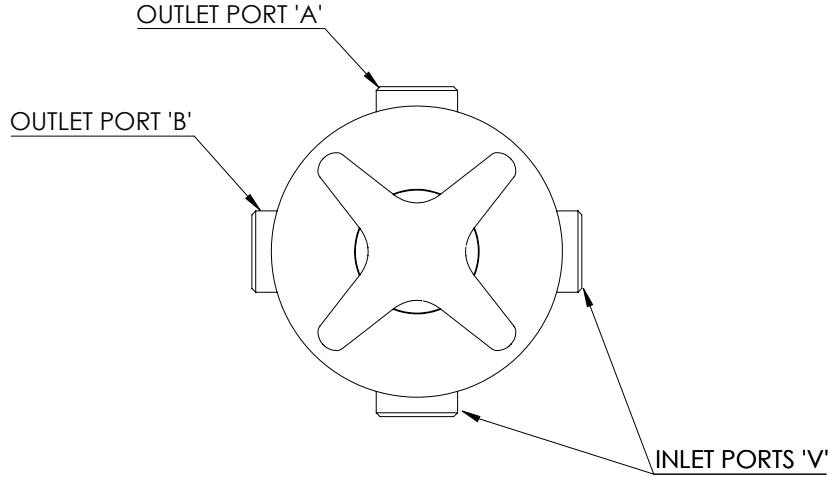

# LS1721

STAR HANDLE WALL MOUNTED TWO-WAY DIVERTER

(Ø75MM WALL PLATE)

DIMENSIONAL DATA SHEET

DATE: 15/03/2024

REVISION: A

WALL MOUNTING PLATE  
(OPTIONAL)

DIMENSIONS IN MILLIMETRES