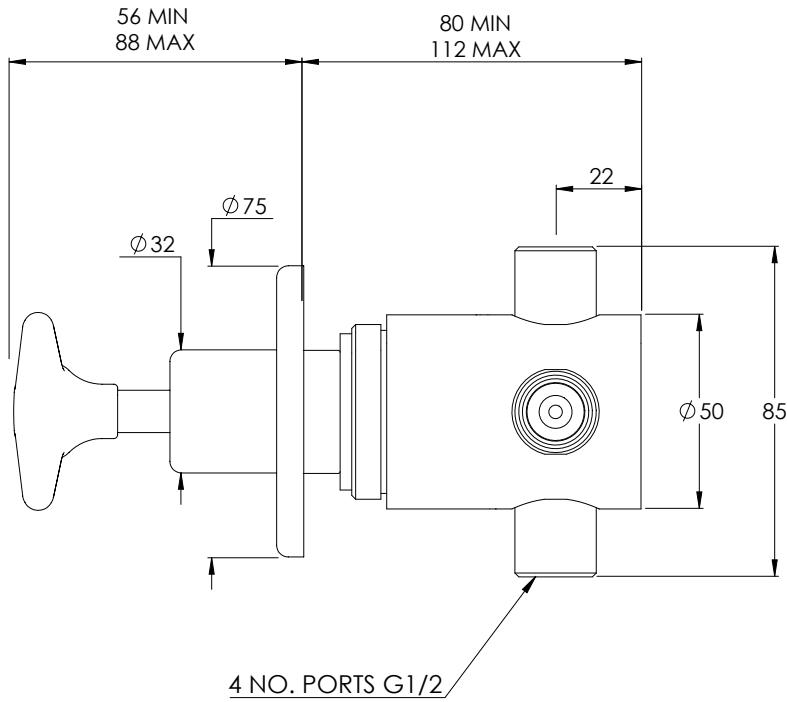

# LS1721

STAR HANDLE WALL MOUNTED TWO-WAY DIVERTER

(Ø75MM WALL PLATE)

DIMENSIONAL DATA SHEET

DATE: 15/03/2024

REVISION: A

WALL MOUNTING PLATE  
(OPTIONAL)

DIMENSIONS IN MILLIMETRES