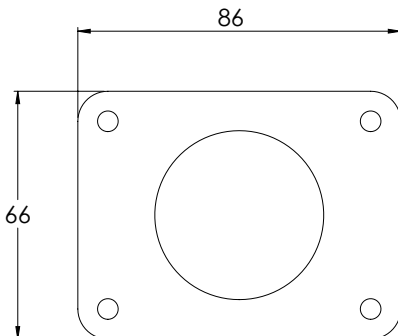

# LS1721

STAR HANDLE WALL MOUNTED TWO-WAY DIVERTER

(Ø75MM WALL PLATE)

DIMENSIONAL DATA SHEET

DATE: 15/03/2024

REVISION: A

WALL MOUNTING PLATE  
(OPTIONAL)

DIMENSIONS IN MILLIMETRES