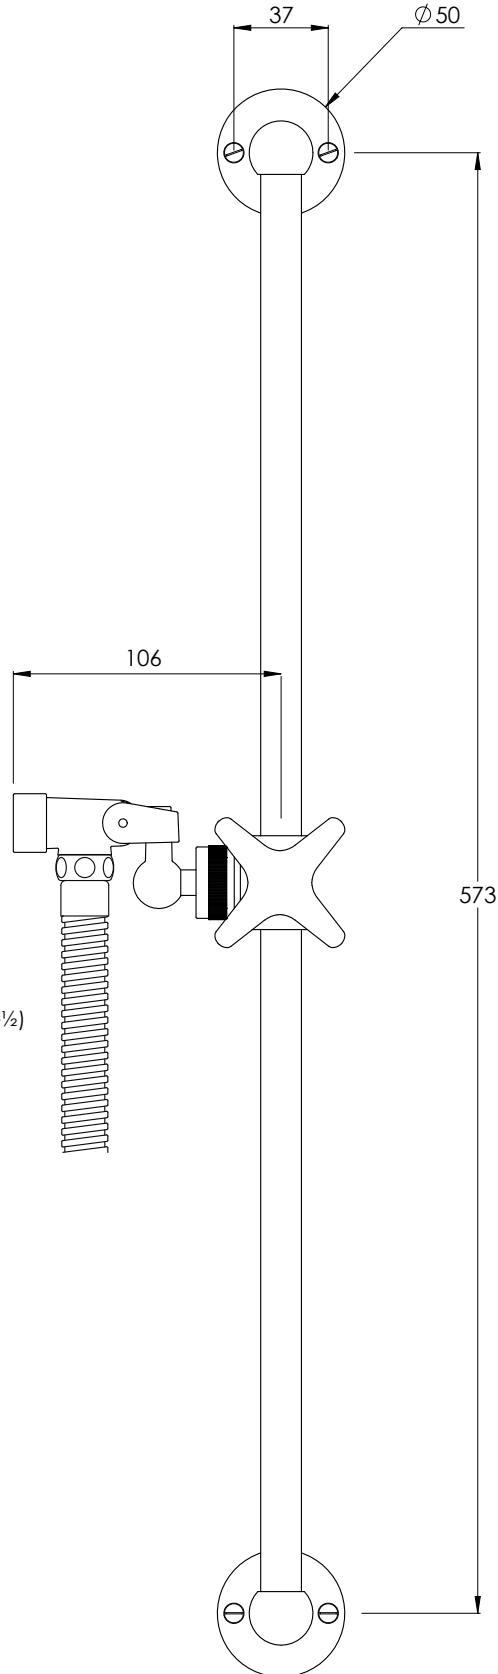

LEFROY BROOKS

IBROC HOUSE ESSEX ROAD
HODDESDON HERTS EN11 0QS UK
T: +44 (0)1992 708 316 F: +44 (0)1992 708 317

LS1720

CLASSIC STAR SLIDING RAIL KIT WITH HOOK & CONNECTOR

DIMENSIONAL DATA SHEET

DATE: 25/09/2019

REVISION: A

HOSE SOLD SEPERATELY (G½)

DIMENSIONS IN MILLIMETRES

COPYRIGHT © LBIP LTD. ALL RIGHTS RESERVED

WHILST EVERY EFFORT IS MADE TO ENSURE THE ACCURACY OF THESE DATA SHEETS THEY ARE SUBJECT TO CHANGE WITHOUT NOTICE AS PART OF THE COMPANY'S PRODUCT DEVELOPMENT PROCESS