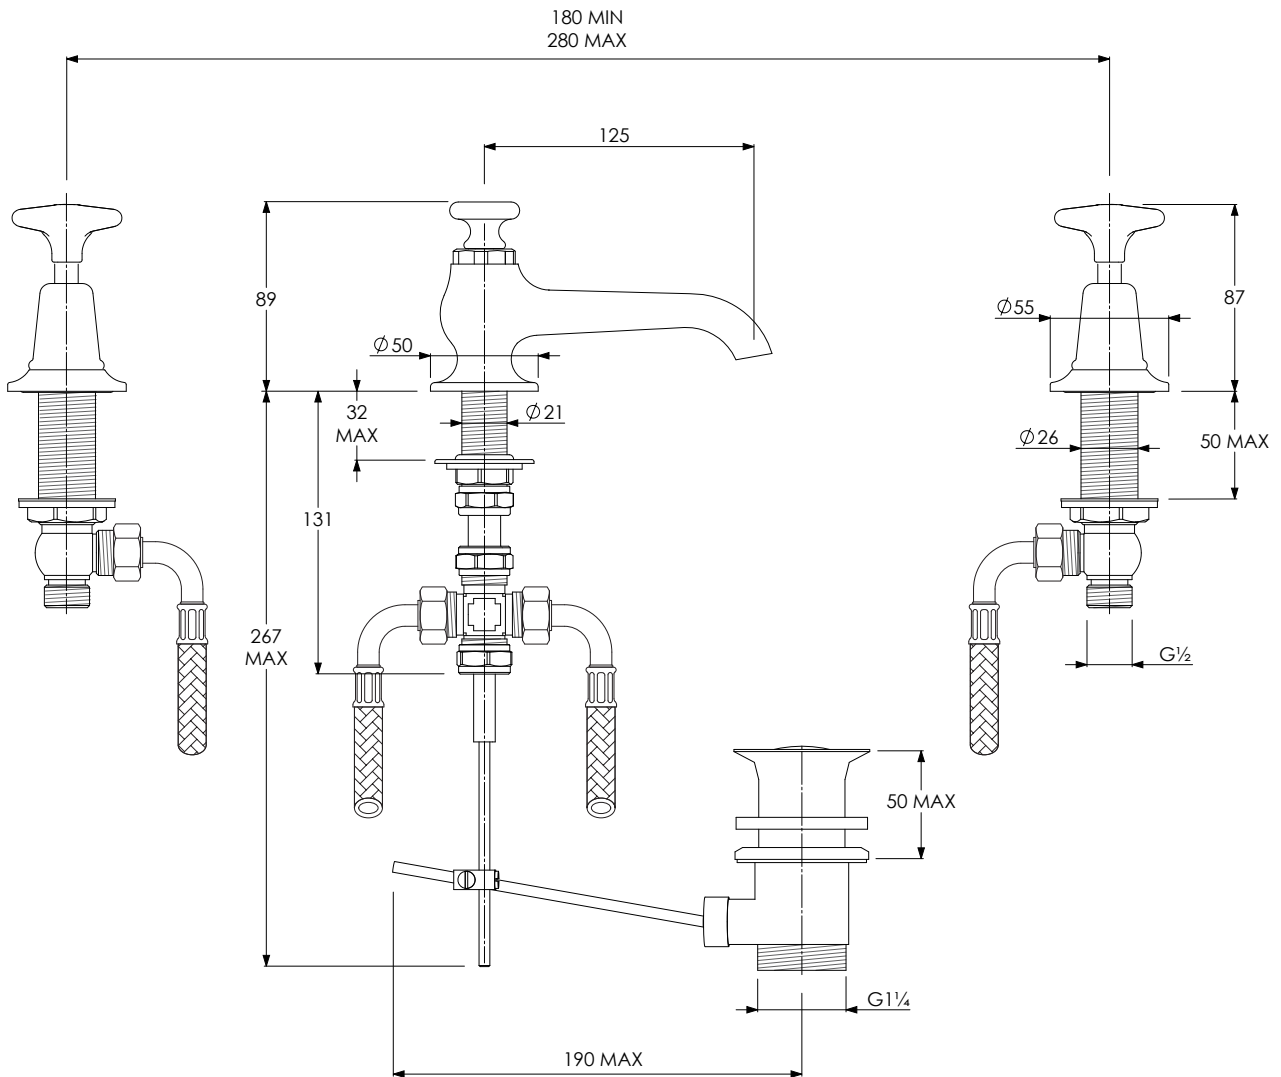

LEFROY BROOKS

IBROC HOUSE ESSEX ROAD
HODDESDON HERTS EN11 0QS UK
T: +44 (0)1992 708 316 F: +44 (0)1992 708 317

LS1224

CONNAUGHT BASIN MIXER WITH STAR HANDLES
AND POP-UP WASTE

DIMENSIONAL DATA SHEET

DATE: 13/01/2021

REVISION: A

COPYRIGHT © LBIP LTD. ALL RIGHTS RESERVED

DIMENSIONS IN MILLIMETRES

WHILST EVERY EFFORT IS MADE TO ENSURE THE ACCURACY OF THESE DATA SHEETS THEY ARE SUBJECT TO CHANGE WITHOUT NOTICE AS PART OF THE COMPANY'S PRODUCT DEVELOPMENT PROCESS