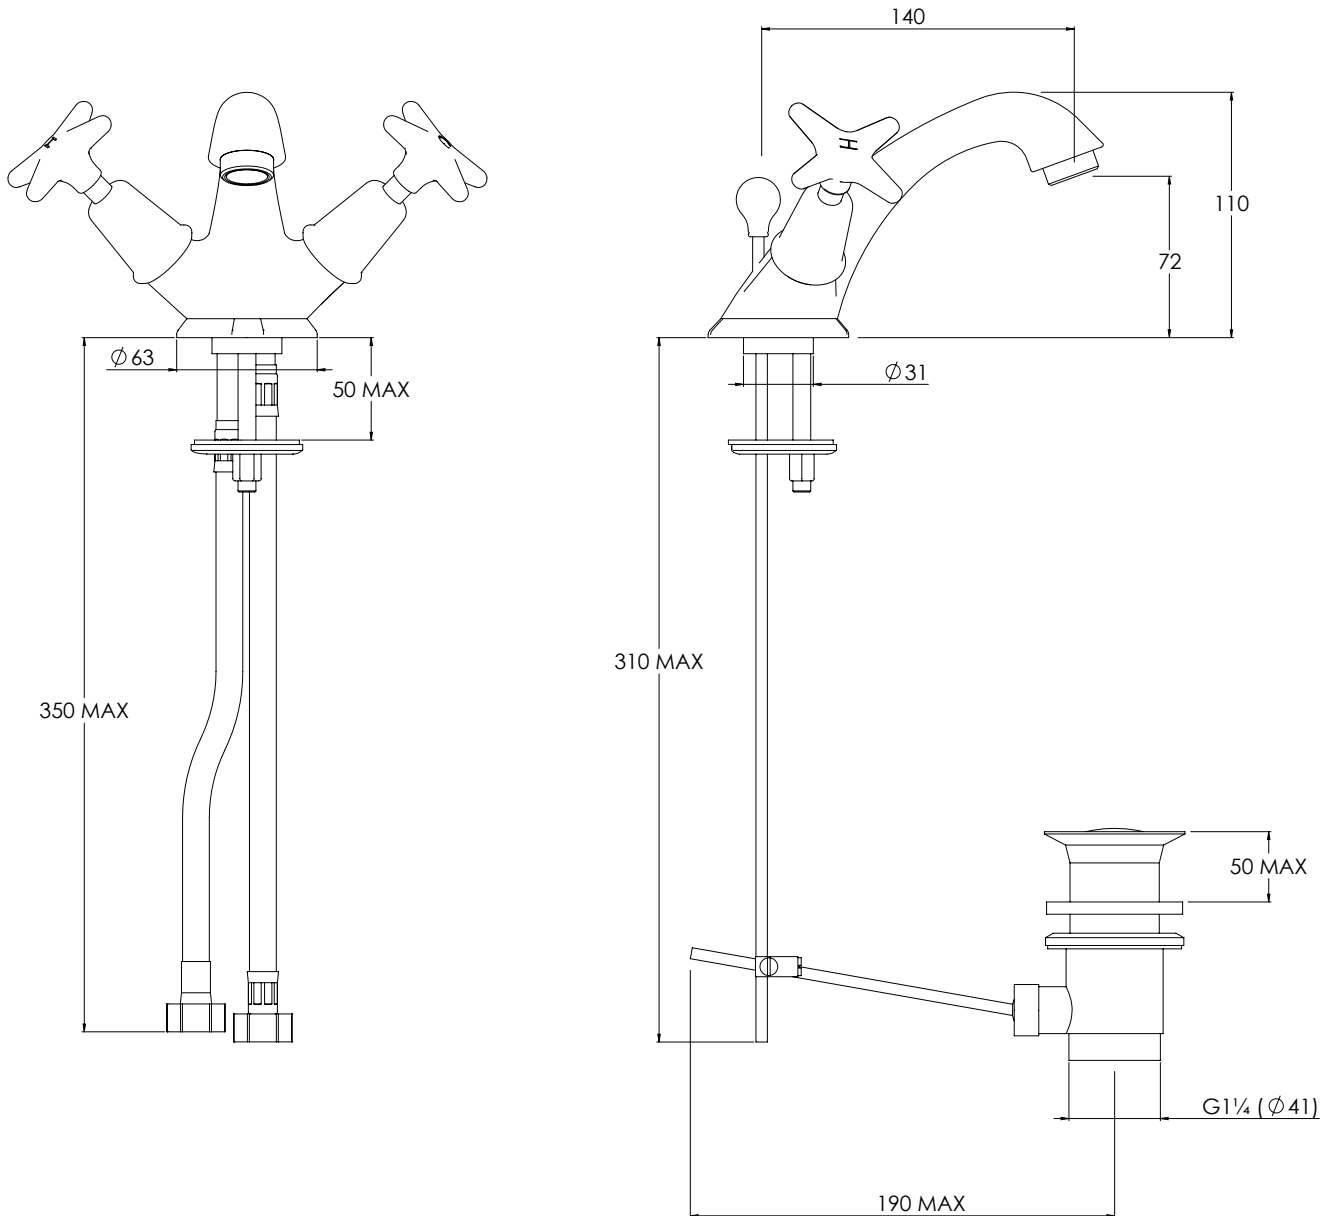

LEFROY BROOKS

IBROC HOUSE ESSEX ROAD
HODDESDON HERTS EN11 0QS UK
T: +44 (0)1992 708 316 F: +44 (0)1992 708 317

LS1189

CONNAUGHT MONO BASIN MIXER WITH
CLASSIC STAR HANDLES AND POP-UP WASTE

DIMENSIONAL DATA SHEET

DATE: 07/08/2020

REVISION: A

COPYRIGHT © LBIP LTD. ALL RIGHTS RESERVED

DIMENSIONS IN MILLIMETRES

WHILST EVERY EFFORT IS MADE TO ENSURE THE ACCURACY OF THESE DATA SHEETS THEY ARE SUBJECT TO CHANGE WITHOUT NOTICE AS PART OF THE COMPANY'S PRODUCT DEVELOPMENT PROCESS