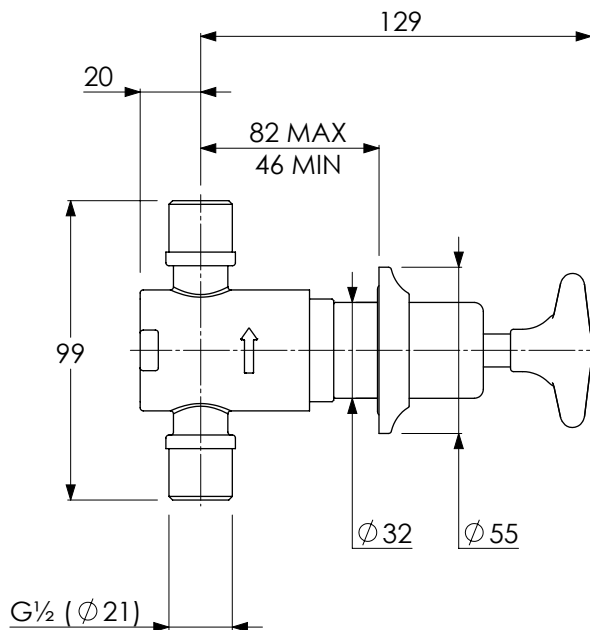

LEFROY BROOKS

IBROC HOUSE ESSEX ROAD
HODDESDON HERTS EN11 0QS UK
T: +44 (0)1992 708 316 F: +44 (0)1992 708 317

LS1152

CLASSIC WALL MOUNTED BATH SPOUT WITH
STAR HANDLES

DIMENSIONAL DATA SHEET

DATE: 08/02/19

REVISION: A

DIMENSIONS IN MILLIMETRES

COPYRIGHT © LBIP LTD. ALL RIGHTS RESERVED

WHILST EVERY EFFORT IS MADE TO ENSURE THE ACCURACY OF THESE DATA SHEETS THEY ARE SUBJECT TO CHANGE WITHOUT NOTICE AS PART OF THE COMPANY'S PRODUCT DEVELOPMENT PROCESS