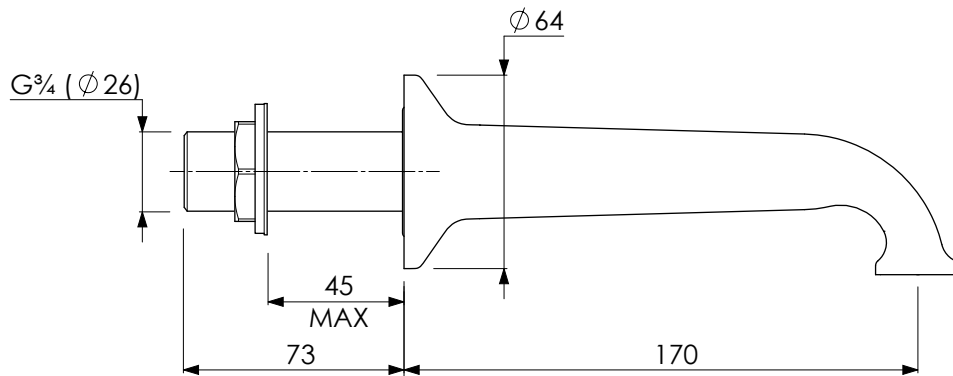

LEFROY BROOKS

IBROC HOUSE ESSEX ROAD
HODDESDON HERTS EN11 0QS UK
T: +44 (0)1992 708 316 F: +44 (0)1992 708 317

LS1152

CLASSIC WALL MOUNTED BATH SPOUT WITH
STAR HANDLES

DIMENSIONAL DATA SHEET

DATE: 08/02/19

REVISION: A

DIMENSIONS IN MILLIMETRES

COPYRIGHT © LBIP LTD. ALL RIGHTS RESERVED

WHILST EVERY EFFORT IS MADE TO ENSURE THE ACCURACY OF THESE DATA SHEETS THEY ARE SUBJECT TO CHANGE WITHOUT NOTICE AS PART OF THE COMPANY'S PRODUCT DEVELOPMENT PROCESS