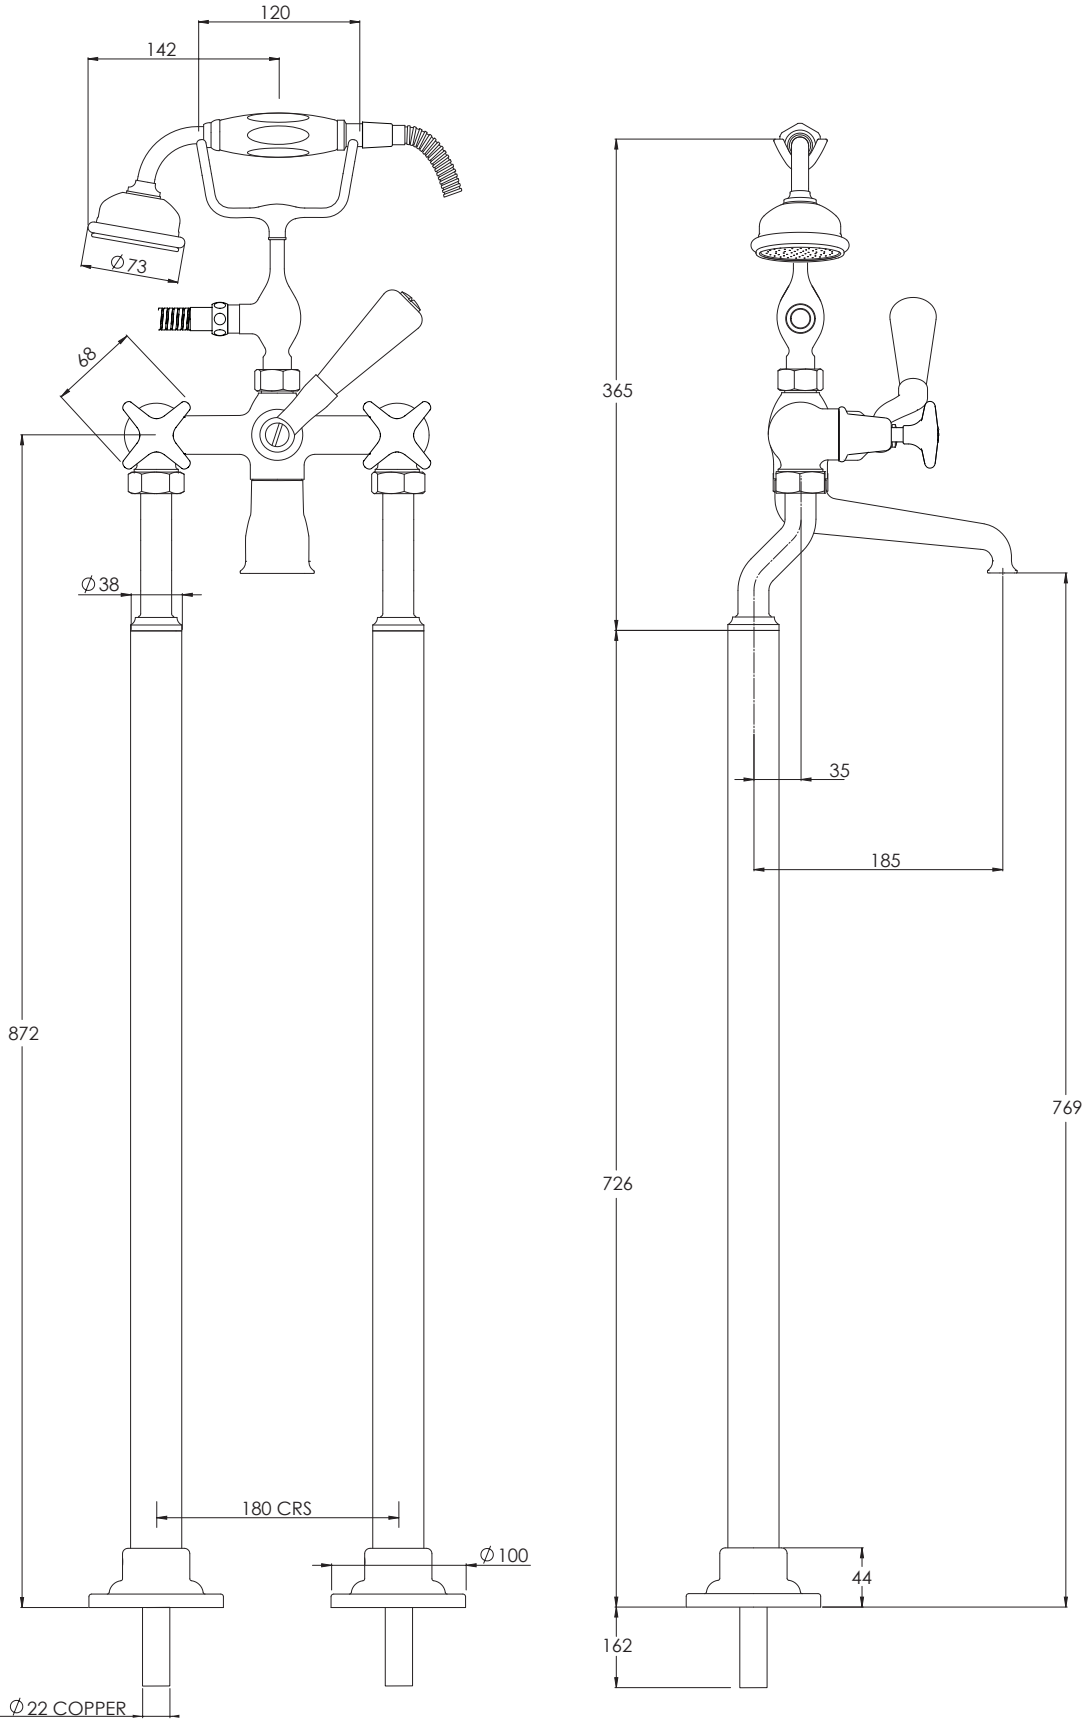

## LS1144

CONNAUGHT BATH SHOWER MIXER WITH STAR  
HANDLES AND STAND PIPES

### DIMENSIONAL DATA SHEET

DATE: 14/01/21

REVISION: A

COPYRIGHT © LBIP LTD. ALL RIGHTS RESERVED

DIMENSIONS IN MILLIMETRES

WHILST EVERY EFFORT IS MADE TO ENSURE THE ACCURACY OF THESE DATA SHEETS THEY ARE SUBJECT TO CHANGE WITHOUT NOTICE AS PART OF THE COMPANY'S PRODUCT DEVELOPMENT PROCESS