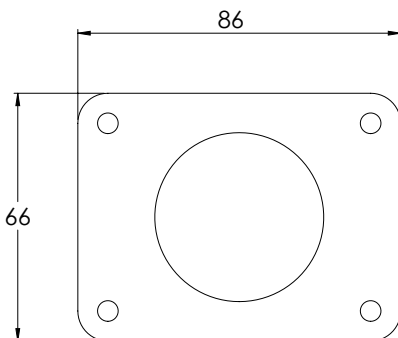

LEFROY BROOKS

IBROC HOUSE ESSEX ROAD
HODDESDON HERTS EN11 0QS UK
T: +44 (0)1992 708 316 F: +44 (0)1992 708 317

LH1721

CLASSIC WALL MOUNTED TWO-WAY DIVERTER

(Ø75MM WALL PLATE)

DIMENSIONAL DATA SHEET

DATE: 15/03/2024

REVISION: A

WALL MOUNTING PLATE
(OPTIONAL)

DIMENSIONS IN MILLIMETRES

COPYRIGHT © LBIP LTD. ALL RIGHTS RESERVED