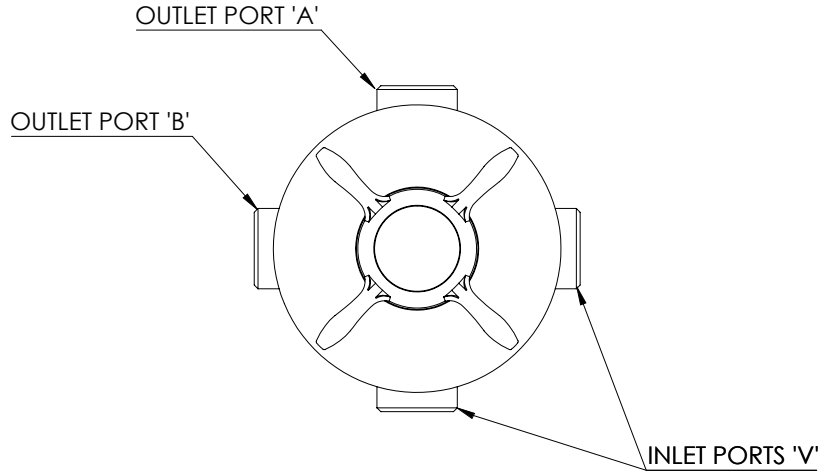

LEFROY BROOKS

IBROC HOUSE ESSEX ROAD
HODDESDON HERTS EN11 0QS UK
T: +44 (0)1992 708 316 F: +44 (0)1992 708 317

LH1721

CLASSIC WALL MOUNTED TWO-WAY DIVERTER

(Ø75MM WALL PLATE)

DIMENSIONAL DATA SHEET

DATE: 15/03/2024

REVISION: A

WALL MOUNTING PLATE
(OPTIONAL)

DIMENSIONS IN MILLIMETRES

COPYRIGHT © LBIP LTD. ALL RIGHTS RESERVED