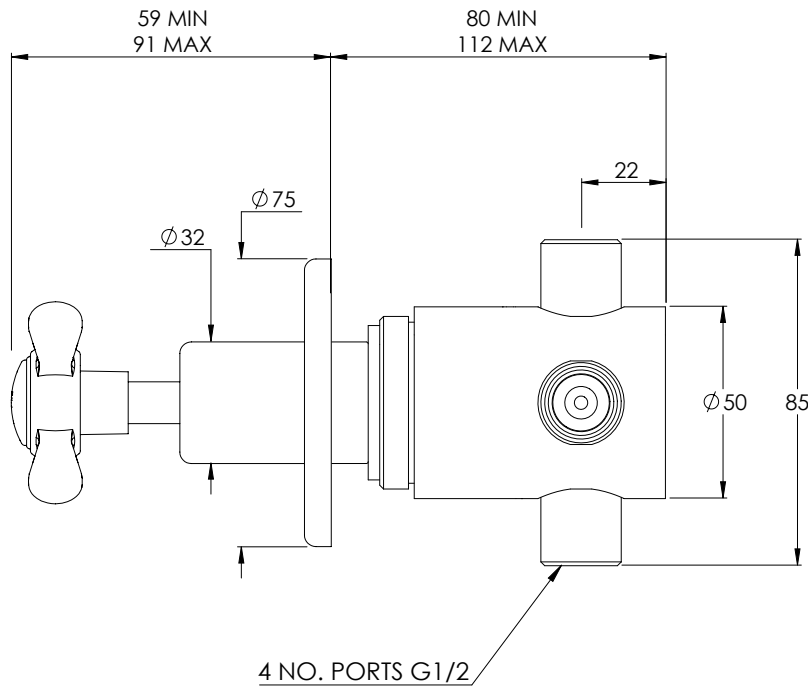

LEFROY BROOKS

IBROC HOUSE ESSEX ROAD
HODDESDON HERTS EN11 0QS UK
T: +44 (0)1992 708 316 F: +44 (0)1992 708 317

LH1721

CLASSIC WALL MOUNTED TWO-WAY DIVERTER

(Ø75MM WALL PLATE)

DIMENSIONAL DATA SHEET

DATE: 15/03/2024

REVISION: A

WALL MOUNTING PLATE
(OPTIONAL)

DIMENSIONS IN MILLIMETRES

COPYRIGHT © LBIP LTD. ALL RIGHTS RESERVED