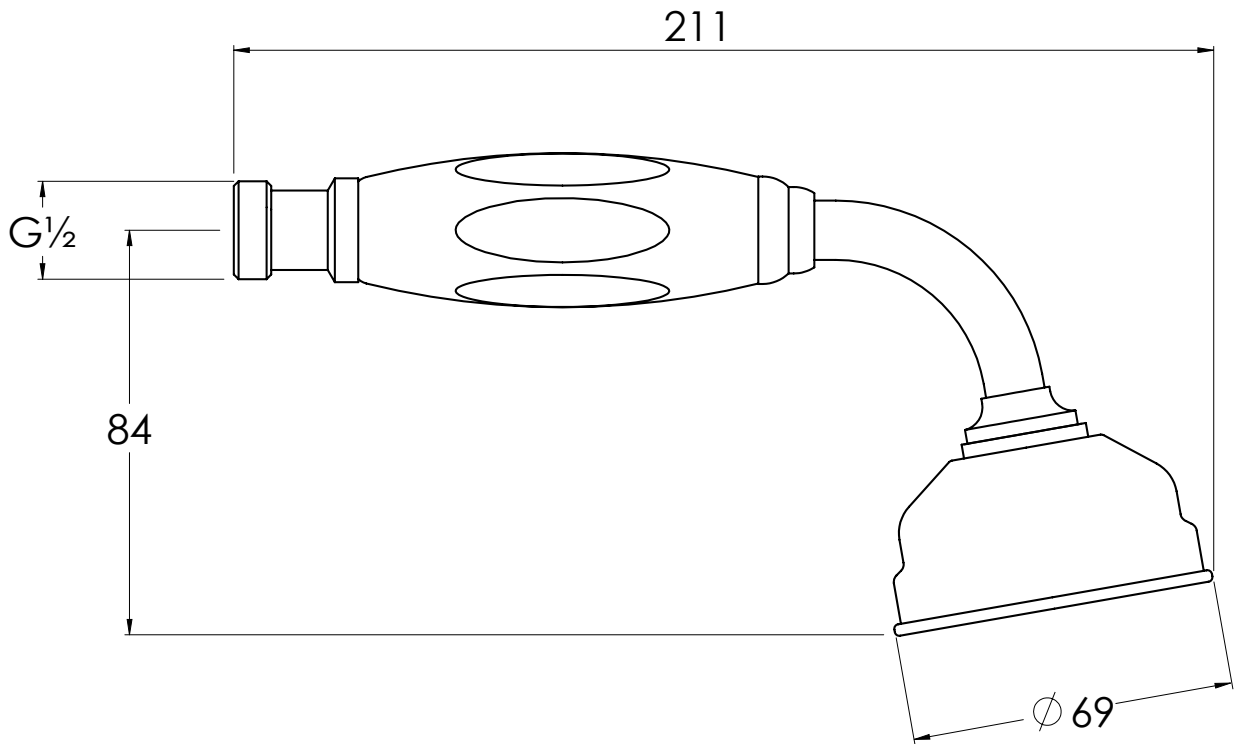

# LBN2136

EASY CLEAN CLASSIC HANDSET WITH CERAMIC HANDLE

DIMENSIONAL DATA SHEET

DATE: 01/05/2024

REVISION: A

COPYRIGHT © LBIP LTD. ALL RIGHTS RESERVED

DIMENSIONS IN MILLIMETRES

WHILST EVERY EFFORT IS MADE TO ENSURE THE ACCURACY OF THESE DATA SHEETS THEY ARE SUBJECT TO CHANGE WITHOUT NOTICE AS PART OF THE COMPANY'S PRODUCT DEVELOPMENT PROCESS