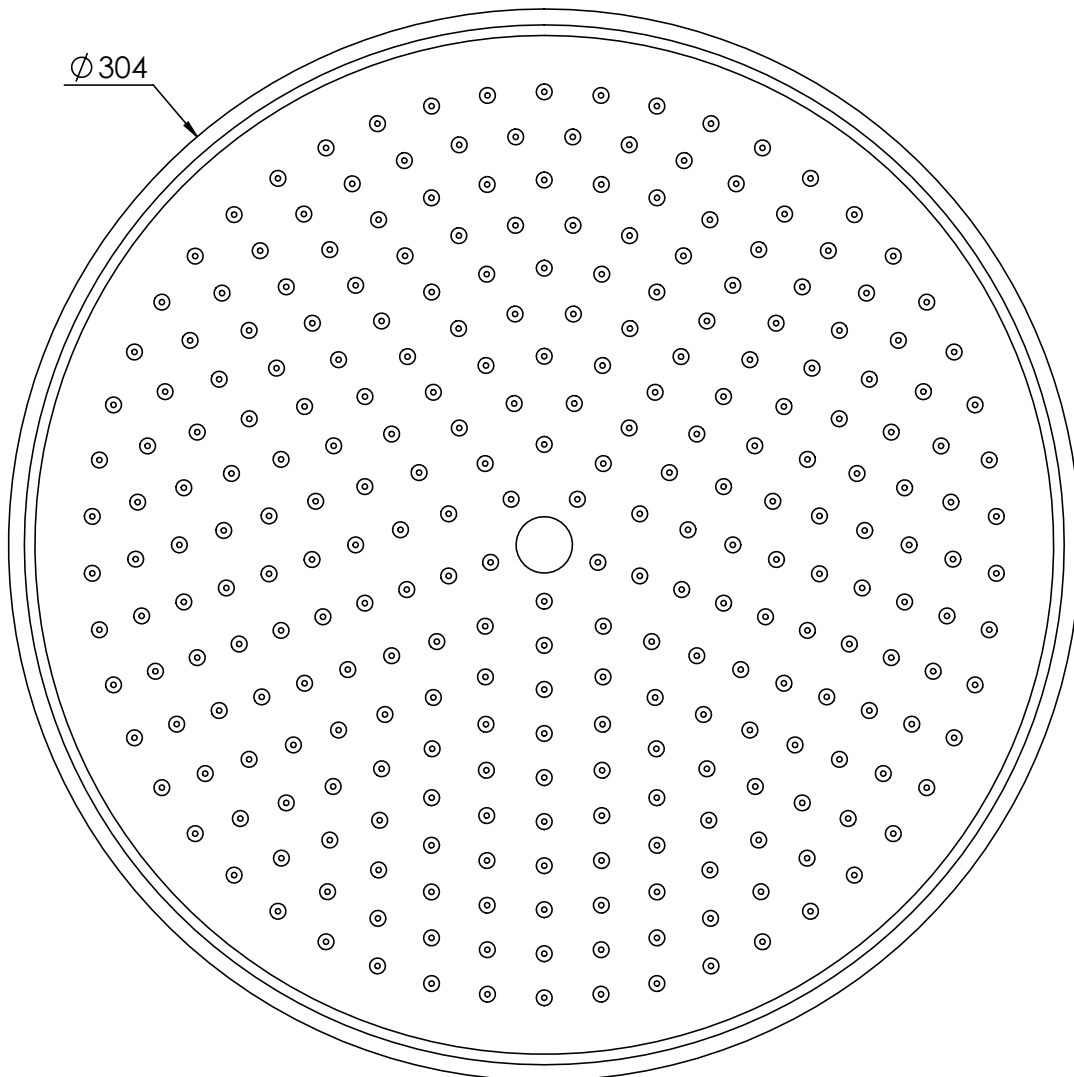

**LEFROY BROOKS**

IBROC HOUSE ESSEX ROAD  
HODDESDON HERTS EN11 0QS UK  
T: +44 (0)1992 708 316 F: +44 (0)1992 708 317

**LBN1731**

EASY CLEAN CLASSIC 12" SHOWER ROSE

DIMENSIONAL DATA SHEET

DATE: 07/09/20

REVISION: A

COPYRIGHT © LBIP LTD. ALL RIGHTS RESERVED

DIMENSIONS IN MILLIMETRES

WHILST EVERY EFFORT IS MADE TO ENSURE THE ACCURACY OF THESE DATA SHEETS THEY ARE SUBJECT TO CHANGE WITHOUT NOTICE AS PART OF THE COMPANY'S PRODUCT DEVELOPMENT PROCESS