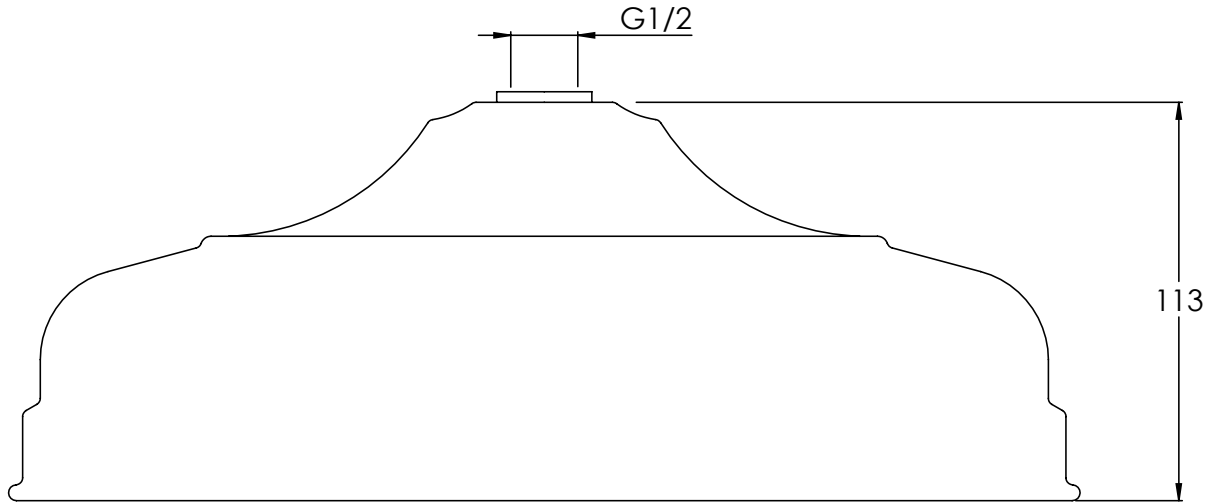

**LEFROY BROOKS**

IBROC HOUSE ESSEX ROAD  
HODDESDON HERTS EN11 0QS UK  
T: +44 (0)1992 708 316 F: +44 (0)1992 708 317

**LBN1731**

EASY CLEAN CLASSIC 12" SHOWER ROSE

DIMENSIONAL DATA SHEET

DATE: 07/09/20

REVISION: A

COPYRIGHT © LBIP LTD. ALL RIGHTS RESERVED

DIMENSIONS IN MILLIMETRES

WHILST EVERY EFFORT IS MADE TO ENSURE THE ACCURACY OF THESE DATA SHEETS THEY ARE SUBJECT TO CHANGE WITHOUT NOTICE AS PART OF THE COMPANY'S PRODUCT DEVELOPMENT PROCESS