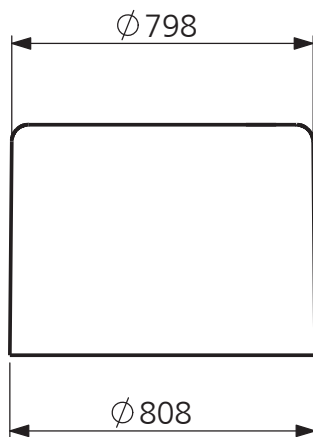

LEFROY BROOKS

IBROC HOUSE ESSEX ROAD
HODDESDON HERTS EN11 0QS UK
T: +44 (0)1992 708 316 F: +44 (0)1992 708 317

LB 8644

SACKER SINGLE ENDED BATH

DIMENSIONAL DATA SHEET

DATE: 4. MAY 2016

No: LBMS 200 402

COPYRIGHT © LBP LTD. ALL RIGHTS RESERVED

DIMENSIONS IN MILLIMETRES

WHILST EVERY EFFORT IS MADE TO ENSURE THE ACCURACY OF THESE DATA SHEETS THEY ARE SUBJECT TO CHANGE WITHOUT NOTICE AS PART OF THE COMPANY'S PRODUCT DEVELOPMENT PROCESS