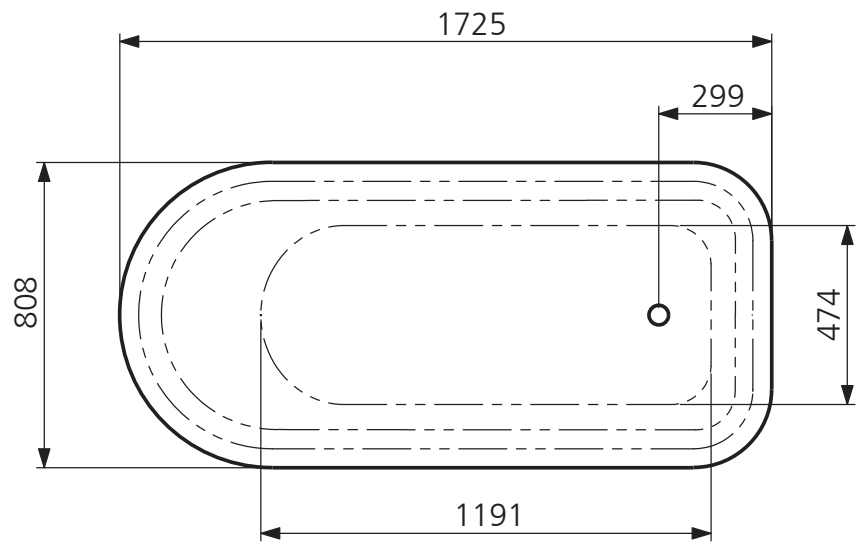

LEFROY BROOKS

IBROC HOUSE ESSEX ROAD
HODDESDON HERTS EN11 0QS UK
T: +44 (0)1992 708 316 F: +44 (0)1992 708 317

LB 8644

SACKER SINGLE ENDED BATH

DIMENSIONAL DATA SHEET

DATE: 4. MAY 2016

No: LBMS 200 402

COPYRIGHT © LBP LTD. ALL RIGHTS RESERVED

DIMENSIONS IN MILLIMETRES

WHILST EVERY EFFORT IS MADE TO ENSURE THE ACCURACY OF THESE DATA SHEETS THEY ARE SUBJECT TO CHANGE WITHOUT NOTICE AS PART OF THE COMPANY'S PRODUCT DEVELOPMENT PROCESS