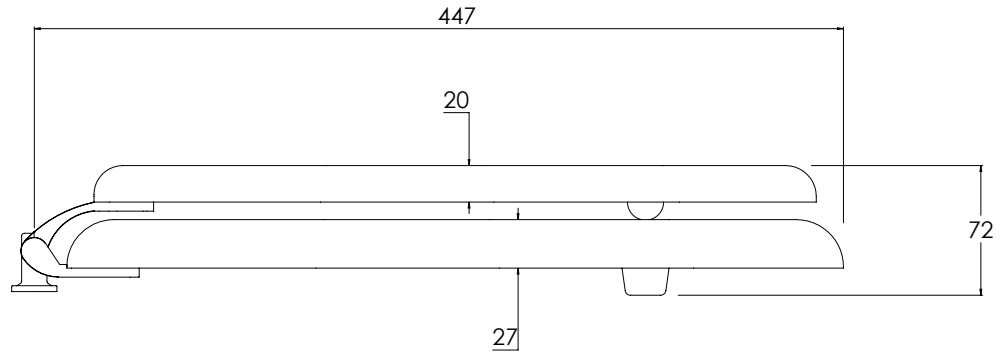

LEFROY BROOKS

IBROC HOUSE ESSEX ROAD
HODDESDON HERTS EN11 0QS UK
T: +44 (0)1992 708 316 F: +44 (0)1992 708 317

LB7842

BELLE AIRE BLACK LAVATORY SEAT WITH BAR HINGE

DIMENSIONAL DATA SHEET

DATE: 26/06/2019

REVISION: A

COPYRIGHT © LBIP LTD. ALL RIGHTS RESERVED

DIMENSIONS IN MILLIMETRES

WHILST EVERY EFFORT IS MADE TO ENSURE THE ACCURACY OF THESE DATA SHEETS THEY ARE SUBJECT TO CHANGE WITHOUT NOTICE AS PART OF THE COMPANY'S PRODUCT DEVELOPMENT PROCESS