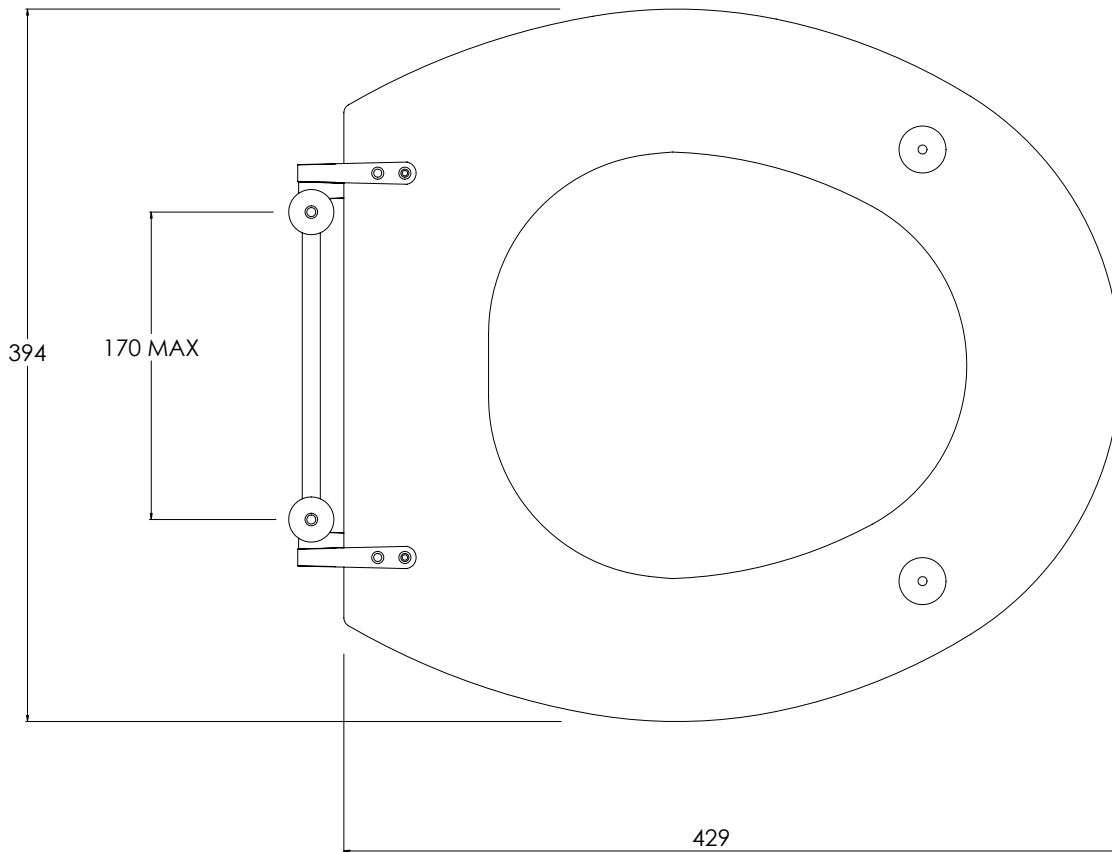

LEFROY BROOKS

IBROC HOUSE ESSEX ROAD
HODDESDON HERTS EN11 0QS UK
T: +44 (0)1992 708 316 F: +44 (0)1992 708 317

LB7842

BELLE AIRE BLACK LAVATORY SEAT WITH BAR HINGE

DIMENSIONAL DATA SHEET

DATE: 26/06/2019

REVISION: A

COPYRIGHT © LBIP LTD. ALL RIGHTS RESERVED

DIMENSIONS IN MILLIMETRES

WHILST EVERY EFFORT IS MADE TO ENSURE THE ACCURACY OF THESE DATA SHEETS THEY ARE SUBJECT TO CHANGE WITHOUT NOTICE AS PART OF THE COMPANY'S PRODUCT DEVELOPMENT PROCESS