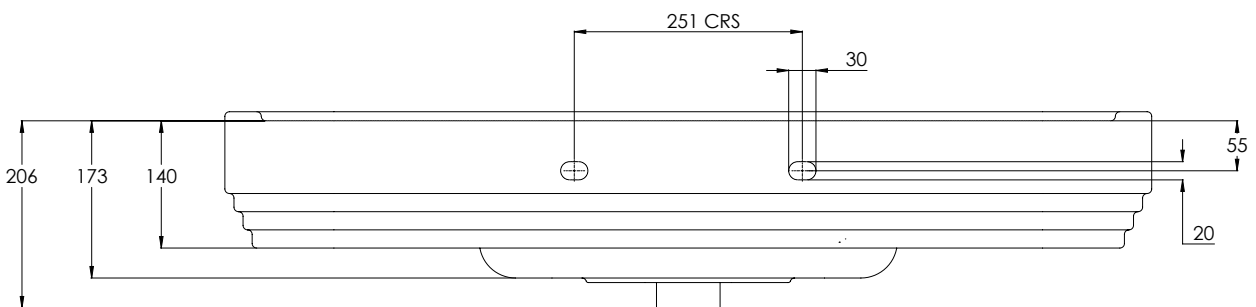

LEFROY BROOKS

IBROC HOUSE ESSEX ROAD
HODDESDON HERTS EN11 0QS UK
T: +44 (0)1992 708 316 F: +44 (0)1992 708 317

LB7833

BELLE AIRE THREE HOLE CONSOLE BASIN

DIMENSIONAL DATA SHEET

DATE: 04/07/2019

REVISION: B

COPYRIGHT © LBIP LTD. ALL RIGHTS RESERVED

ALL SHOWN DIMENSIONS ARE IN MILLIMETERS AND ARE SUBJECT TO STANDARD CERAMIC TOLERANCES.

WE RECOMMEND THAT ANY INSTALLATION WORK BE CARRIED OUT UPON RECEIPT OF ITEM.

WHILST EVERY EFFORT IS MADE TO ENSURE THE ACCURACY OF THESE DATA SHEETS THEY ARE SUBJECT TO CHANGE WITHOUT NOTICE AS PART OF THE COMPANY'S PRODUCT DEVELOPMENT PROCESS