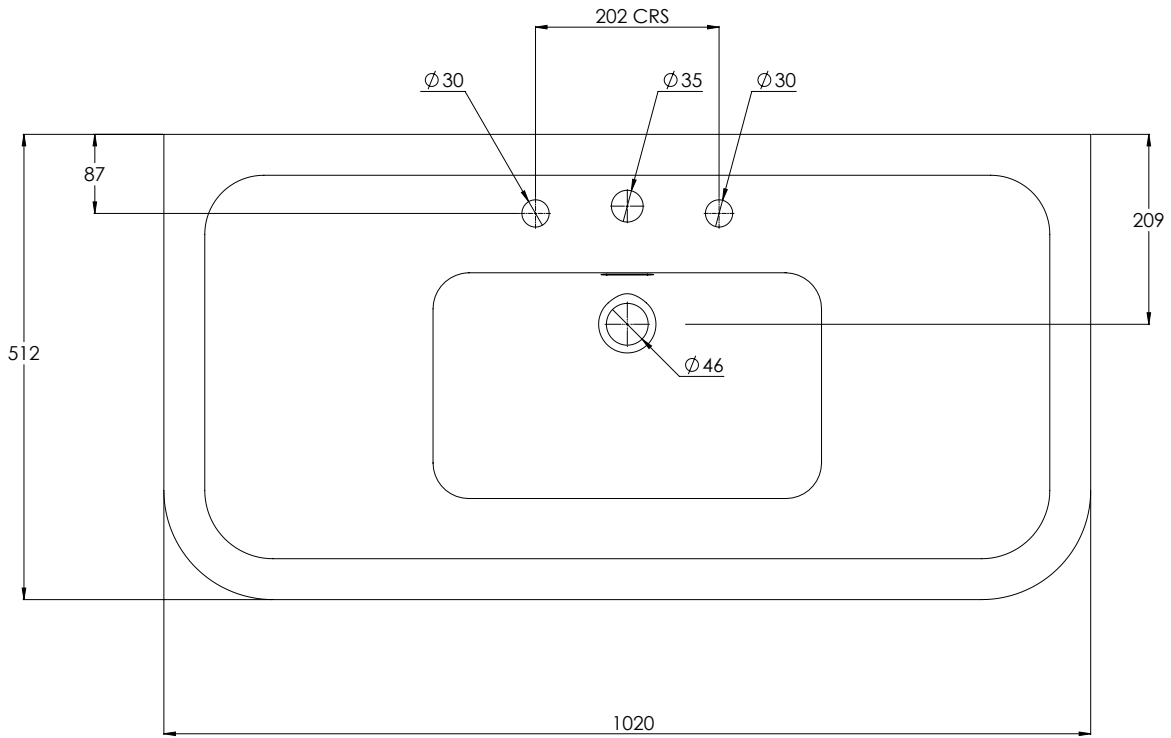

LEFROY BROOKS

IBROC HOUSE ESSEX ROAD
HODDESDON HERTS EN11 0QS UK
T: +44 (0)1992 708 316 F: +44 (0)1992 708 317

LB7833

BELLE AIRE THREE HOLE CONSOLE BASIN

DIMENSIONAL DATA SHEET

DATE: 04/07/2019

REVISION: B

COPYRIGHT © LBIP LTD. ALL RIGHTS RESERVED

ALL SHOWN DIMENSIONS ARE IN MILLIMETERS AND ARE SUBJECT TO STANDARD CERAMIC TOLERANCES.

WE RECOMMEND THAT ANY INSTALLATION WORK BE CARRIED OUT UPON RECEIPT OF ITEM.

WHILST EVERY EFFORT IS MADE TO ENSURE THE ACCURACY OF THESE DATA SHEETS THEY ARE SUBJECT TO CHANGE WITHOUT NOTICE AS PART OF THE COMPANY'S PRODUCT DEVELOPMENT PROCESS