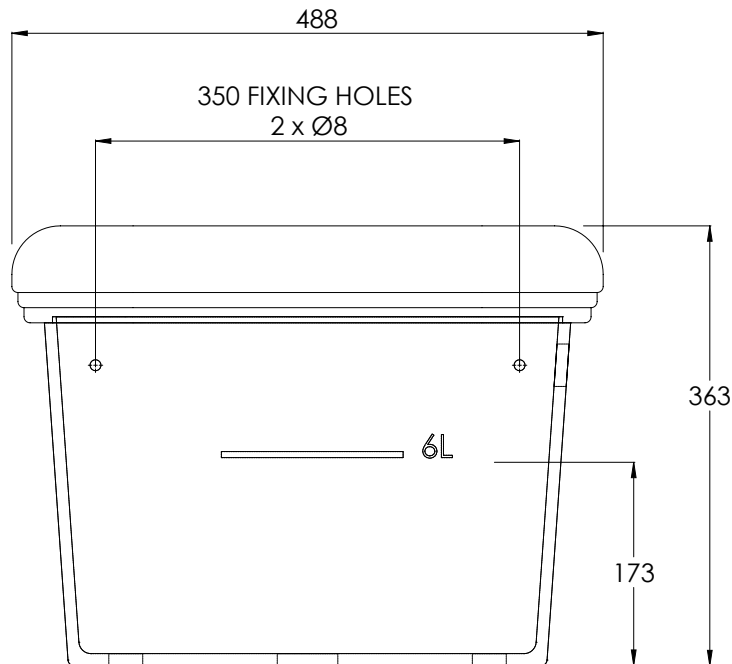

LEFROY BROOKS

IBROC HOUSE ESSEX ROAD
HODDESDON HERTS EN11 0QS UK
T: +44 (0)1992 708 316 F: +44 (0)1992 708 317

LB7808

BELLE AIRE CLOSE COUPLED CISTERN TANK

DIMENSIONAL DATA SHEET

DATE: 28/11/19

REVISION: A

COPYRIGHT © LBIP LTD. ALL RIGHTS RESERVED

ALL SHOWN DIMENSIONS ARE IN MILLIMETERS AND ARE SUBJECT TO STANDARD CERAMIC TOLERANCES.

WE RECOMMEND THAT ANY INSTALLATION WORK BE CARRIED OUT UPON RECEIPT OF ITEM.

WHILST EVERY EFFORT IS MADE TO ENSURE THE ACCURACY OF THESE DATA SHEETS THEY ARE SUBJECT TO CHANGE WITHOUT NOTICE AS PART OF THE COMPANY'S PRODUCT DEVELOPMENT PROCESS