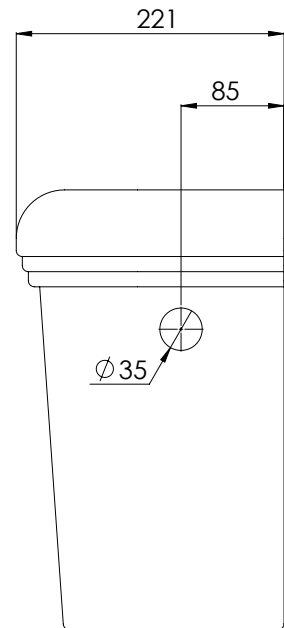

LEFROY BROOKS

IBROC HOUSE ESSEX ROAD
HODDESDON HERTS EN11 0QS UK
T: +44 (0)1992 708 316 F: +44 (0)1992 708 317

LB7808

BELLE AIRE CLOSE COUPLED CISTERN TANK

DIMENSIONAL DATA SHEET

DATE: 28/11/19

REVISION: A

COPYRIGHT © LBIP LTD. ALL RIGHTS RESERVED

ALL SHOWN DIMENSIONS ARE IN MILLIMETERS AND ARE SUBJECT TO STANDARD CERAMIC TOLERANCES.

WE RECOMMEND THAT ANY INSTALLATION WORK BE CARRIED OUT UPON RECEIPT OF ITEM.

WHILST EVERY EFFORT IS MADE TO ENSURE THE ACCURACY OF THESE DATA SHEETS THEY ARE SUBJECT TO CHANGE WITHOUT NOTICE AS PART OF THE COMPANY'S PRODUCT DEVELOPMENT PROCESS