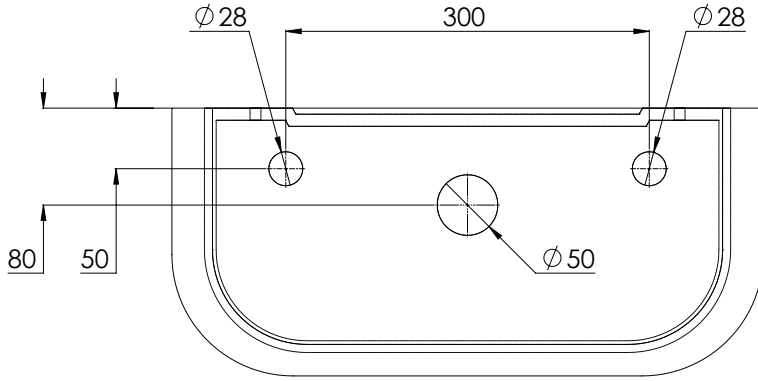

LEFROY BROOKS

IBROC HOUSE ESSEX ROAD
HODDESDON HERTS EN11 0QS UK
T: +44 (0)1992 708 316 F: +44 (0)1992 708 317

LB7808

BELLE AIRE CLOSE COUPLED CISTERN TANK

DIMENSIONAL DATA SHEET

DATE: 28/11/19

REVISION: A

COPYRIGHT © LBIP LTD. ALL RIGHTS RESERVED

ALL SHOWN DIMENSIONS ARE IN MILLIMETERS AND ARE SUBJECT TO STANDARD CERAMIC TOLERANCES.

WE RECOMMEND THAT ANY INSTALLATION WORK BE CARRIED OUT UPON RECEIPT OF ITEM.

WHILST EVERY EFFORT IS MADE TO ENSURE THE ACCURACY OF THESE DATA SHEETS THEY ARE SUBJECT TO CHANGE WITHOUT NOTICE AS PART OF THE COMPANY'S PRODUCT DEVELOPMENT PROCESS