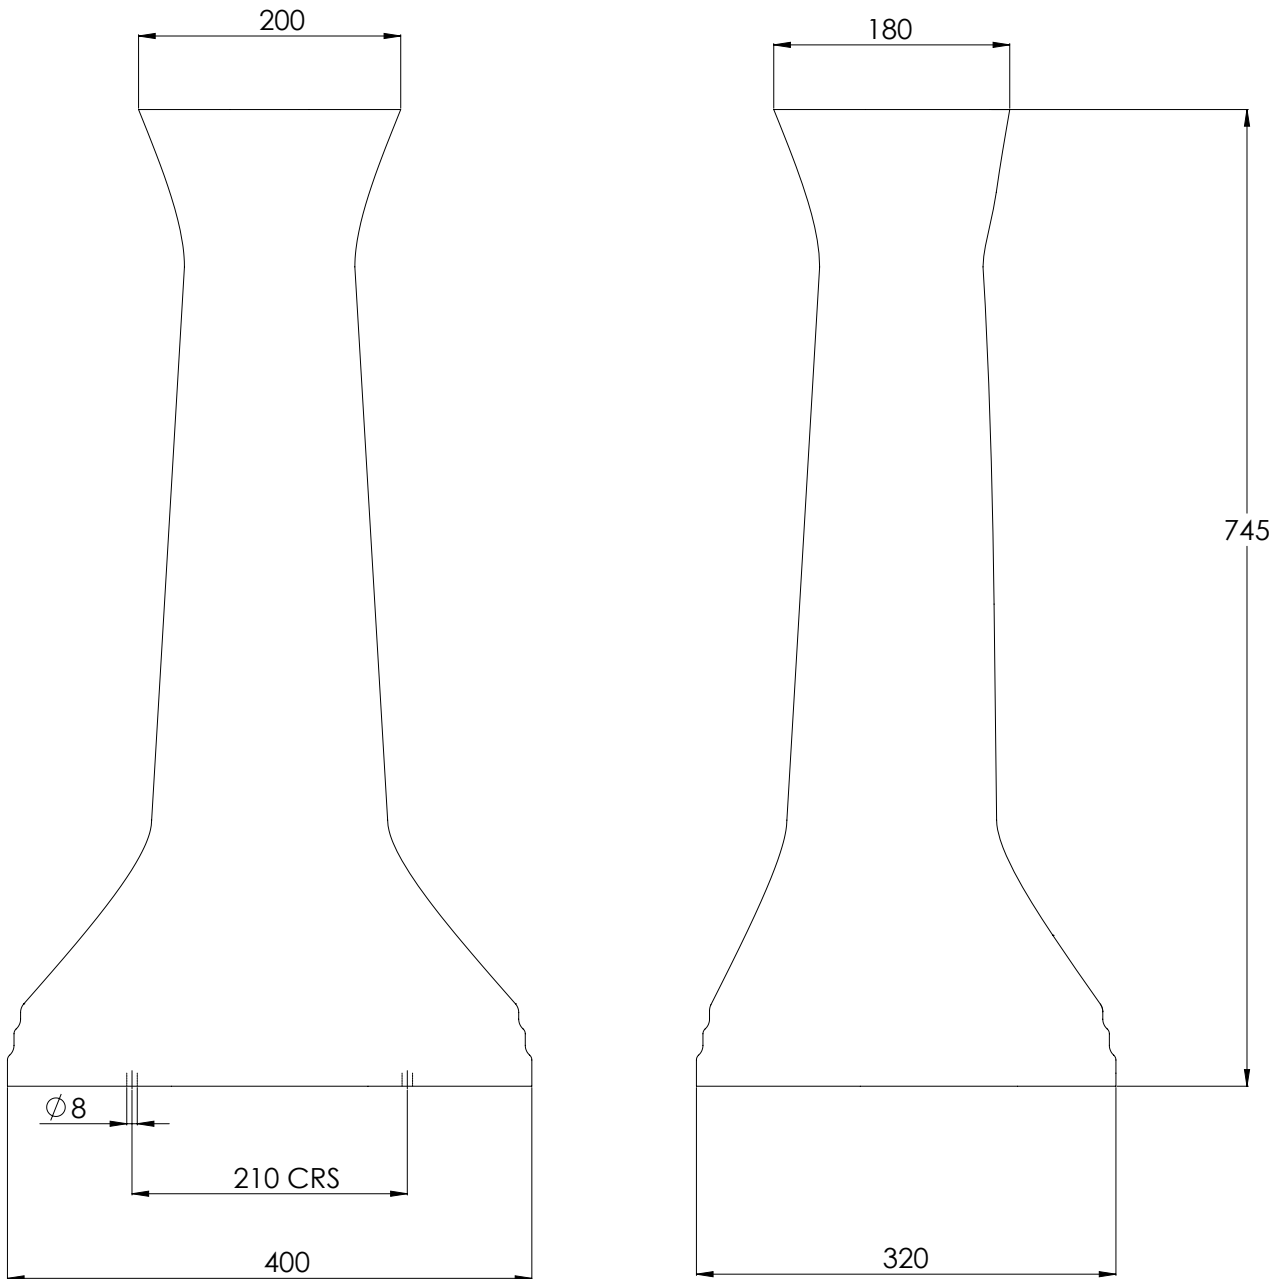

LEFROY BROOKS

IBROC HOUSE ESSEX ROAD
HODDESDON HERTS EN11 0QS UK
T: +44 (0)1992 708 316 F: +44 (0)1992 708 317

LB7804

BELLE AIRE PEDESTAL

DIMENSIONAL DATA SHEET

DATE: 04/07/2019

REVISION: B

COPYRIGHT © LBIP LTD. ALL RIGHTS RESERVED

ALL SHOWN DIMENSIONS ARE IN MILLIMETERS AND ARE SUBJECT TO STANDARD CERAMIC TOLERANCES.

WE RECOMMEND THAT ANY INSTALLATION WORK BE CARRIED OUT UPON RECEIPT OF ITEM.

WHILST EVERY EFFORT IS MADE TO ENSURE THE ACCURACY OF THESE DATA SHEETS THEY ARE SUBJECT TO CHANGE WITHOUT NOTICE AS PART OF THE COMPANY'S PRODUCT DEVELOPMENT PROCESS