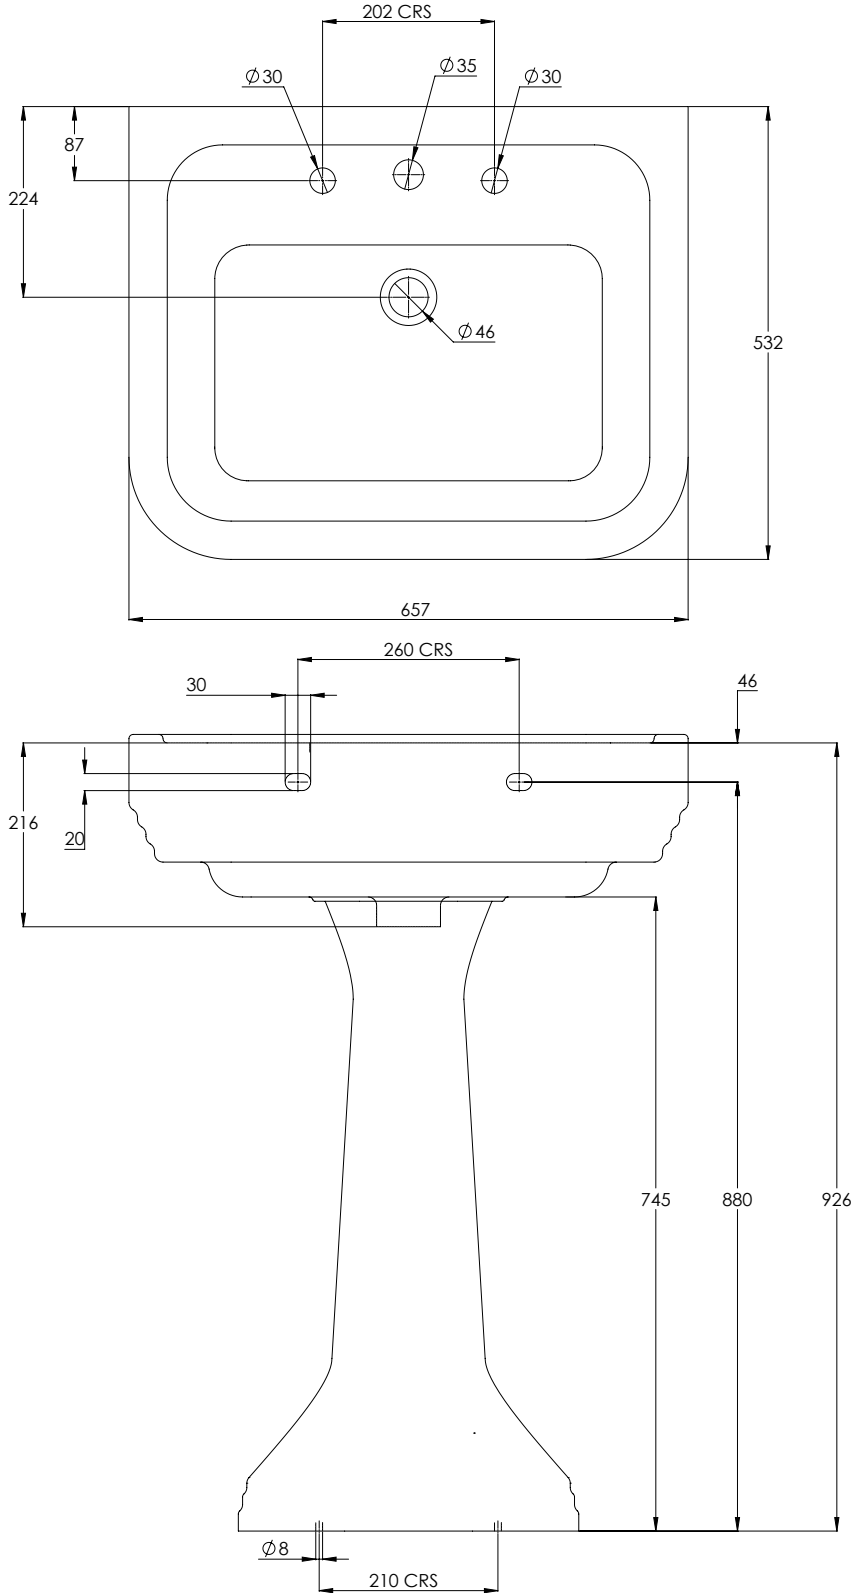

LEFROY BROOKS

IBROC HOUSE ESSEX ROAD
HODDESDON HERTS EN11 0QS UK
T: +44 (0)1992 708 316 F: +44 (0)1992 708 317

LB7803 & LB7804

BELLE AIRE THREE HOLE BASIN ON PEDESTAL

DIMENSIONAL DATA SHEET

DATE: 04/07/2019

REVISION: B

COPYRIGHT © LBIP LTD. ALL RIGHTS RESERVED

ALL SHOWN DIMENSIONS ARE IN MILLIMETERS AND ARE SUBJECT TO STANDARD CERAMIC TOLERANCES.

WE RECOMMEND THAT ANY INSTALLATION WORK BE CARRIED OUT UPON RECEIPT OF ITEM.