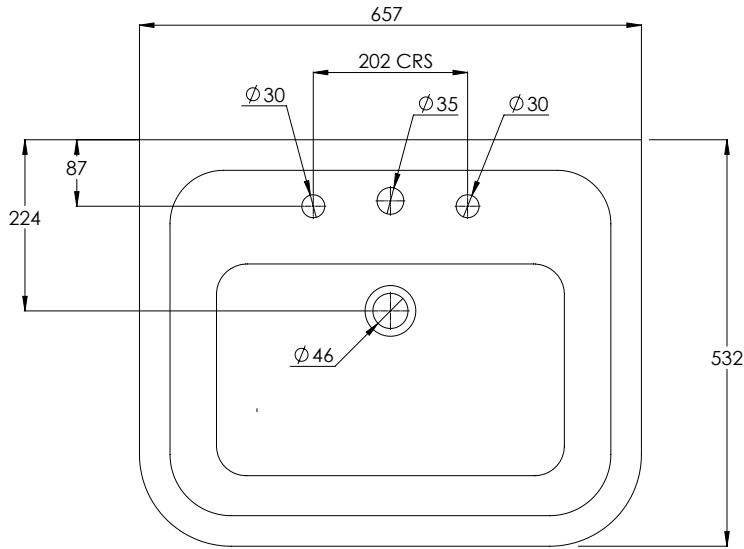

# LB7803 & LB4971

BELLE AIRE THREE HOLE BASIN ON TUBULAR STAND

## DIMENSIONAL DATA SHEET

DATE: 23/09/2019

REVISION: A

ALL SHOWN DIMENSIONS ARE IN MILLIMETERS AND ARE SUBJECT TO STANDARD CERAMIC TOLERANCES.

WE RECOMMEND THAT ANY INSTALLATION WORK BE CARRIED OUT UPON RECEIPT OF ITEM.