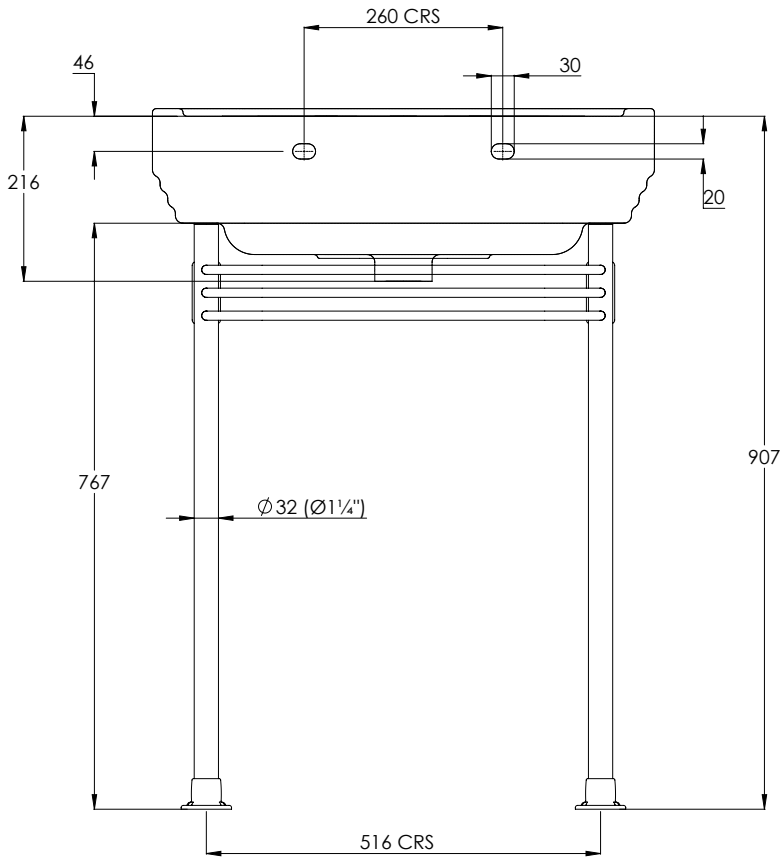

# LB7803 & LB4971

BELLE AIRE THREE HOLE BASIN ON TUBULAR STAND

## DIMENSIONAL DATA SHEET

DATE: 23/09/2019

REVISION: A

ALL SHOWN DIMENSIONS ARE IN MILLIMETERS AND ARE SUBJECT TO STANDARD CERAMIC TOLERANCES.

WE RECOMMEND THAT ANY INSTALLATION WORK BE CARRIED OUT UPON RECEIPT OF ITEM.