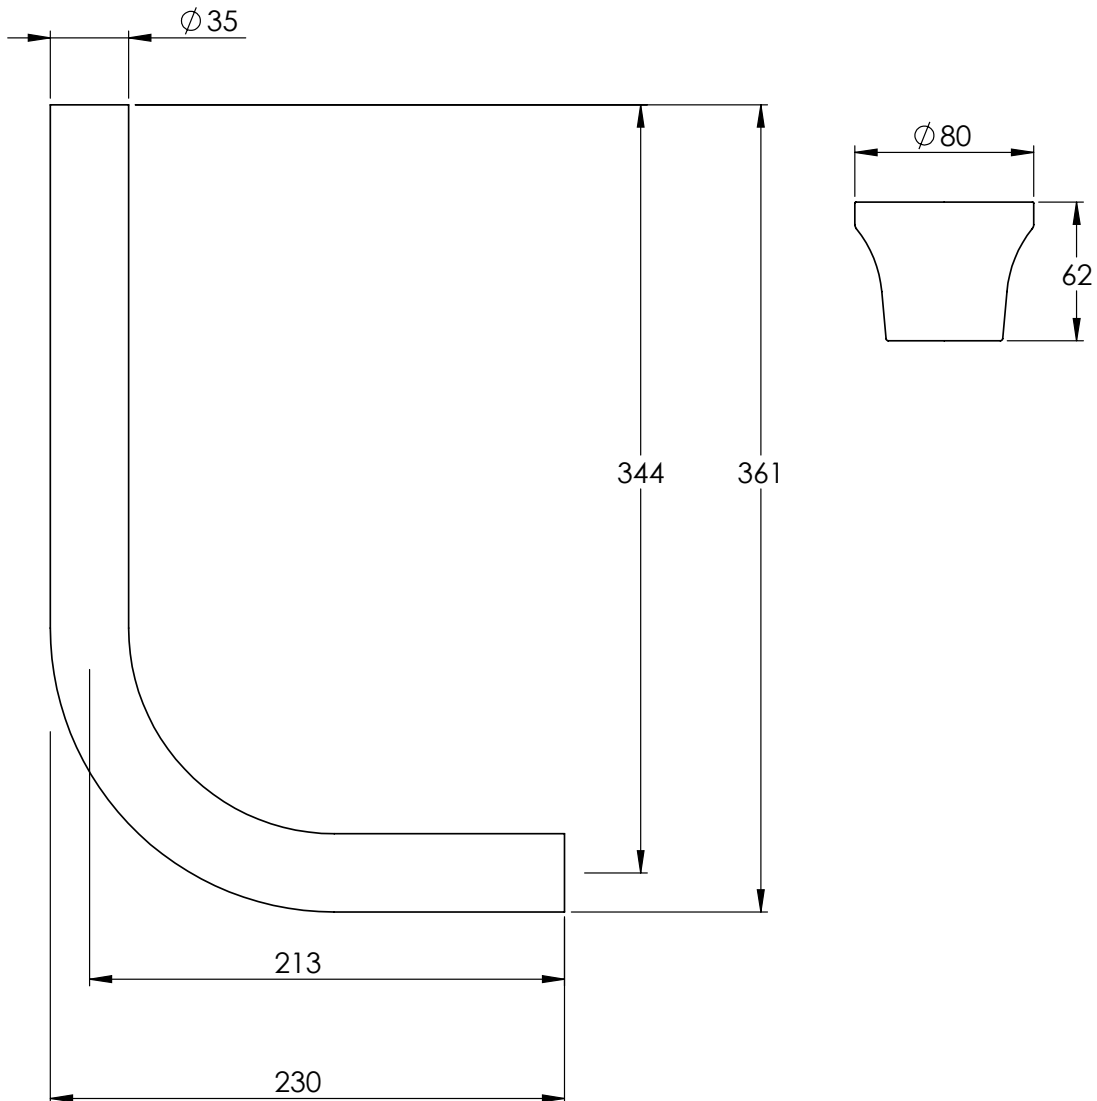

LEFROY BROOKS

IBROC HOUSE ESSEX ROAD
HODDESDON HERTS EN11 0QS UK
T: +44 (0)1992 708 316 F: +44 (0)1992 708 317

LB7788

LOW LEVEL LAVATORY FLUSH PIPE

DIMENSIONAL DATA SHEET

DATE: 05/06/2023

REVISION: B

COPYRIGHT © LBIP LTD. ALL RIGHTS RESERVED

DIMENSIONS IN MILLIMETRES

WHILST EVERY EFFORT IS MADE TO ENSURE THE ACCURACY OF THESE DATA SHEETS THEY ARE SUBJECT TO CHANGE WITHOUT NOTICE AS PART OF THE COMPANY'S PRODUCT DEVELOPMENT PROCESS