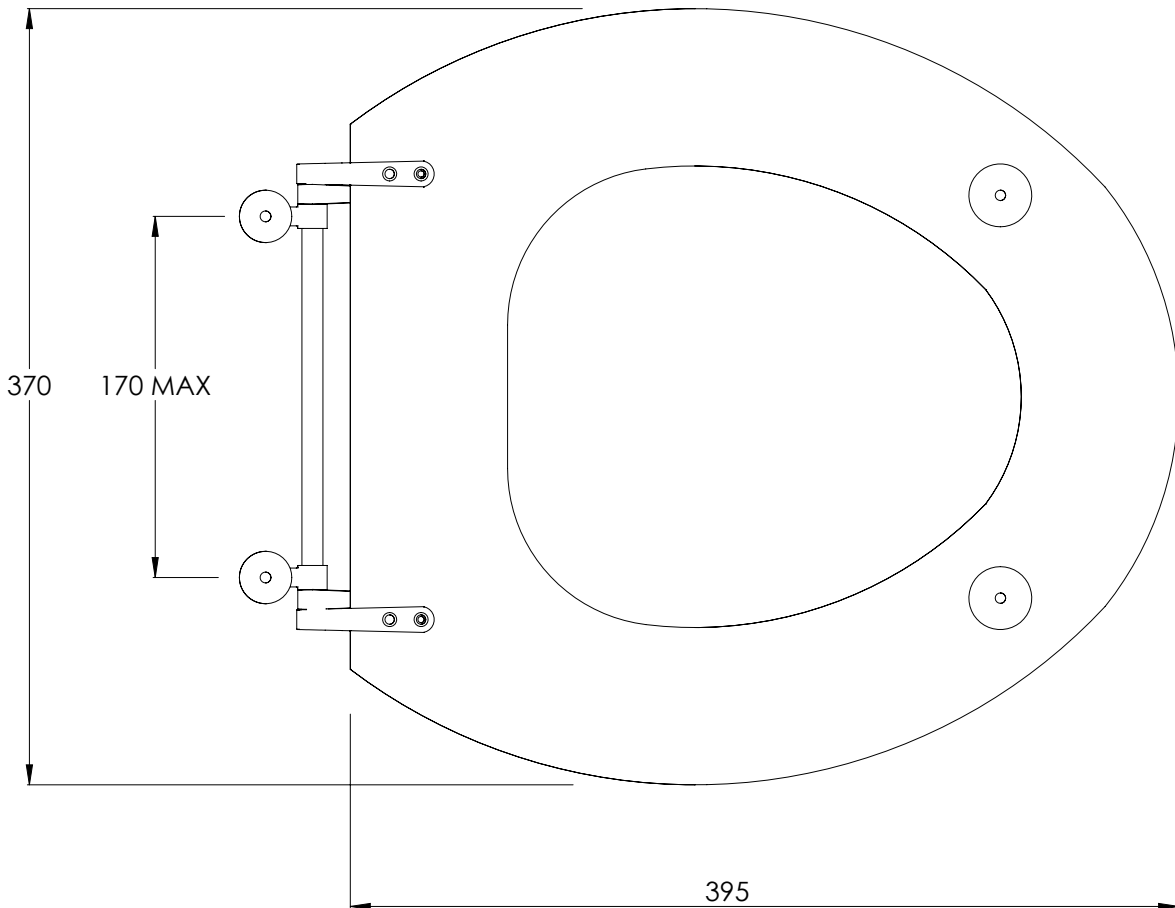

LEFROY BROOKS

IBROC HOUSE ESSEX ROAD
HODDESDON HERTS EN11 0QS UK
T: +44 (0)1992 708 316 F: +44 (0)1992 708 317

LB7742

LA CHAPELLE BLACK LAVATORY SEAT WITH BAR HINGE

DIMENSIONAL DATA SHEET

DATE: 26/06/2019

REVISION: A

COPYRIGHT © LBIP LTD. ALL RIGHTS RESERVED

DIMENSIONS IN MILLIMETRES

WHILST EVERY EFFORT IS MADE TO ENSURE THE ACCURACY OF THESE DATA SHEETS THEY ARE SUBJECT TO CHANGE WITHOUT NOTICE AS PART OF THE COMPANY'S PRODUCT DEVELOPMENT PROCESS