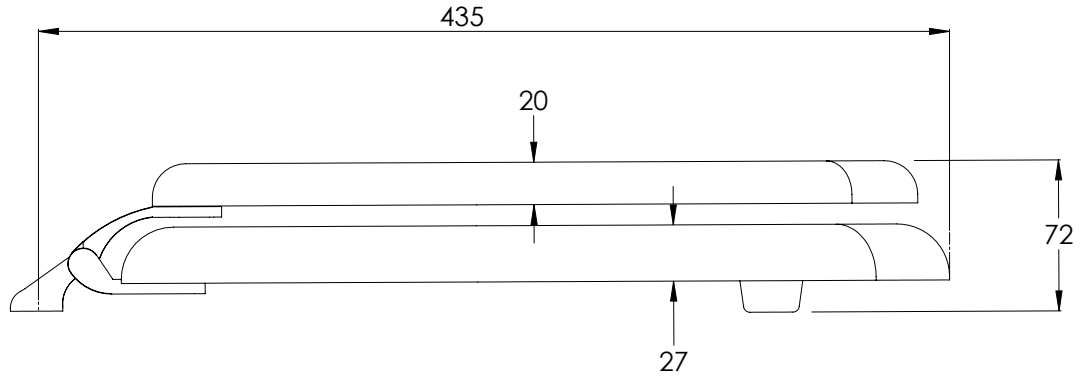

LEFROY BROOKS

IBROC HOUSE ESSEX ROAD
HODDESDON HERTS EN11 0QS UK
T: +44 (0)1992 708 316 F: +44 (0)1992 708 317

LB7742

LA CHAPELLE BLACK LAVATORY SEAT WITH BAR HINGE

DIMENSIONAL DATA SHEET

DATE: 26/06/2019

REVISION: A

COPYRIGHT © LBIP LTD. ALL RIGHTS RESERVED

DIMENSIONS IN MILLIMETRES

WHILST EVERY EFFORT IS MADE TO ENSURE THE ACCURACY OF THESE DATA SHEETS THEY ARE SUBJECT TO CHANGE WITHOUT NOTICE AS PART OF THE COMPANY'S PRODUCT DEVELOPMENT PROCESS