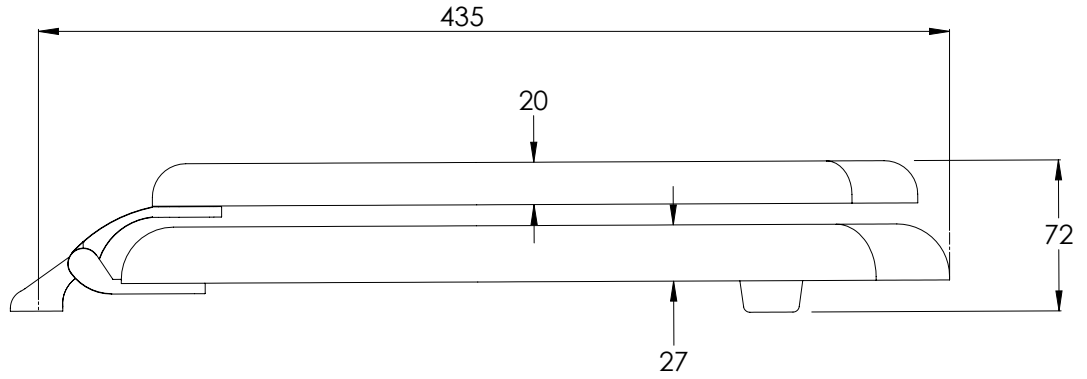

LEFROY BROOKS

IBROC HOUSE ESSEX ROAD
HODDESDON HERTS EN11 0QS UK
T: +44 (0)1992 708 316 F: +44 (0)1992 708 317

LB7741

LA CHAPELLE WHITE LAVATORY SEAT WITH BAR HINGE

DIMENSIONAL DATA SHEET

DATE: 26/06/2019

REVISION: A

COPYRIGHT © LBIP LTD. ALL RIGHTS RESERVED

DIMENSIONS IN MILLIMETRES

WHILST EVERY EFFORT IS MADE TO ENSURE THE ACCURACY OF THESE DATA SHEETS THEY ARE SUBJECT TO CHANGE WITHOUT NOTICE AS PART OF THE COMPANY'S PRODUCT DEVELOPMENT PROCESS