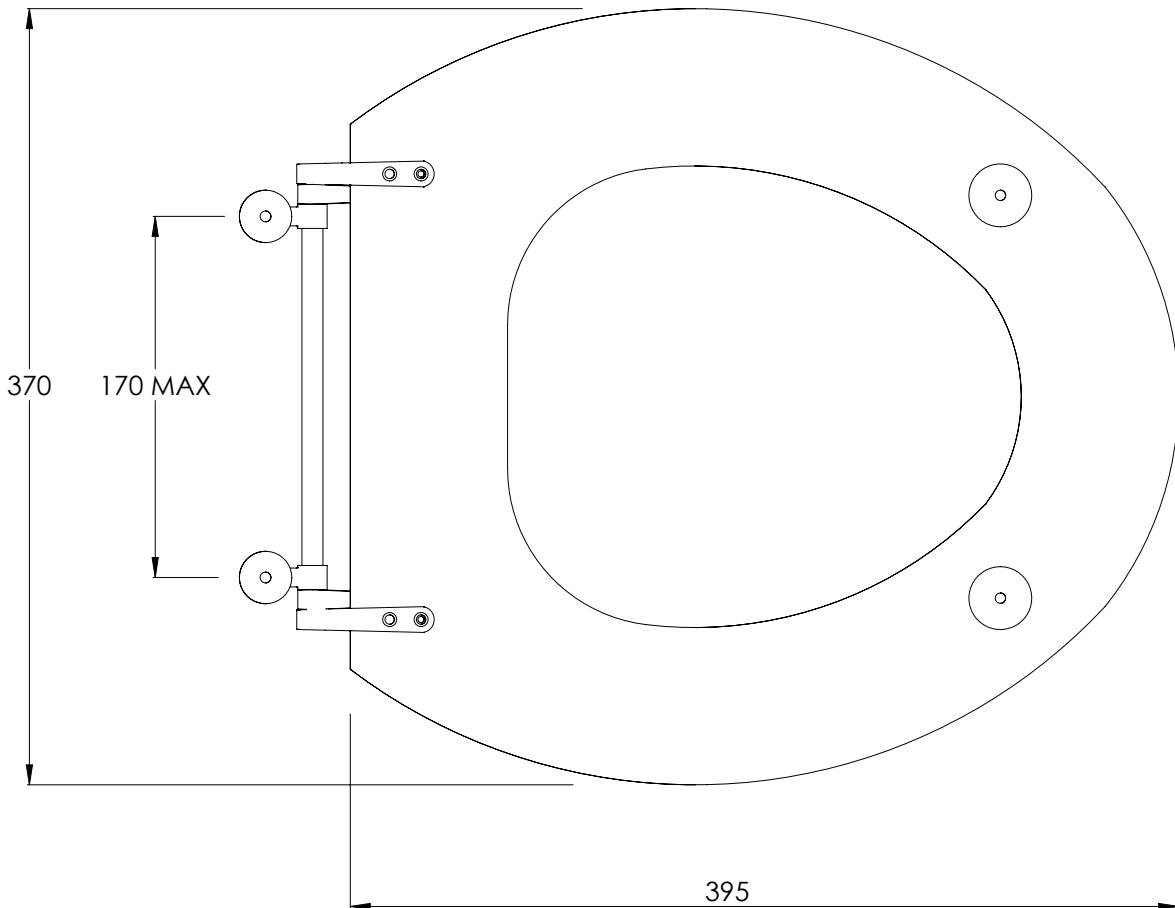

LEFROY BROOKS

IBROC HOUSE ESSEX ROAD
HODDESDON HERTS EN11 0QS UK
T: +44 (0)1992 708 316 F: +44 (0)1992 708 317

LB7741

LA CHAPELLE WHITE LAVATORY SEAT WITH BAR HINGE

DIMENSIONAL DATA SHEET

DATE: 26/06/2019

REVISION: A

COPYRIGHT © LBIP LTD. ALL RIGHTS RESERVED

DIMENSIONS IN MILLIMETRES

WHILST EVERY EFFORT IS MADE TO ENSURE THE ACCURACY OF THESE DATA SHEETS THEY ARE SUBJECT TO CHANGE WITHOUT NOTICE AS PART OF THE COMPANY'S PRODUCT DEVELOPMENT PROCESS