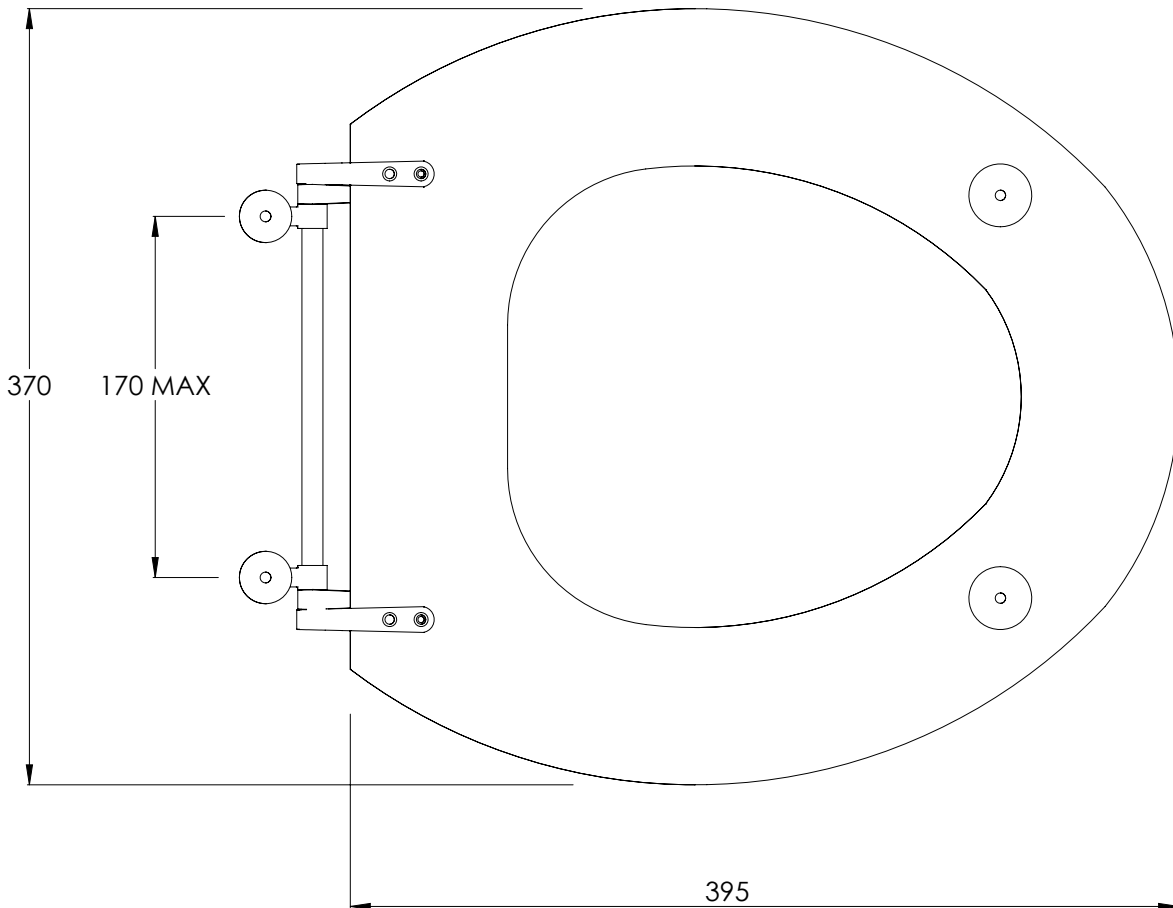

LEFROY BROOKS

IBROC HOUSE ESSEX ROAD
HODDESDON HERTS EN11 0QS UK
T: +44 (0)1992 708 316 F: +44 (0)1992 708 317

LB7740

LA CHAPELLE MAHOGANY LAVATORY SEAT WITH BAR HINGE

DIMENSIONAL DATA SHEET

DATE: 26/06/2019

REVISION: A

COPYRIGHT © LBIP LTD. ALL RIGHTS RESERVED

DIMENSIONS IN MILLIMETRES

WHILST EVERY EFFORT IS MADE TO ENSURE THE ACCURACY OF THESE DATA SHEETS THEY ARE SUBJECT TO CHANGE WITHOUT NOTICE AS PART OF THE COMPANY'S PRODUCT DEVELOPMENT PROCESS