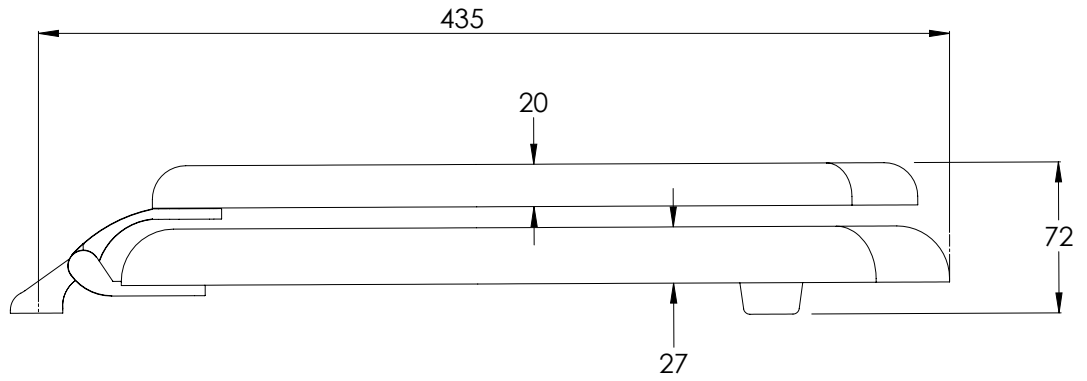

LEFROY BROOKS

IBROC HOUSE ESSEX ROAD
HODDESDON HERTS EN11 0QS UK
T: +44 (0)1992 708 316 F: +44 (0)1992 708 317

LB7740

LA CHAPELLE MAHOGANY LAVATORY SEAT WITH BAR HINGE

DIMENSIONAL DATA SHEET

DATE: 26/06/2019

REVISION: A

COPYRIGHT © LBIP LTD. ALL RIGHTS RESERVED

DIMENSIONS IN MILLIMETRES

WHILST EVERY EFFORT IS MADE TO ENSURE THE ACCURACY OF THESE DATA SHEETS THEY ARE SUBJECT TO CHANGE WITHOUT NOTICE AS PART OF THE COMPANY'S PRODUCT DEVELOPMENT PROCESS