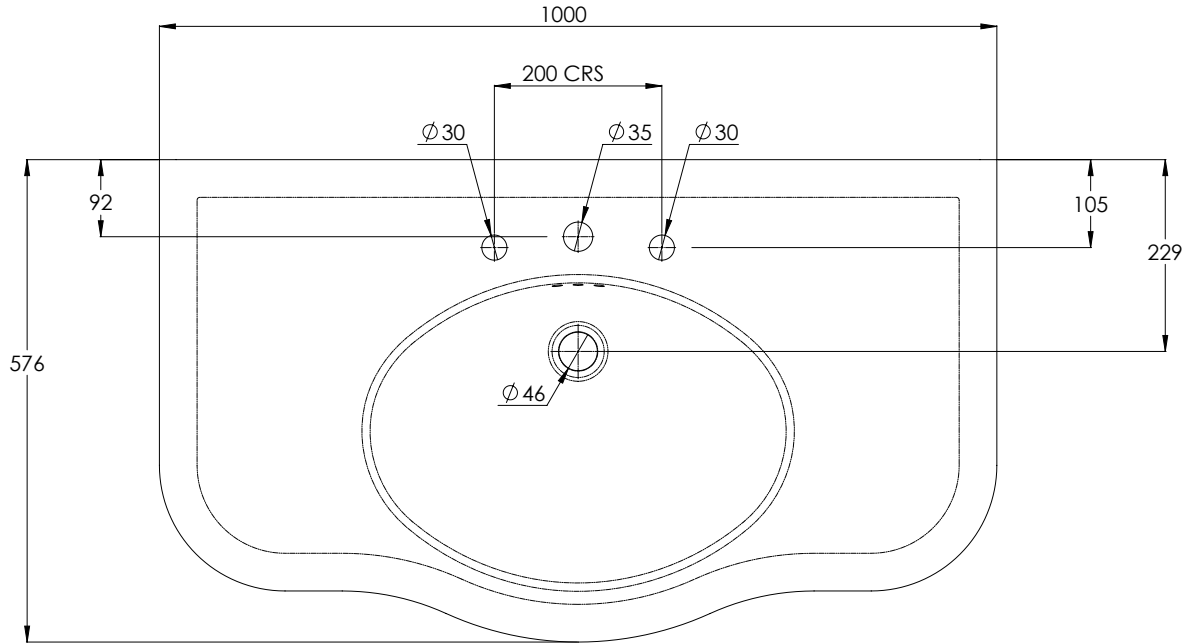

LEFROY BROOKS

IBROC HOUSE ESSEX ROAD
HODDESDON HERTS EN11 0QS UK
T: +44 (0)1992 708 316 F: +44 (0)1992 708 317

LB7733

LA CHAPELLE THREE HOLE CONSOLE BASIN (100CM)

DIMENSIONAL DATA SHEET

DATE: 24/09/2019

REVISION: A

COPYRIGHT © LBIP LTD. ALL RIGHTS RESERVED

ALL SHOWN DIMENSIONS ARE IN MILLIMETERS AND ARE SUBJECT TO STANDARD CERAMIC TOLERANCES.

WE RECOMMEND THAT ANY INSTALLATION WORK BE CARRIED OUT UPON RECEIPT OF ITEM.