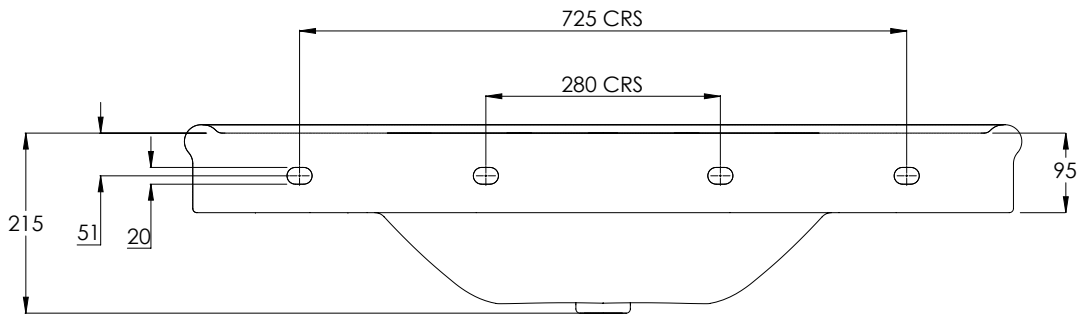

LEFROY BROOKS

IBROC HOUSE ESSEX ROAD
HODDESDON HERTS EN11 0QS UK
T: +44 (0)1992 708 316 F: +44 (0)1992 708 317

LB7733

LA CHAPELLE THREE HOLE CONSOLE BASIN (100CM)

DIMENSIONAL DATA SHEET

DATE: 24/09/2019

REVISION: A

COPYRIGHT © LBIP LTD. ALL RIGHTS RESERVED

ALL SHOWN DIMENSIONS ARE IN MILLIMETERS AND ARE SUBJECT TO STANDARD CERAMIC TOLERANCES.

WE RECOMMEND THAT ANY INSTALLATION WORK BE CARRIED OUT UPON RECEIPT OF ITEM.