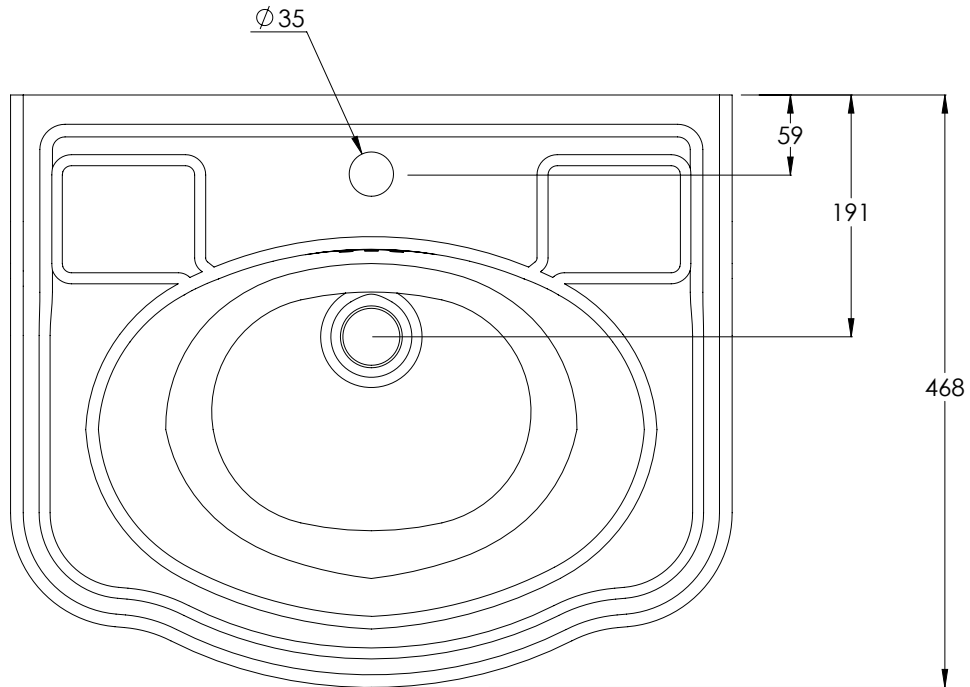

LEFROY BROOKS

IBROC HOUSE ESSEX ROAD
HODDESDON HERTS EN11 0QS UK
T: +44 (0)1992 708 316 F: +44 (0)1992 708 317

LB7721

LA CHAPELLE ONE HOLE NARROW BASIN

DIMENSIONAL DATA SHEET

DATE: 05/06/2019

REVISION: A

COPYRIGHT © LBIP LTD. ALL RIGHTS RESERVED

DIMENSIONS IN MILLIMETRES

WHILST EVERY EFFORT IS MADE TO ENSURE THE ACCURACY OF THESE DATA SHEETS THEY ARE SUBJECT TO CHANGE WITHOUT NOTICE AS PART OF THE COMPANY'S PRODUCT DEVELOPMENT PROCESS