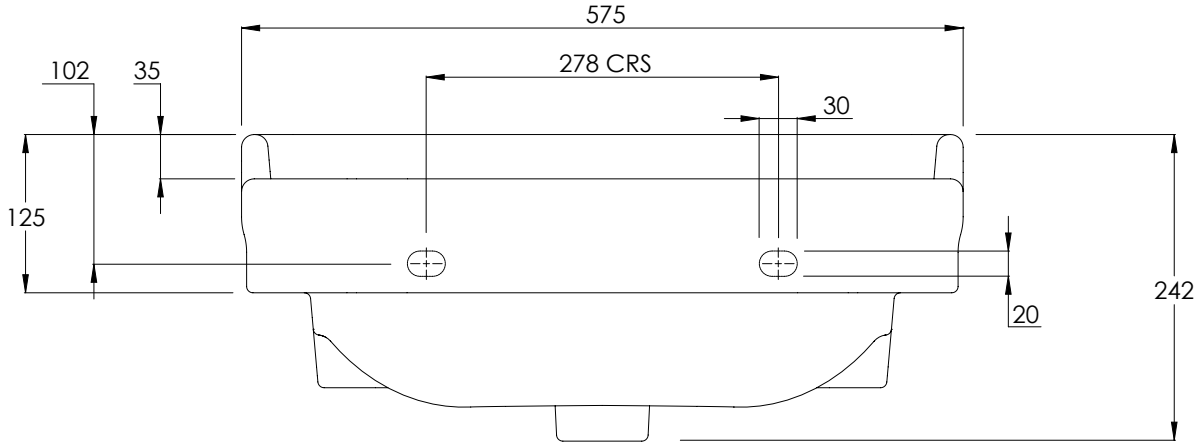

LEFROY BROOKS

IBROC HOUSE ESSEX ROAD
HODDESDON HERTS EN11 0QS UK
T: +44 (0)1992 708 316 F: +44 (0)1992 708 317

LB7721

LA CHAPELLE ONE HOLE NARROW BASIN

DIMENSIONAL DATA SHEET

DATE: 05/06/2019

REVISION: A

COPYRIGHT © LBIP LTD. ALL RIGHTS RESERVED

DIMENSIONS IN MILLIMETRES

WHILST EVERY EFFORT IS MADE TO ENSURE THE ACCURACY OF THESE DATA SHEETS THEY ARE SUBJECT TO CHANGE WITHOUT NOTICE AS PART OF THE COMPANY'S PRODUCT DEVELOPMENT PROCESS